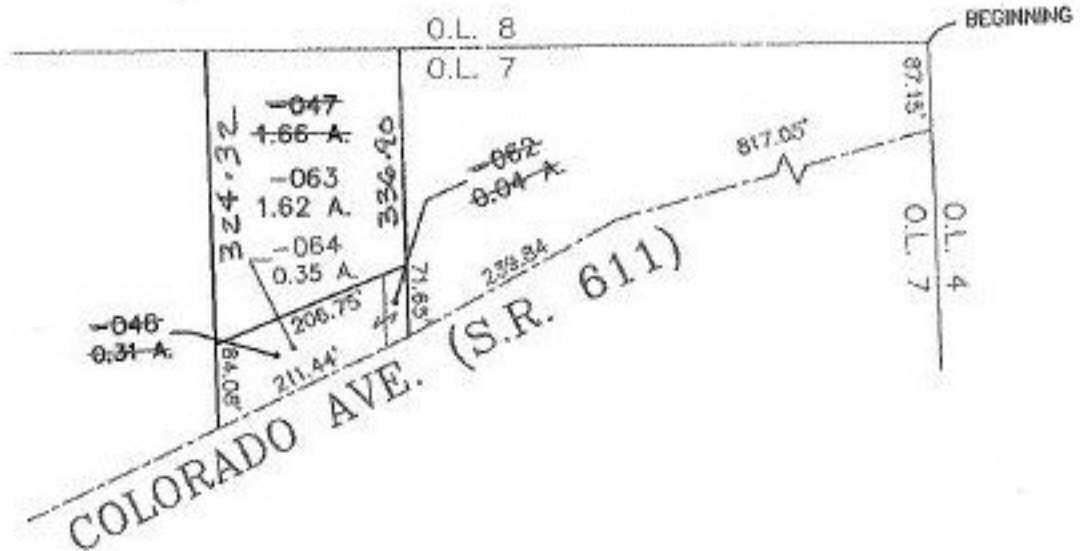

PARENT PARCEL: 03-00-007-101-046, & -047  
CHILD PARCEL: 03-00-007-101-062, -063, & -064  
STARTING POINT: N.E. CORNER OF O.L. 7

NO. 22681

457.53  
408.40

408.55

**SPLITS/DEEDS PROCESSED**  
LORAIN COUNTY TAX MAP DEPARTMENT  
228 MIDDLE AVE. ELYRIA, OHIO

SURVEYED BY: JAMES E. KENYON  
CLOSURE: 0.02 : 10,000  
MAP PAGE(S): 03-00-007-B  
APPROVED BY: TJS DATE: 10/22/98  
SCALE: 1" = 200' PRIOR INSTRUMENT: DV 1412/595