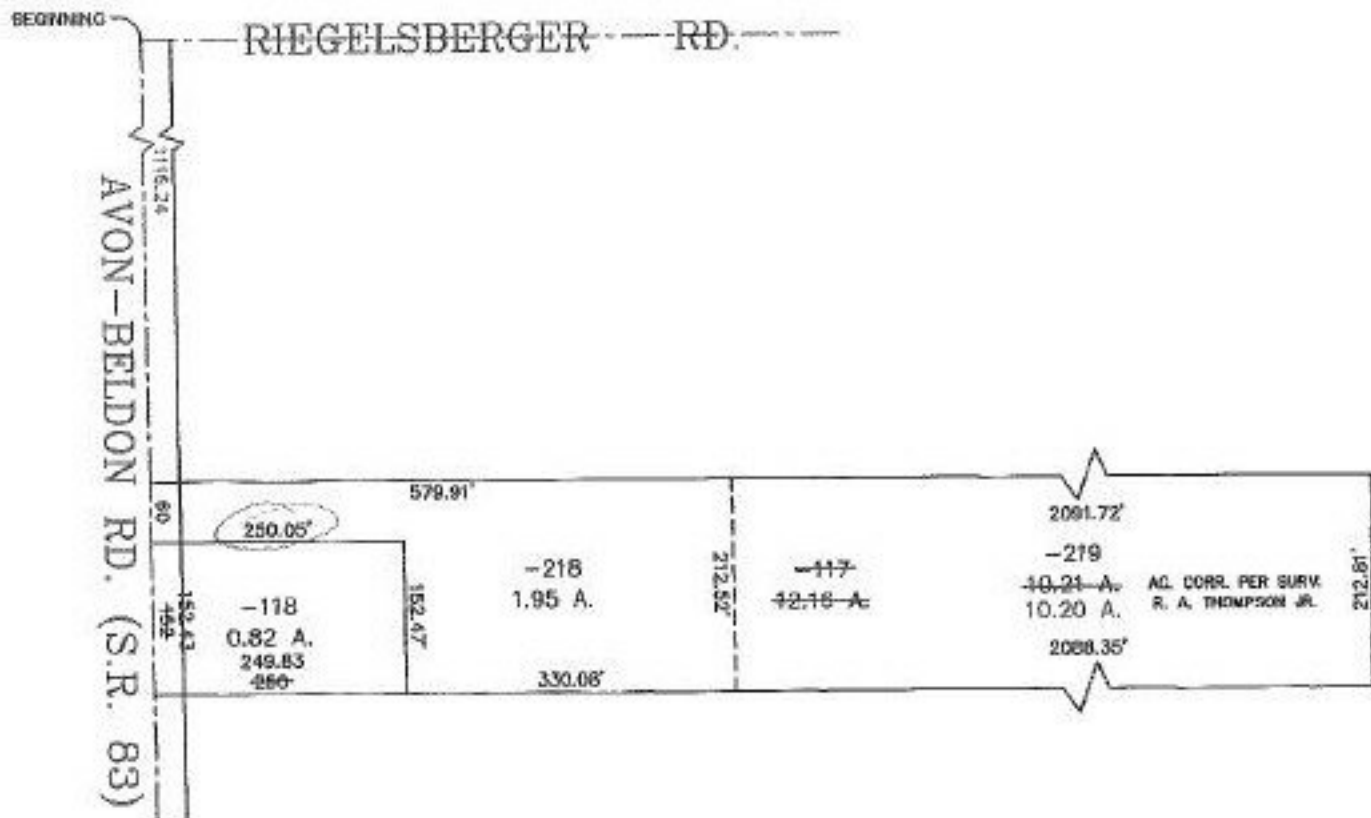

PARENT PARCEL: 04-00-013-000-117

CHILD PARCEL: 04-00-013-000-218 & -219

STARTING POINT: XXXXXX

NO. 22680

SPLITS/DEEDS PROCESSED

LORAIN COUNTY TAX MAP DEPARTMENT
226 MIDDLE AVE. ELYRIA, OHIO

SURVEYED BY: RICHARD A. THOMPSON JR.

CLOSURE: 0.04 : 10,000

MAP PAGE(S): 04-00-013-C & D

APPROVED BY: TJS DATE: 10/22/98

SCALE: 1" = 200' PRIOR INSTRUMENT: DV 1242/15