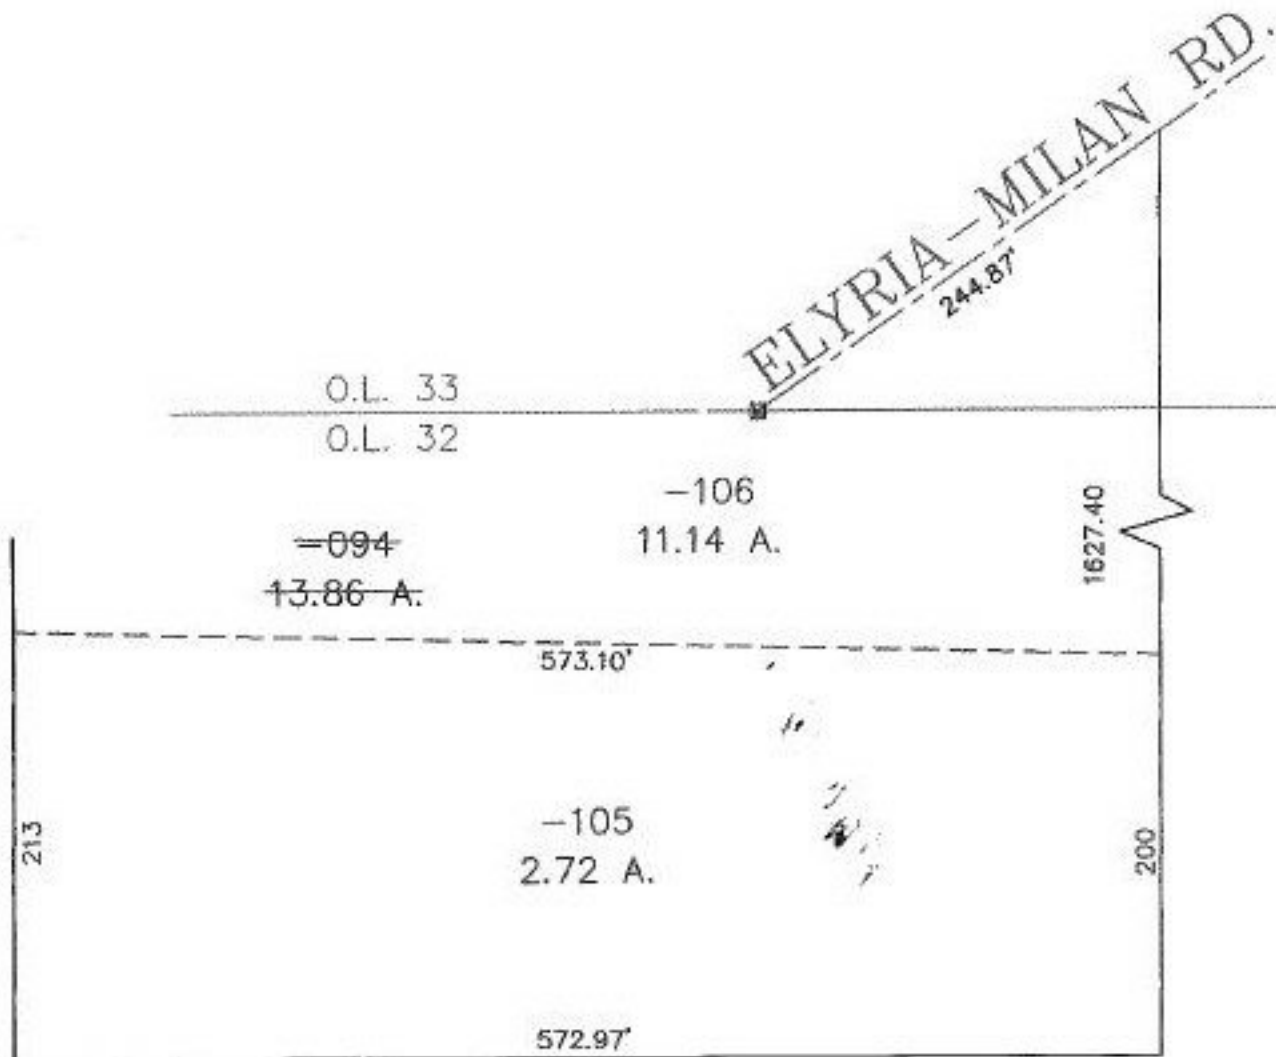

PARENT PARCEL: 05-00-032-000-094

CHILD PARCEL: 05-00-032-000-105 & -106

STARTING POINT: MON. BOX, CL OF ELYRIA-MILAN RD. & NORTH LINE OF O.L. 32

NO. 22679

SPLITS/DEEDS PROCESSED

LORAIN COUNTY TAX MAP DEPARTMENT
226 MIDDLE AVE. ELYRIA, OHIO

SURVEYED BY: JOHN POZYWAK

CLOSURE: 0.06 : 10,000

MAP PAGE(S): 05-00-032-A

APPROVED BY: TJS DATE: 10/22/98

SCALE: 1" = 100' PRIOR INSTRUMENT: DV 1275/108