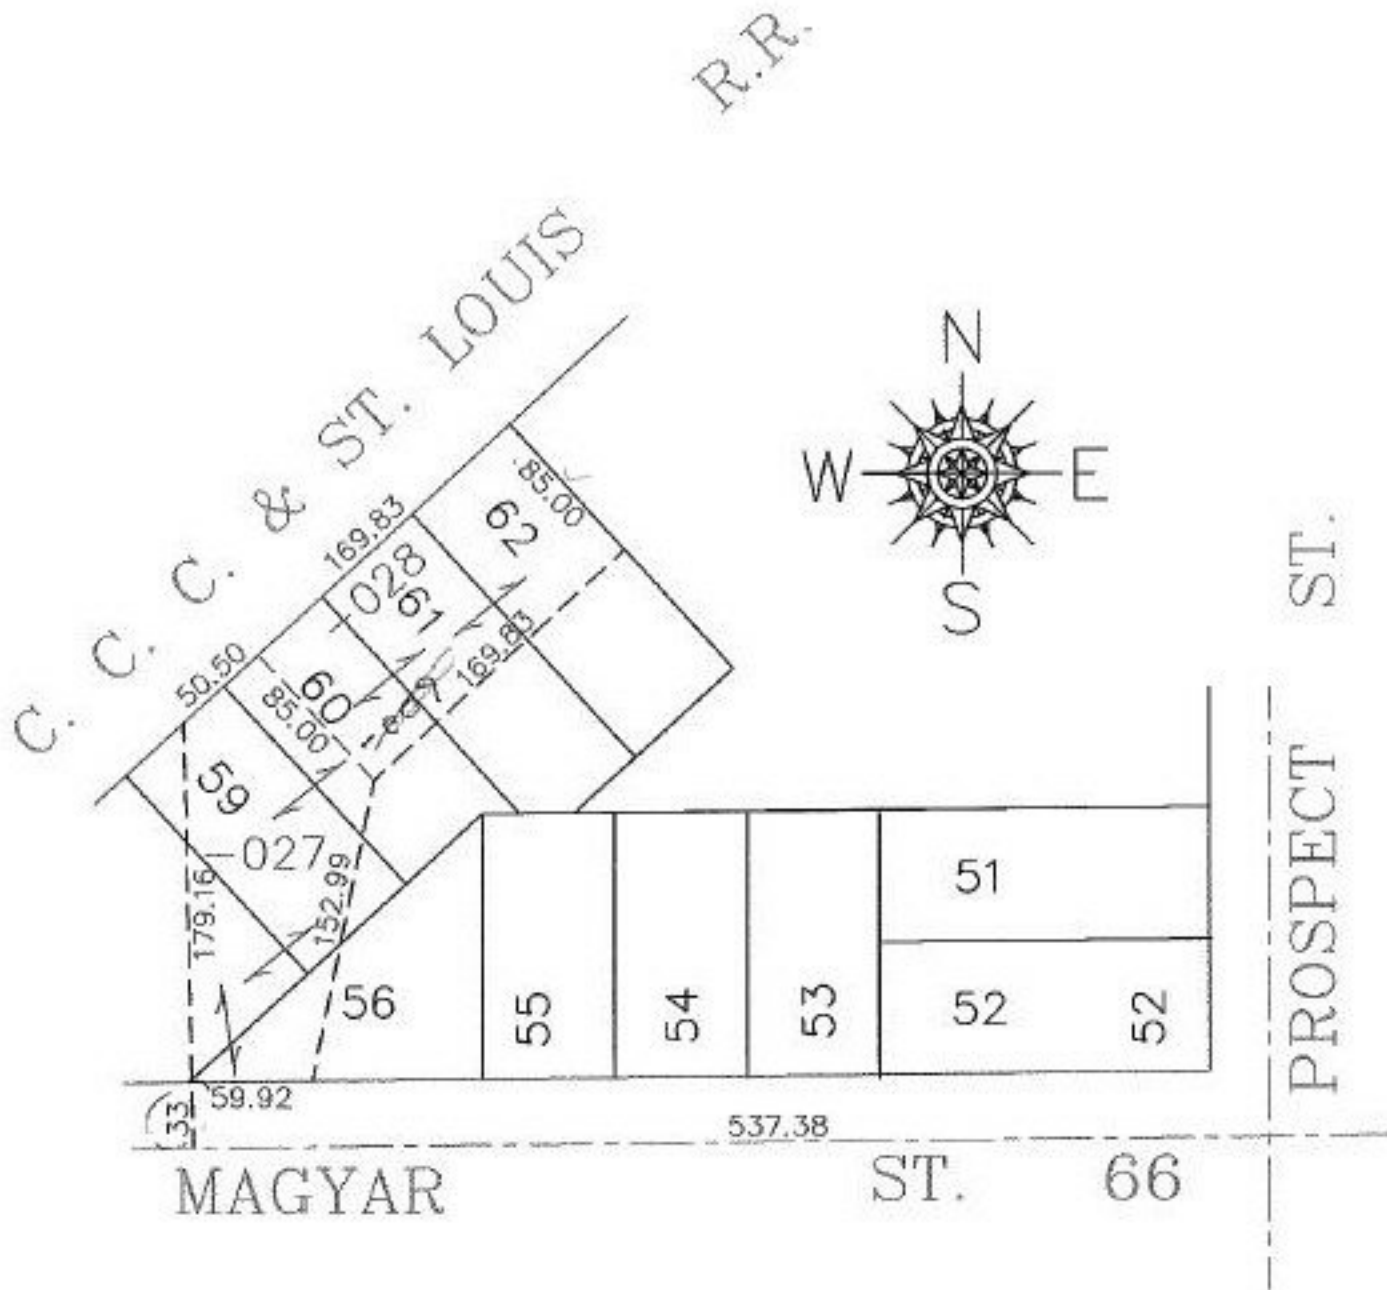

PARENT PARCEL: 18-00-027-105-009

CHILD PARCEL: 18-00-027-105-027, 028

STARTING POINT: C/Ls MAGYAR STREET & PROSPECT STREET

NO. 22678

DP 12-21-98

**SPLITS/DEEDS PROCESSED**

LORAIN COUNTY TAX MAP DEPARTMENT  
226 MIDDLE AVE. ELYRIA, OHIO

SURVEYED BY: RAYMOND W FOOS  
 CLOSURE: 0.04 / 10.000  
 MAP PAGE(S): 18-00-027-B  
 APPROVED BY: F. COLBERT DATE: 10/15/98  
 SCALE: 1" = 100' PRIOR INSTRUMENT: D970486879