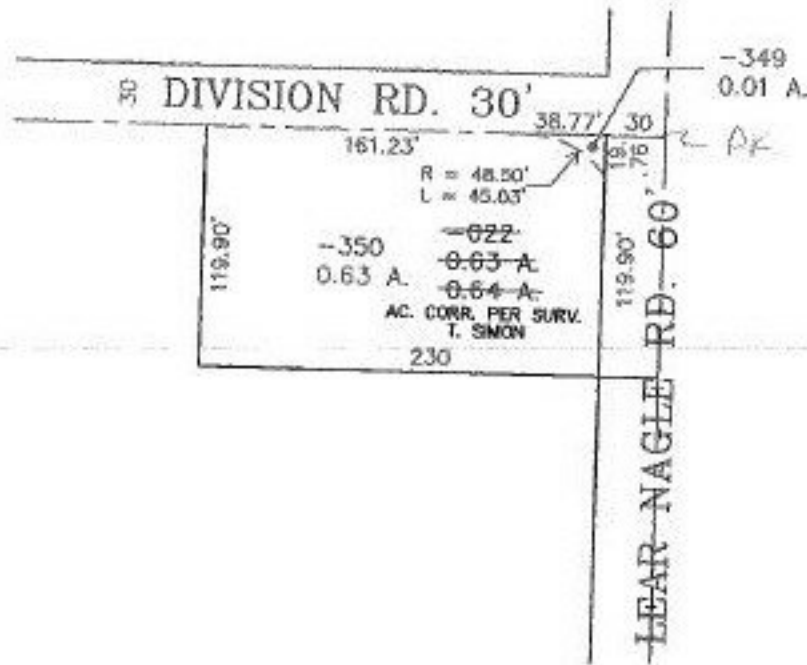

PARENT PARCEL: 04-00-019-144-022

CHILD PARCEL: 04-00-019-144-349 & -350

STARTING POINT: P.K. SPIKE AT, CL. OF LEAR NAGLE RD. & CL. OF DIVISION RD.

NO. 22664

TS
2-18-99

SPLITS/DEEDS PROCESSED

LORAIN COUNTY TAX MAP DEPARTMENT
226 MIDDLE AVE. ELYRIA, OHIO

SURVEYED BY: THOMAS A. SIMON

CLOSURE: 0.15 : 10.000

MAP PAGE(S): 04-00-019-H

APPROVED BY: TJS DATE: 10/20/98

SCALE: 1" = 100' PRIOR INSTRUMENT: OR 269/336