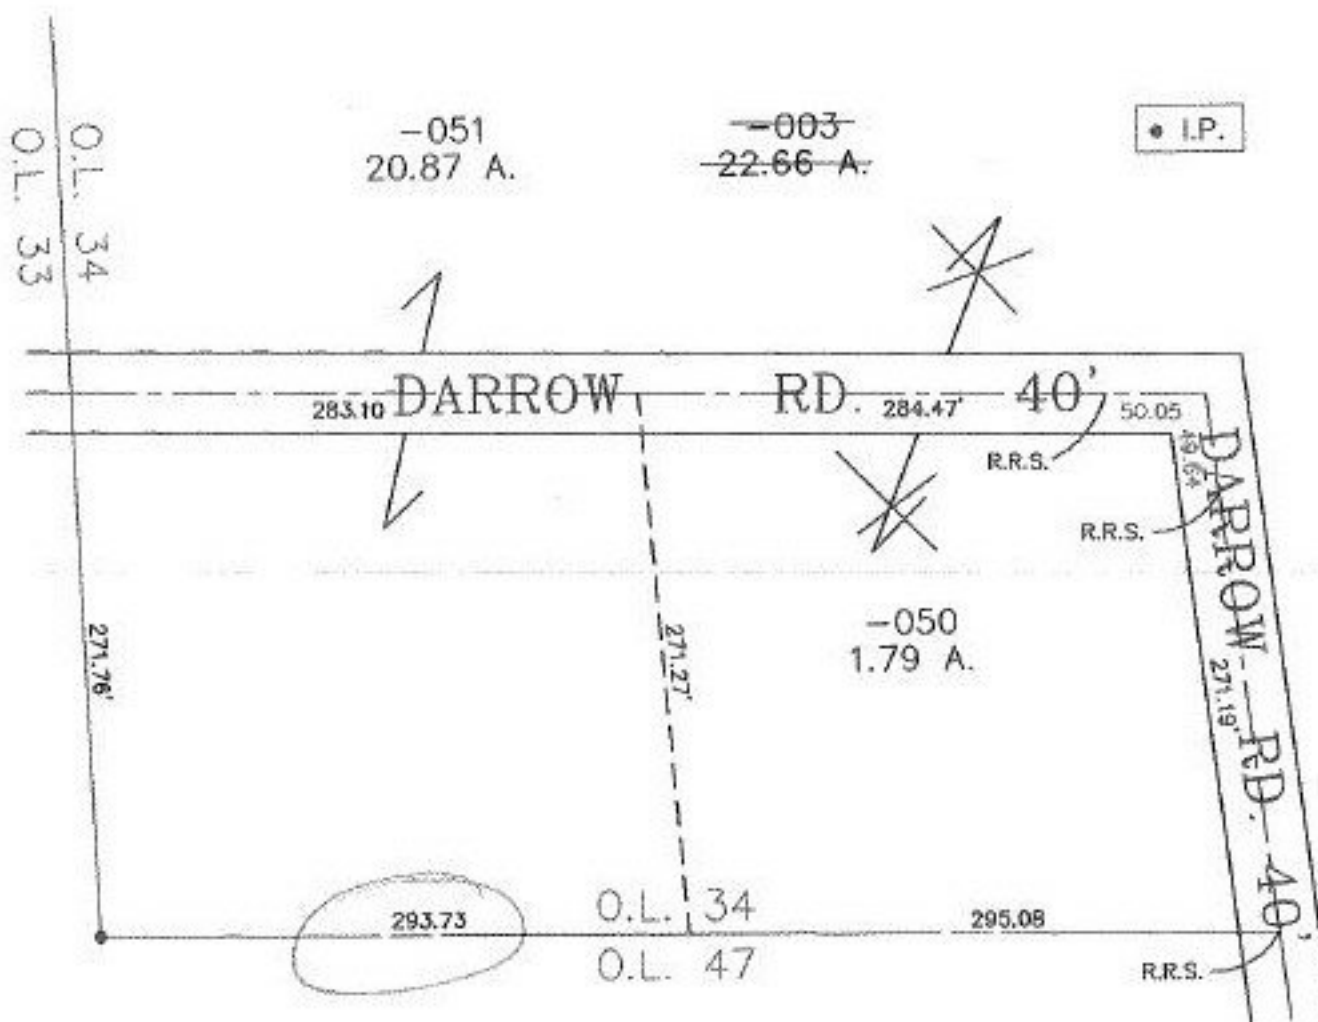

PARENT PARCEL: 01-00-034-000-003

CHILD PARCEL: 01-00-034-000-050 & -051

STARTING POINT: I.P., IN THE S.W. CORNER OF O.L. 34

NO. 22661

TS
2-19-99

SPLITS/DEEDS PROCESSED
LORAIN COUNTY TAX MAP DEPARTMENT
226 MIDDLE AVE. ELYRIA, OHIO

SURVEYED BY: NEIL M. JUNKE
 CLOSURE: 0.04 : 10,000
 MAP PAGE(S): 1-E
 APPROVED BY: TJS DATE: 10/02/98
 SCALE: 1" = 100' PRIOR INSTRUMENT: DV 1199/243