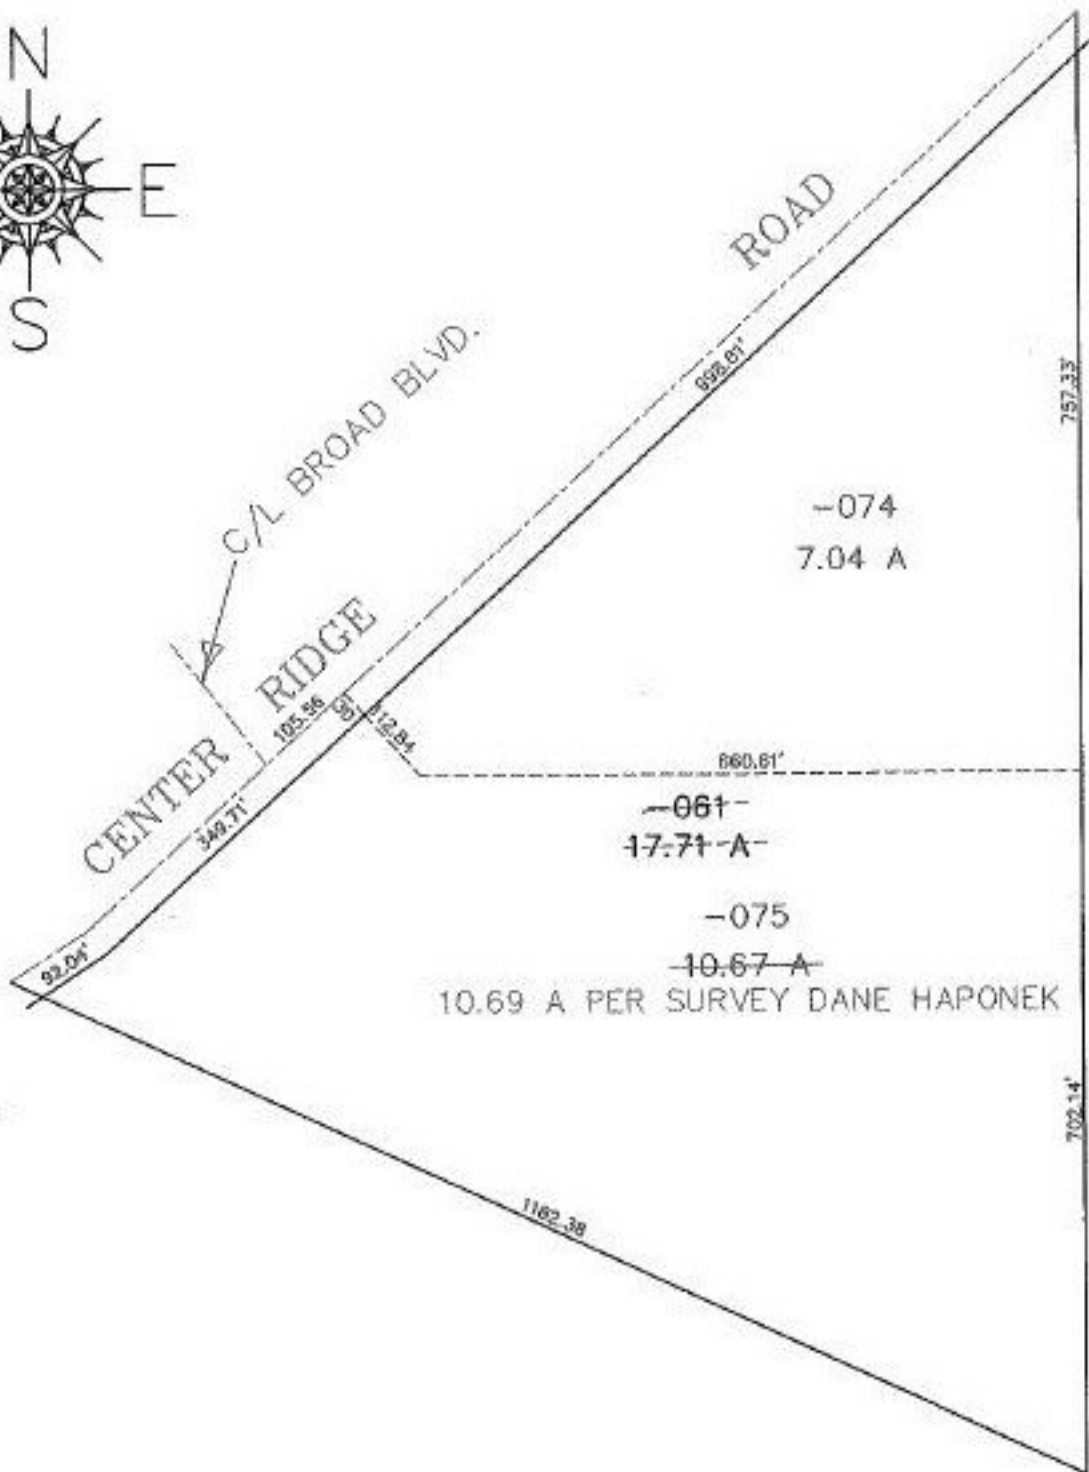

PARENT PARCEL: 07-00-008-115-061

CHILD PARCEL: 07-00-008-074, 075

STARTING POINT: C/Ls CENTER RIDGE ROAD & BROAD BLVD.

NO. 22642

SPLITS/DEEDS PROCESSED
LORAIN COUNTY TAX MAP DEPARTMENT
 226 MIDDLE AVE. ELYRIA, OHIO

SURVEYED BY: DANE A. HAPONEK
 CLOSURE: 0.02 / 10.000
 MAP PAGE(S): 07-00-008-0 + 15
 APPROVED BY: D. POE DATE: 09/17/98
 SCALE: 1" = 200' PRIOR INSTRUMENT: DV1182/245