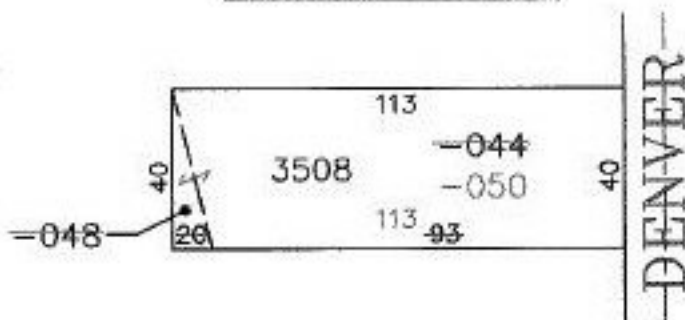

PARENT PARCEL: 02-00-093-116-044 & -048

CHILD PARCEL: 02-00-093-116-050

STARTING POINT: XXXXXX

NO. 22635-X

COMBINATION

~~02-00-093-116-044~~

~~40 x 113~~

&

~~02-00-093-116-048~~

~~40 x 20 TRI.~~

02-00-093-116-050

40 X 113

SCALE: 1"=50'

PRIOR INSTRUMENT: DV 961/752

PRIOR INSTRUMENT: OR 338/891

PRIOR INSTRUMENT: OR 742/65

SPLITS/DEEDS PROCESSED
LORAIN COUNTY TAX MAP DEPARTMENT
226 MIDDLE AVE. ELYRIA, OHIO

SURVEYED BY: NONE
CLOSURE: CAN'T RUN
MAP PAGE(S): 02-00-093-B
APPROVED BY: TJS DATE: 09/03/98
SCALE: 1"=100'