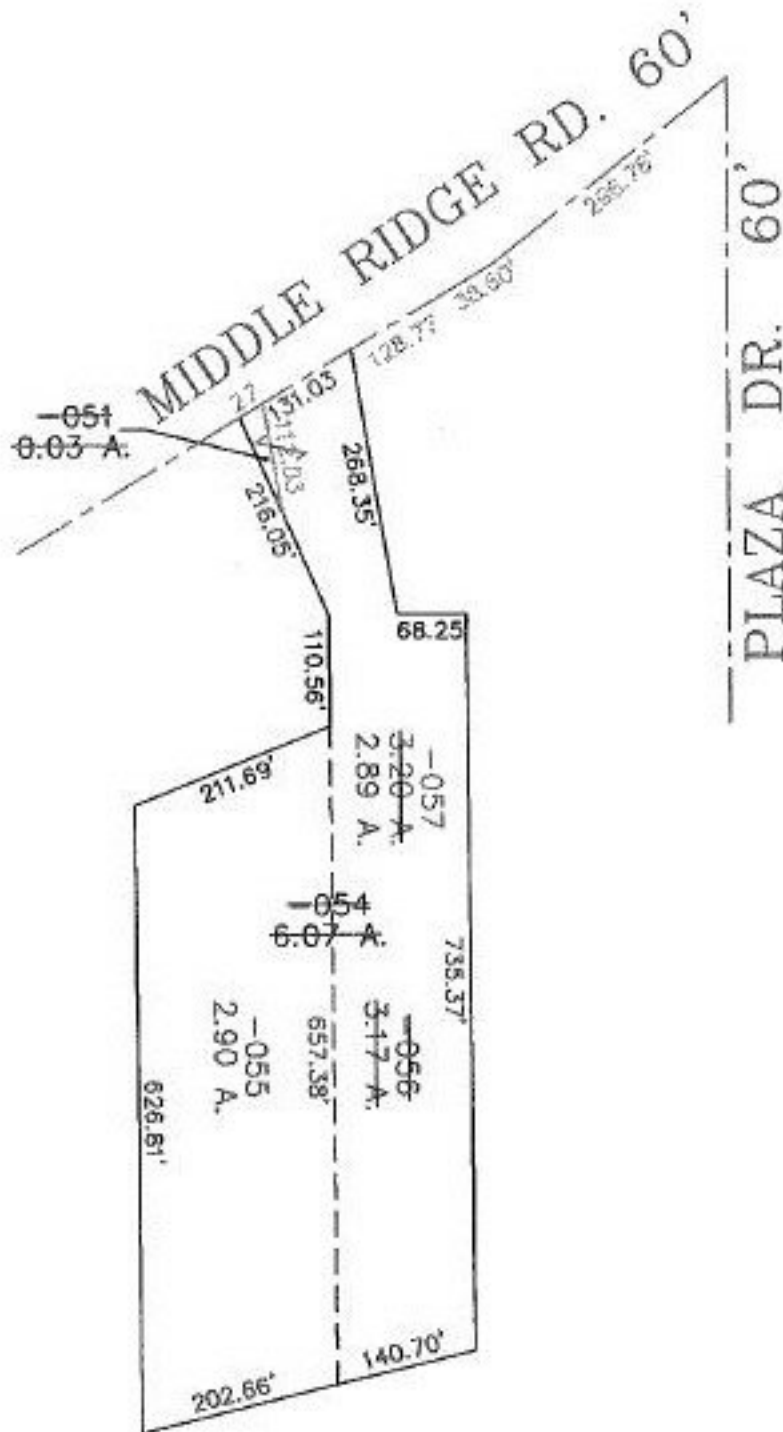

PARENT PARCEL: 05-00-026-102-051 & -054
CHILD PARCEL: 05-00-026-102-055 THRU -057
STARTING POINT: CL OF PLAZA DR. & CL OF MIDDLE RIDGE RD.

NO. 22625

SPLITS/DEEDS PROCESSED
LORAIN COUNTY TAX MAP DEPARTMENT
226 MIDDLE AVE. ELYRIA, OHIO

SURVEYED BY: DAVID L. ELWELL
CLOSURE: 0.02 : 10,000
MAP PAGE(S): 05-00-026-B
APPROVED BY: TJS DATE: 08/28/98
SCALE: 1" = 200' PRIOR INST.: OR 701/163