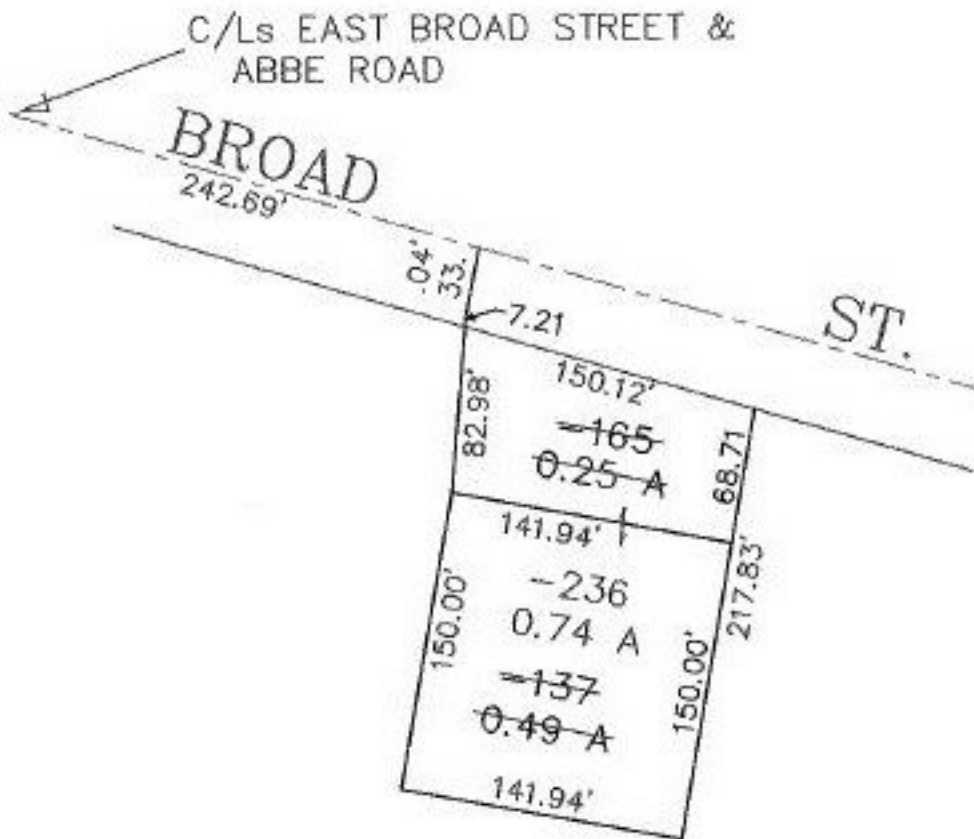

PARENT PARCEL: 06-25-007-000-137, 165

CHILD PARCEL: 06-25-007-000-236

STARTING POINT: C/Ls ABBE ROAD & EAST BROAD STREET

NO. 22624

# COMBINATION

**SPLITS/DEEDS PROCESSED**  
**LORAIN COUNTY TAX MAP DEPARTMENT**  
 226 MIDDLE AVE. ELYRIA, OHIO

SURVEYED BY: DAVID I. ELWELL  
 CLOSURE: 0.05 PER 10,000  
 MAP PAGE(S): 6-125  
 APPROVED BY: F. COLBERT DATE: 8/28/98  
 SCALE: 1" = 100' PRIOR INSTRUMENT: IN970492628