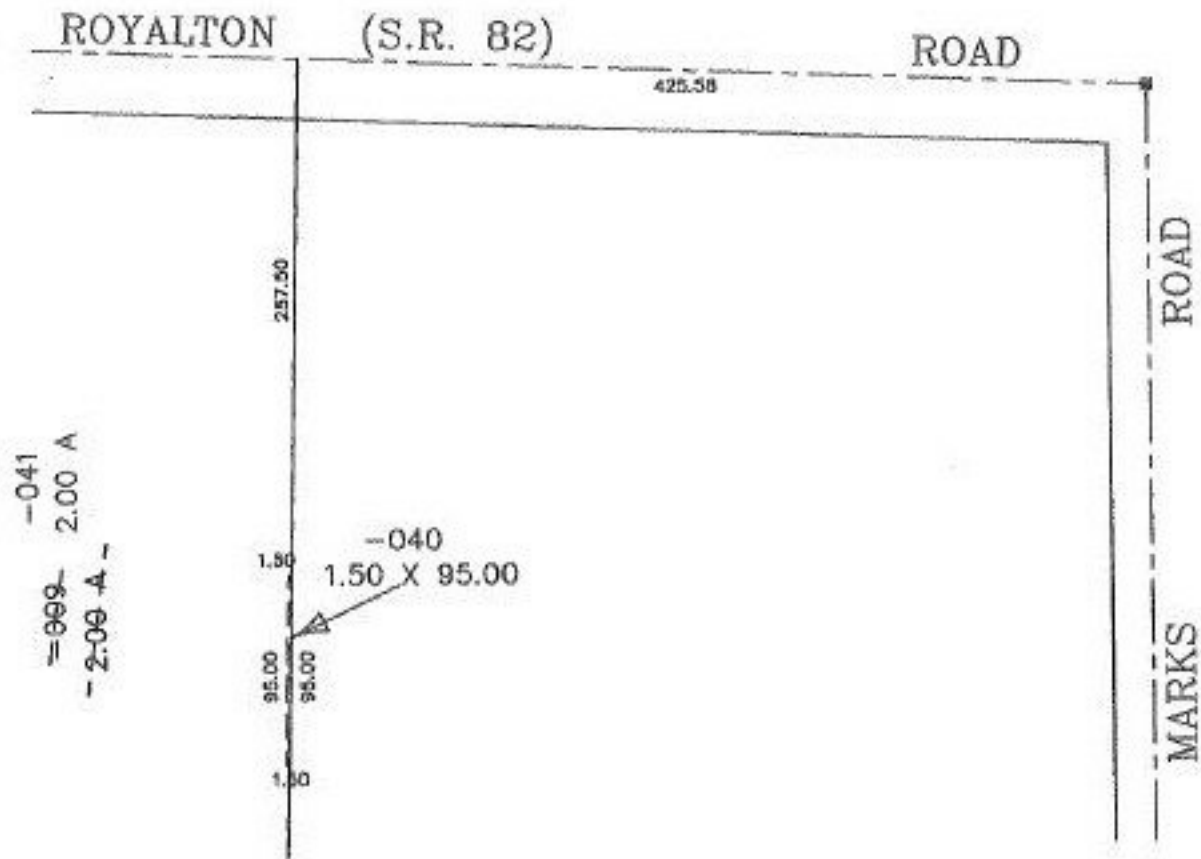

PARENT PARCEL: 12-00-006-102-009

CHILD PARCEL: 12-00-006-102-040, 041

STARTING POINT: MON. BOX AT C/L OF MARKS ROAD & ROYALTON ROAD

NO. 22621

**SPLITS/DEEDS PROCESSED**  
 LORAIN COUNTY TAX MAP DEPARTMENT  
 226 MIDDLE AVE. ELYRIA, OHIO

SURVEYED BY: JAMES B. ROBERTS / 4279  
 CLOSURE: 0.00 PER 10,000  
 MAP PAGE(S): 12-00-006-8  
 APPROVED BY: F. COLBERT DATE: 8/27/98  
 SCALE: 1" = 100' PRIOR INSTRUMENT: DV 966/226