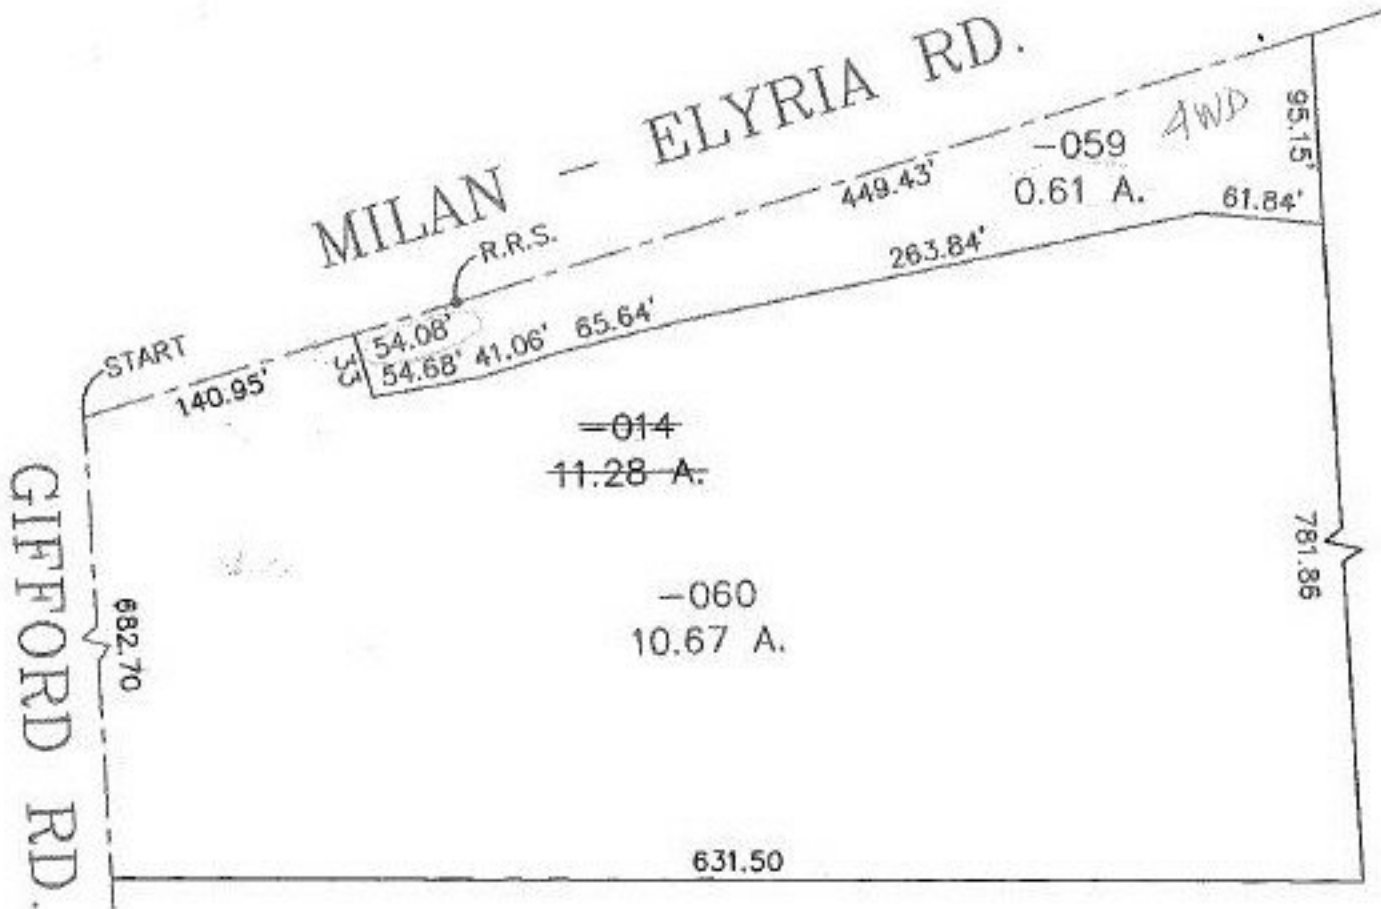

PARENT PARCEL: 08-00-091-000-014

CHILD PARCEL: 08-00-091-000-059 & 060

STARTING POINT: CL OF GIFFORD RD. & CL OF MILAN - ELYRIA RD.

NO. 22611

Drawn to D.M.L. Below

SPLITS/DEEDS PROCESSED
 LORAIN COUNTY TAX MAP DEPARTMENT
 226 MIDDLE AVE. ELYRIA, OHIO

SURVEYED BY: RONALD D. ROBINSON

CLOSURE: 0.03 : 10,000

MAP PAGE(S): B-C

APPROVED BY: TJS DATE: 08/05/98

SCALE: 1" = 100' PRIOR INSTRUMENT: DV 1205/609