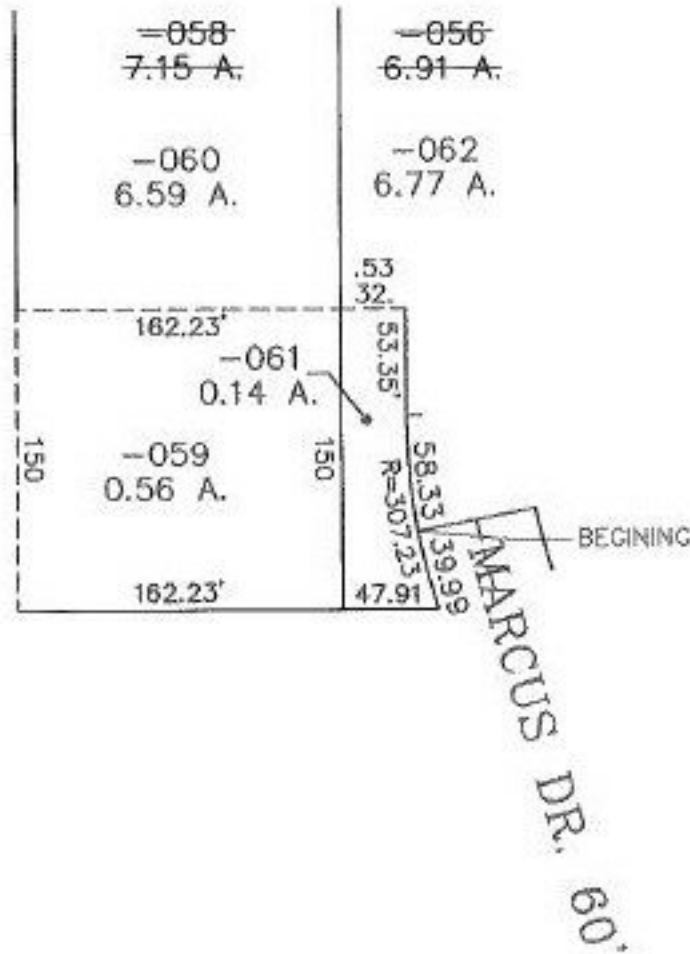

PARENT PARCEL: 03-00-063-000-056 & -058
CHILD PARCEL: 03-00-063-000-059 THRU -062
STARTING POINT: BEGINING AT THE N.W. CORNER OF MARCUS DR. AS PRESENTLY DEDICATED

NO. 22584

SPLITS/DEEDS PROCESSED
LORAIN COUNTY TAX MAP DEPARTMENT
226 MIDDLE AVE. ELYRIA, OHIO

SURVEYED BY: M. G. HURA
CLOSURE: 0.00 : 10,000
MAP PAGE(S): 03-00-063
APPROVED BY: TJS DATE: 09/22/98
SCALE: 1" = 100' PRIOR INSTRUMENT: DY 950/520