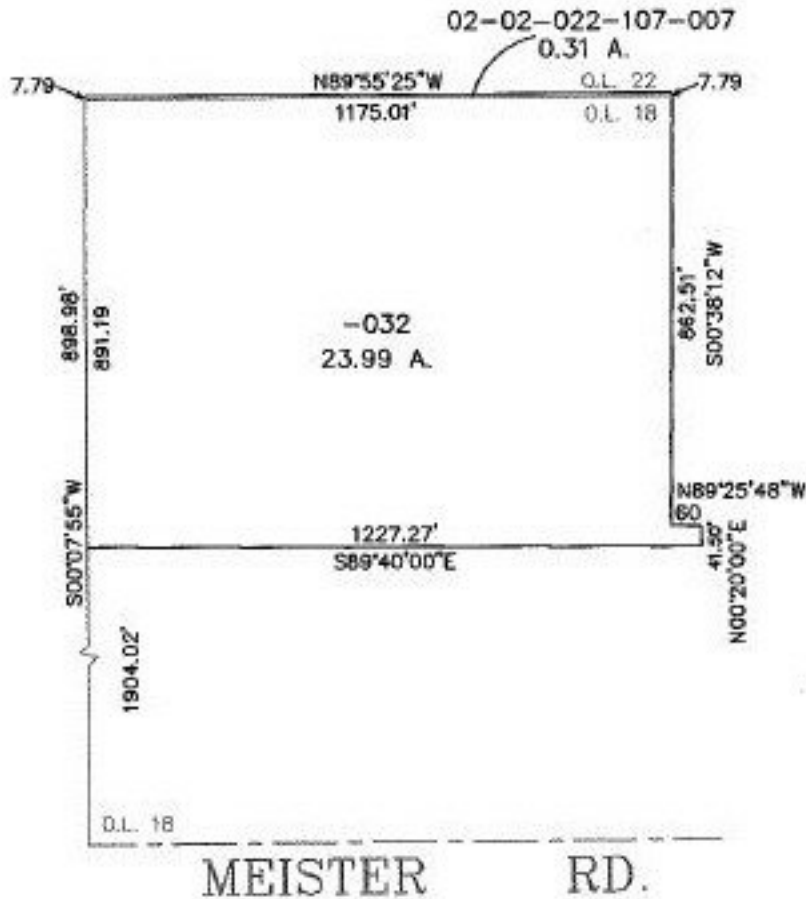

PARENT PARCEL: 02-02-018-000-032, & 02-02-022-107-007
CHILD PARCEL: XX-XX-XXX-XXX-XXX
STARTING POINT: CL. OF MEISTER RD. & ITS INTERSECTION WITH THE S.W. CORNER OF O.L. 18

NO. 22574-D

NAME CORRECTION
NO MAP CHANGES

SPLITS/DEEDS PROCESSED
LORAIN COUNTY TAX MAP DEPARTMENT
226 MIDDLE AVE. ELYRIA, OHIO

SURVEYED BY: UNKNOWN
CLOSURE: 0.01 : 10,000
MAP PAGE(S): 02-02-022, 2-G
APPROVED BY: IJS DATE: 06/22/98
SCALE: 1" = 400 PRIOR INSTRUMENT: OR 1168/063