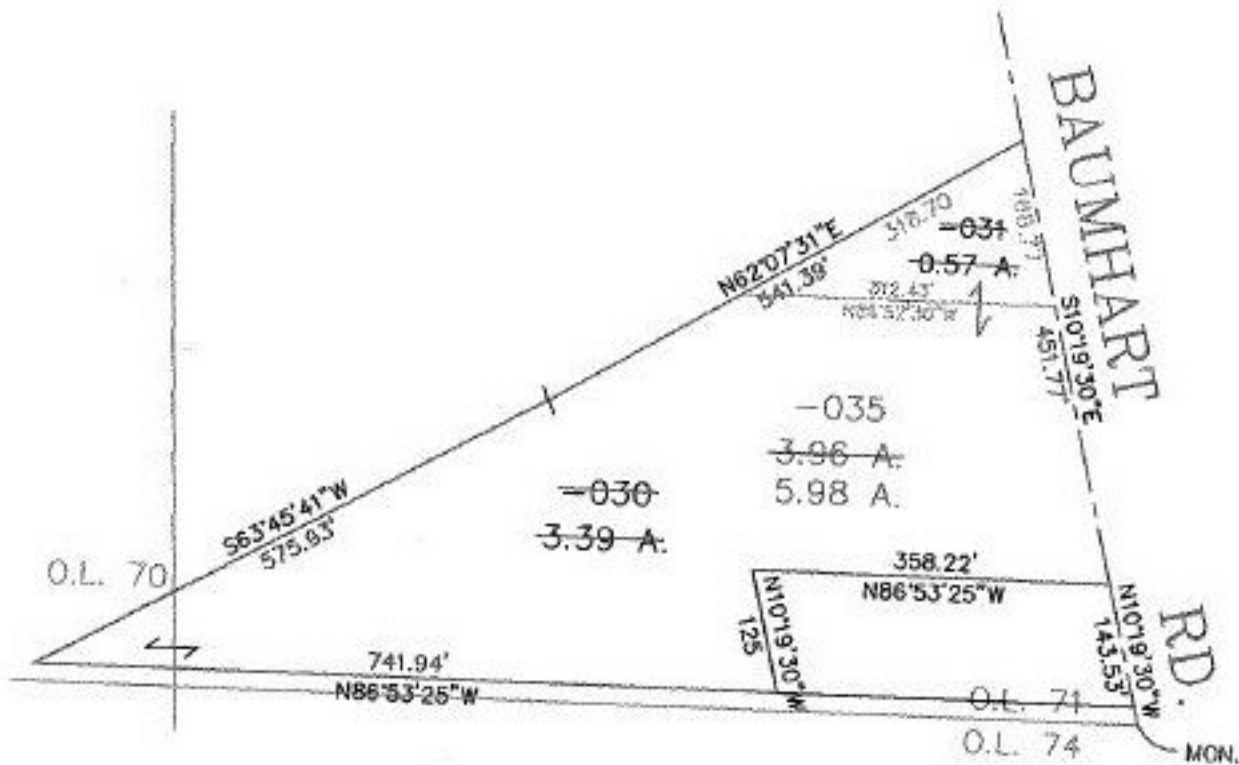

PARENT PARCEL: 01-00-071-000-030, 031

CHILD PARCEL: 01-00-071-000-035

STARTING POINT: MON. BOX IN CL. OF BAUMHART RD. & ITS INTERSECTION WITH SOUTH LINE O.L. 71

NO. 22572-D

2-19-99

**SPLITS/DEEDS PROCESSED**  
 LORAIN COUNTY TAX MAP DEPARTMENT  
 226 MIDDLE AVE. ELYRIA, OHIO

SURVEYED BY: JAMES B. ROBERTS  
 CLOSURE: 0.02 : 10.000  
 MAP PAGE(S): 1-1  
 APPROVED BY: TJS DATE: 06/23/98  
 SCALE: 1" = 200' PRIOR INSTRUMENT: 980540076