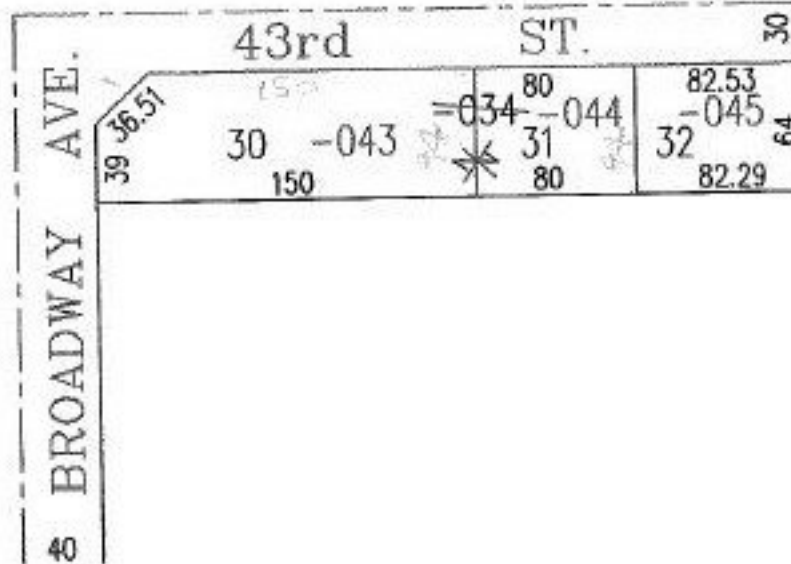

PARENT PARCEL: 03-00-108-104-034

CHILD PARCEL: 03-00-108-104-043 THRU 045

STARTING POINT:

NO. 22565-U

*TS*  
4-30-99

**SPLITS/DEEDS PROCESSED**  
LORAIN COUNTY TAX MAP DEPARTMENT  
226 MIDDLE AVE. ELYRIA, OHIO

SURVEYED BY: DEED  
CLOSURE:  
MAP PAGE(S): 03-00-108-A  
APPROVED BY: IJS DATE: 06/25/98  
SCALE: 1" = 100' PRIOR INSTRUMENT: DV 1295/321