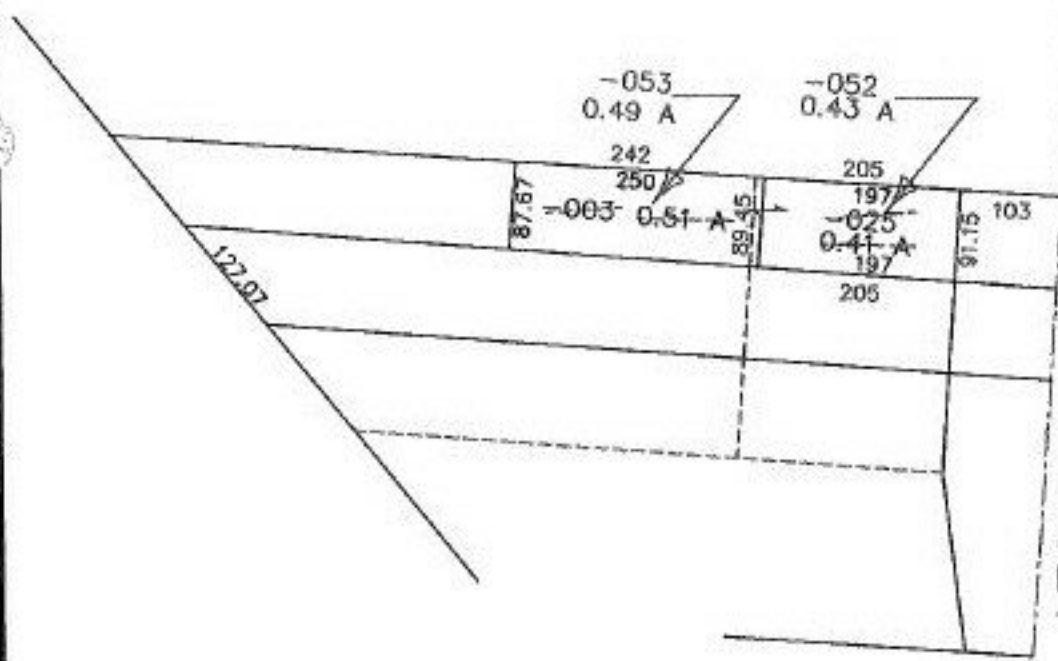

PARENT PARCEL: 03-00-014-000-003 & -025

CHILD PARCEL: 03-00-014-000-052 & -053

STARTING POINT: NE CORNER OF O.L. 14

NO. 22559

NE CORNER OF O.L. 14

ROAD

572.32

ABBE

SPLITS/DEEDS PROCESSED

LORAIN COUNTY TAX MAP DEPARTMENT
226 MIDDLE AVE. ELYRIA, OHIO

SURVEYED BY: M. G. HURA

CLOSURE: 0.05 PER 10,000

MAP PAGE(S): 3-00-014-B

APPROVED BY: F. COLBERT DATE: 6/24/98

SCALE: 1" = 200' PRIOR INSTRUMENT: 98053303B