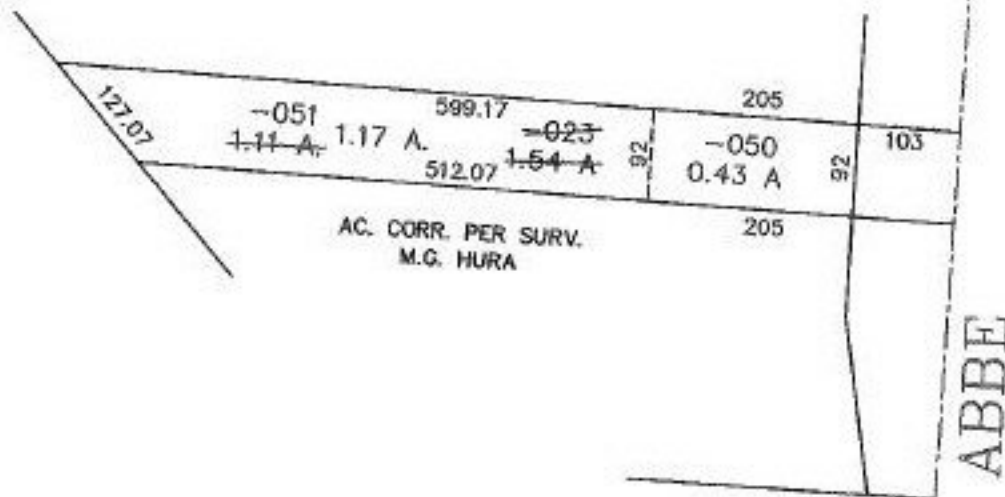

PARENT PARCEL: 03-00-014-000-023

CHILD PARCEL: 03-00-014-000-050, -051

STARTING POINT: NE CORNER OF O.L. 14

NO. 22558

NE CORNER OF O.L. 14

ROAD

684.32

SPLITS/DEEDS PROCESSED

LORAIN COUNTY TAX MAP DEPARTMENT
226 MIDDLE AVE. ELYRIA, OHIO

SURVEYED BY: M. G. HURA

CLOSURE: 0.00 PER 10,000

MAP PAGE(S): 3-00-014-B

APPROVED BY: F. COLBERT DATE: 6/24/98

SCALE: 1" = 200' PRIOR INSTRUMENT: DV 1024/142