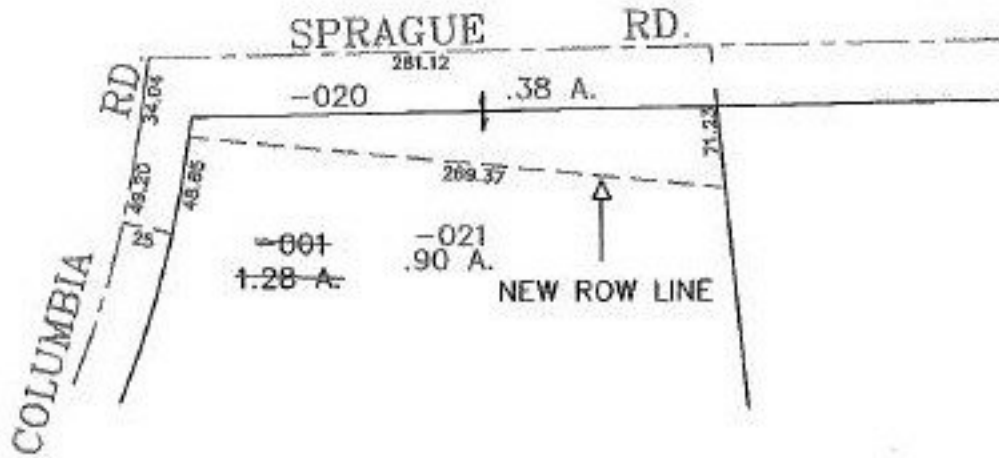

PARENT PARCEL: 12-00-021-101-001

CHILD PARCEL: 12-00-021-101-020, -021

STARTING POINT: CL OF COLUMBIA RD. & SPRAGUE RD.

NO. 22549

SPLITS/DEEDS PROCESSED

LORAIN COUNTY TAX MAP DEPARTMENT
226 MIDDLE AVE. ELYRIA, OHIO

SURVEYED BY: ROBERT S. WYND

CLOSURE: 0.12 : 10,000

MAP PAGE(S): 12-00-021-A

APPROVED BY: JAH DATE: 6-16-98

SCALE: 1" = 100' PRIOR INSTRUMENT: DV 1194/414