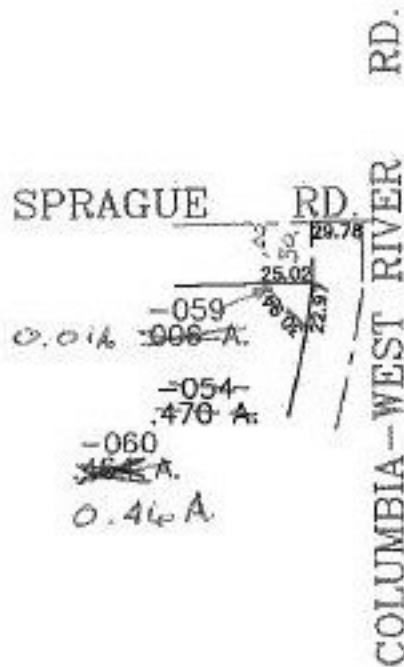

PARENT PARCEL: 12-00-040-101-054

CHILD PARCEL: 12-00-040-101-059, -060

STARTING POINT: CL OF SPRAGUE RD. & CL OF COLUMBIA RD.

NO. 22548

SPLITS/DEEDS PROCESSED

LORAIN COUNTY TAX MAP DEPARTMENT
226 MIDDLE AVE. ELYRIA, OHIO

SURVEYED BY: ROBERT S. WYND, ODOT

CLOSURE: 0.75 : 10,000

MAP PAGE(S): 12-00-040-B

APPROVED BY: JAH DATE: 06-15-98

SCALE: 1" = 100' PRIOR INSTRUMENT: