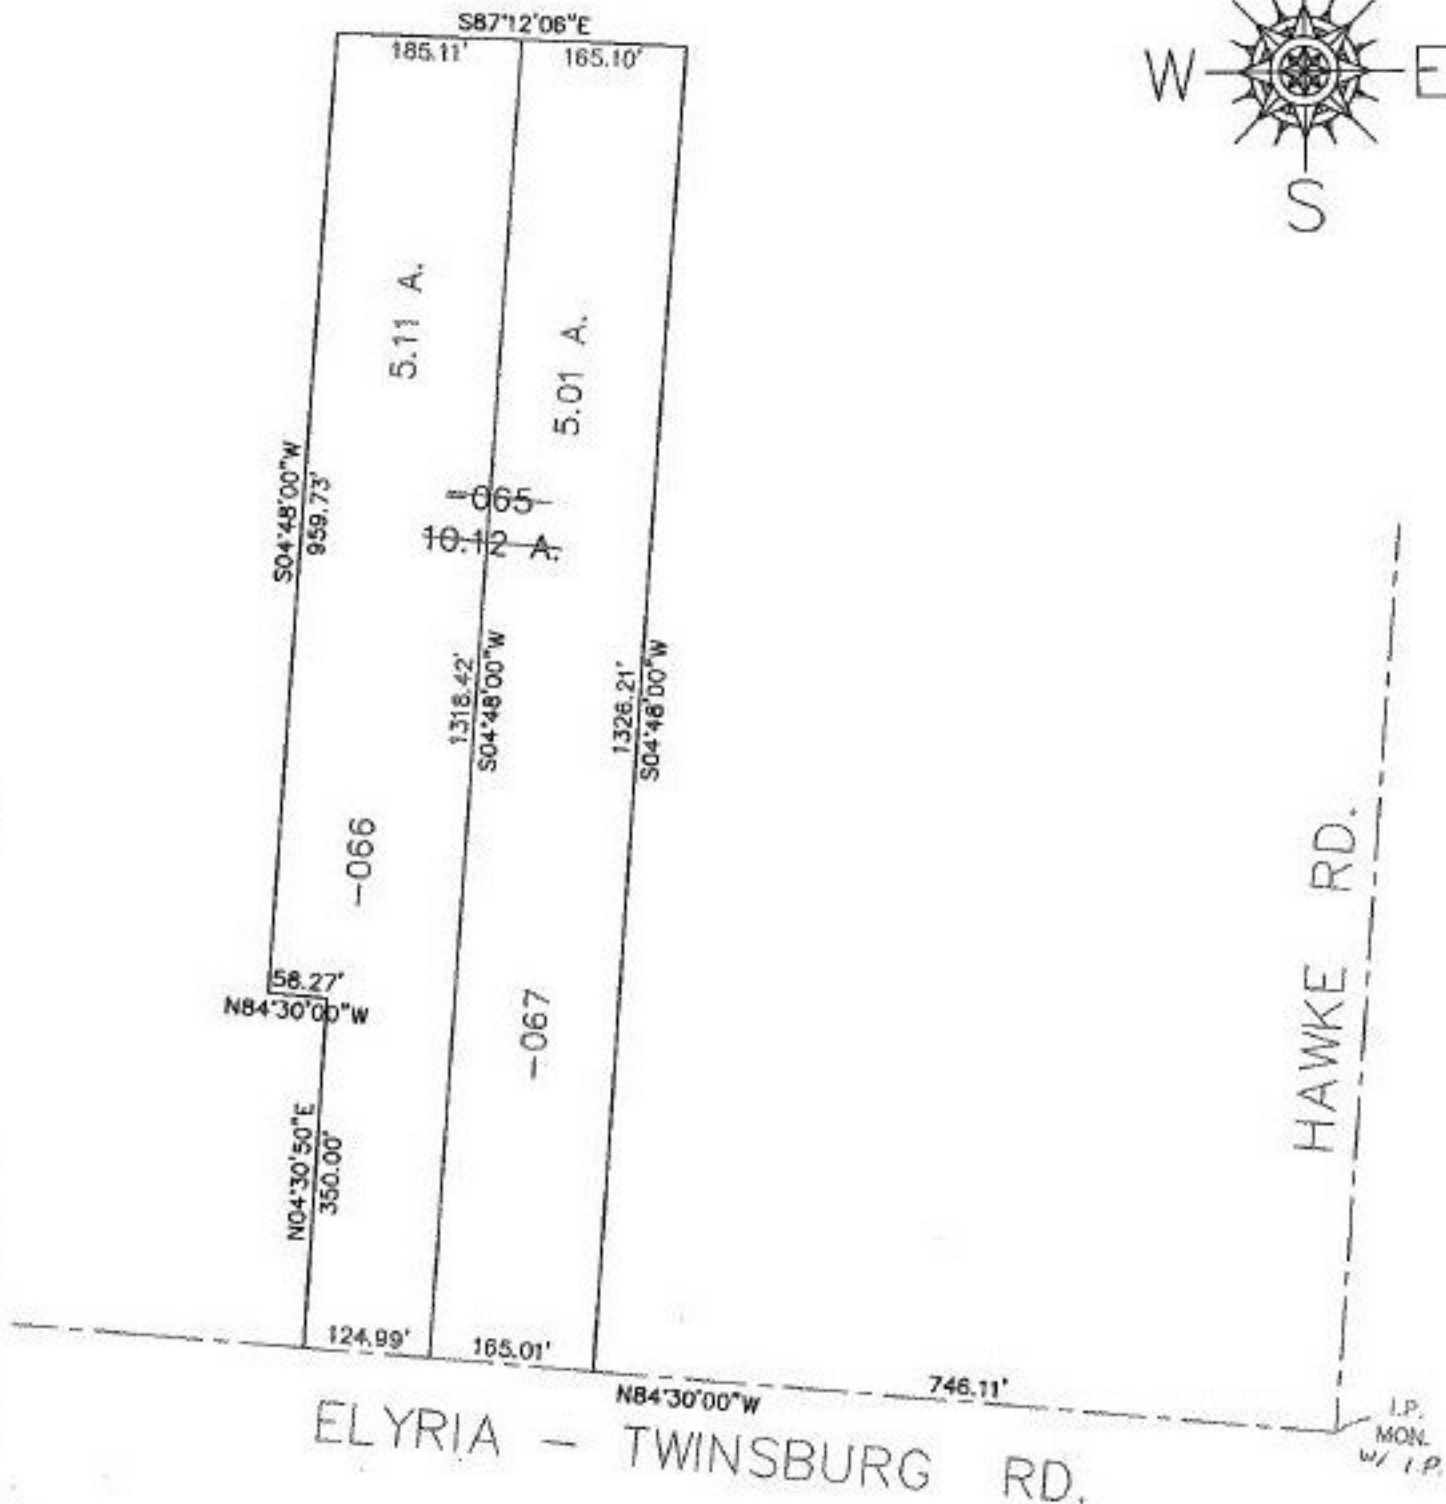

PARENT PARCEL: 11-00-006-000-065

CHILD PARCEL: 11-00-006-000-066, 067

STARTING POINT: CL. OF ELYRIA - TWINSBURG RD. & HAWKE RD.

NO. 22528

1-28-99

SPLITS/DEEDS PROCESSED
LORAIN COUNTY TAX MAP DEPARTMENT
226 MIDDLE AVE. ELYRIA, OHIO

SURVEYED BY: RODGER C. SIMON
 CLOSURE: 0.04 : 10,000
 MAP PAGE(S): 11-00-006-B
 APPROVED BY: TJS DATE: 05/22/98
 SCALE: 1" = 200' PRIOR INSTRUMENT: 970475194