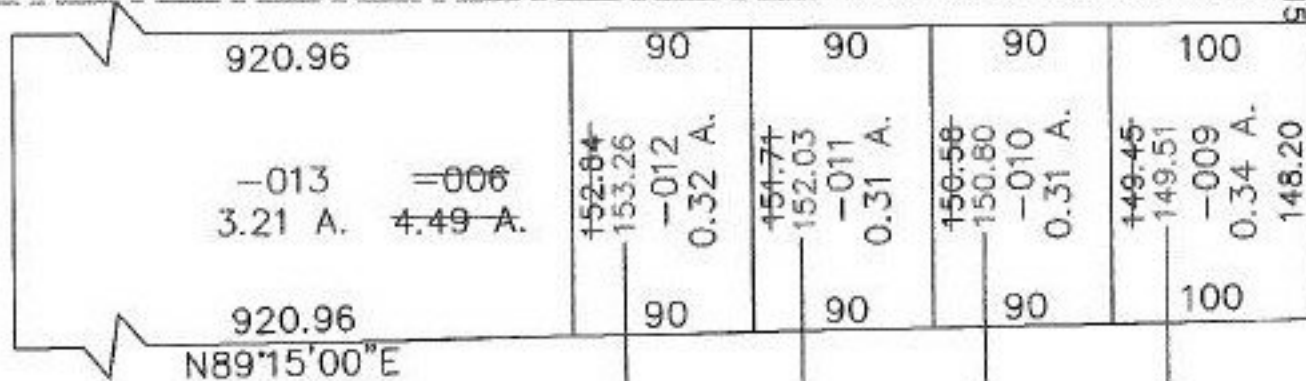

PARENT PARCEL: 03-00-030-102-006

CHILD PARCEL: 03-00-030-102-009 thru -013

STARTING POINT: cl. of Lake Breeze Rd. & cl. of South Ave.

NO. 22519

N89°58'00"W South Ave. N89°58'00"W 30'

Lake Breeze Rd.

REVISED
10/20/98
REVISED J. POZYWAK SURVEY
APRIL 98

SPLITS/DEEDS PROCESSED
LORAIN COUNTY TAX MAP DEPARTMENT
226 MIDDLE AVE. ELYRIA, OHIO

SURVEYED BY: John Pozwyak
CLOSURE: XXXXXX
MAP PAGE(S): 03-00-030-X B
APPROVED BY: kac DATE: 5/12/98
SCALE: 1" = 100' PRIOR INSTRUMENT: