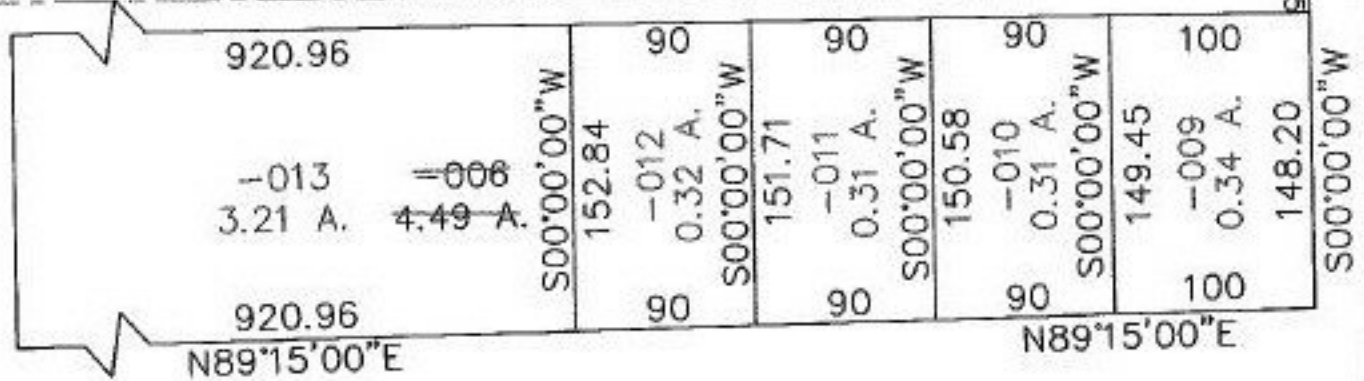

PARENT PARCEL: 03-00-030-102-006

CHILD PARCEL: 03-00-030-102-009 thru -013

STARTING POINT: c.l. of Lake Breeze Rd. & c.l. of South Ave.

NO. 22519

N89°58'00"W South Ave. N89°58'00"W 30'

Lake Breeze Rd.

*Void*  
*11/9/98*

**SPLITS/DEEDS PROCESSED**  
LORAIN COUNTY TAX MAP DEPARTMENT  
226 MIDDLE AVE. ELYRIA, OHIO

SURVEYED BY: John Pozywak  
CLOSURE: XXXXXX  
MAP PAGE(S): 03-00-030-A  
APPROVED BY: kac DATE: 5/12/98  
SCALE: 1" = 100' PRIOR INSTRUMENT: \_\_\_\_\_