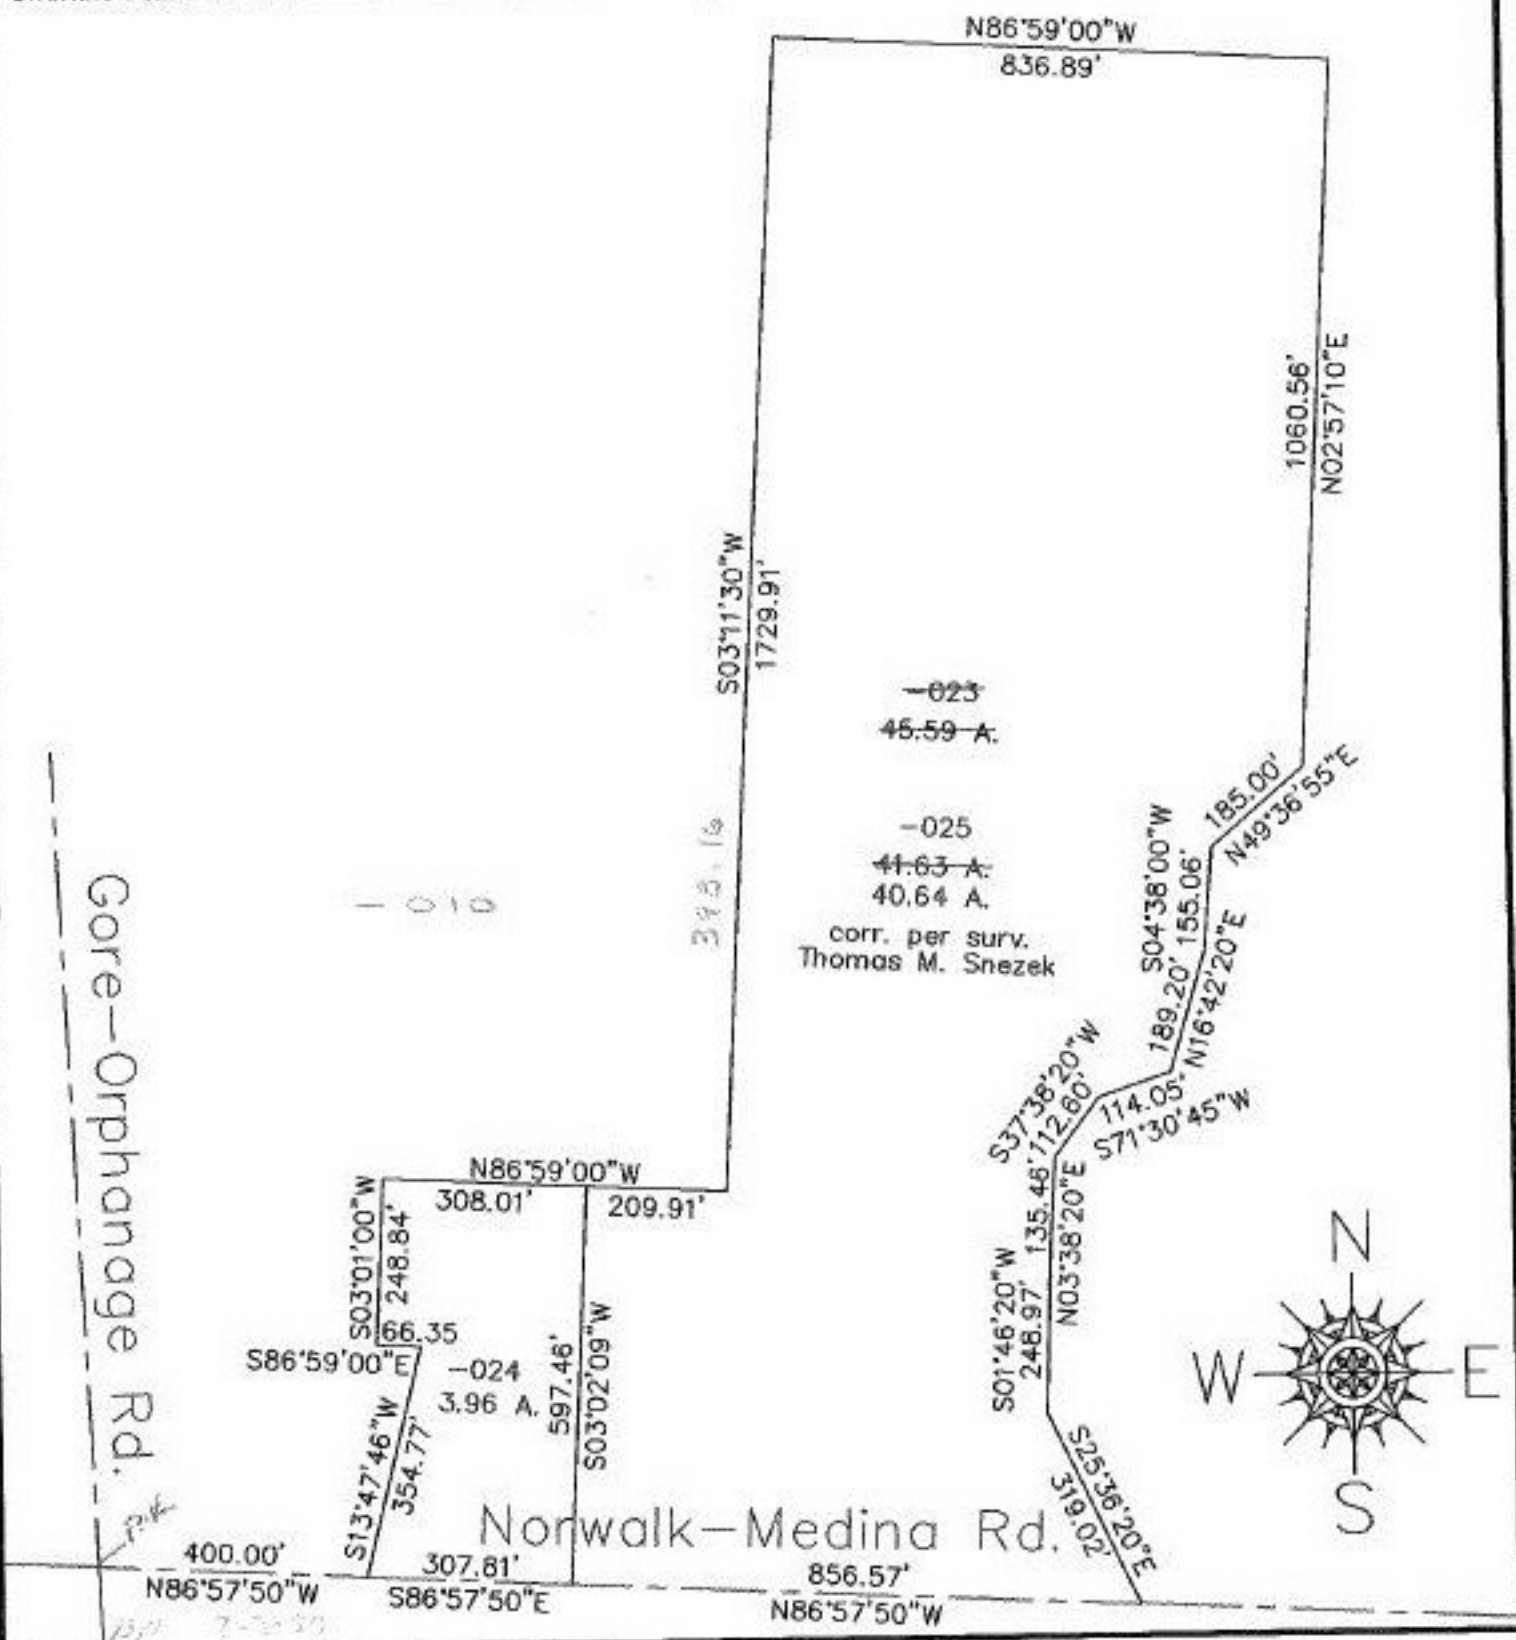

PARENT PARCEL: 17-07-006-000-023

CHILD PARCEL: 17-07-006-000-024, 025

STARTING POINT: c.l. of Norwalk-Medina Rd. & c.l. of Gore-Orphanage Rd.

NO. 22518

Gore-Orphanage Rd.

Norwalk-Medina Rd.

SPLITS/DEEDS PROCESSED
LORAIN COUNTY TAX MAP DEPARTMENT
 226 MIDDLE AVE. ELYRIA, OHIO

SURVEYED BY: Thomas M. Snezek
 CLOSURE: 0.03:10.000
 MAP PAGE(S): 17-A
 APPROVED BY: kac DATE: 5/5/98
 SCALE: 1" = 300' PRIOR INSTRUMENT: OR 1137/419