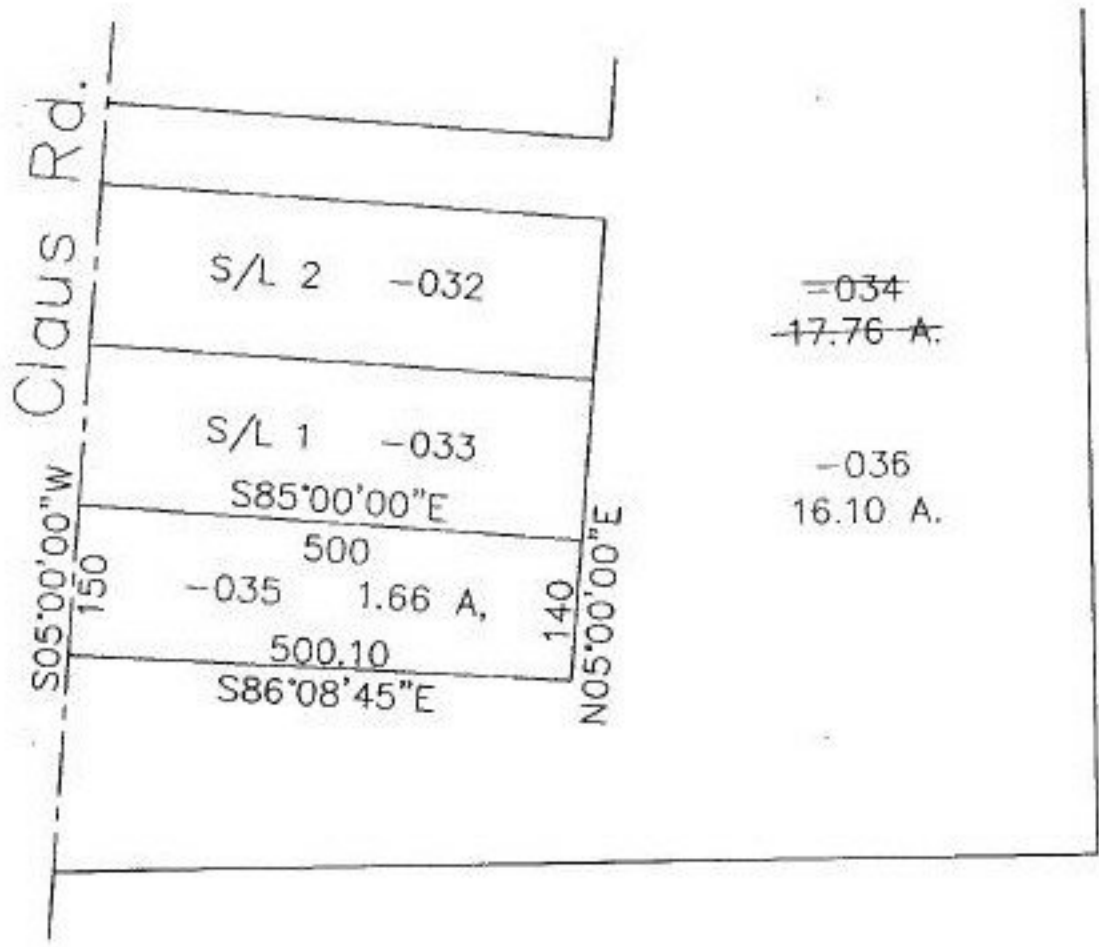

#22510

NO. 22510

PARENT PARCEL: 01-00-053-000-034

CHILD PARCEL: 01-00-053-000-035, 036

STARTING POINT: cl. of Claus Rd. & SW corner of Angersbach's Claus Rd. Subdivision

SPLITS/DEEDS PROCESSED
 LORAIN COUNTY TAX MAP DEPARTMENT
 226 MIDDLE AVE. ELYRIA, OHIO

SURVEYED BY: M.G. Hura
 CLOSURE: 0.00:10.000
 MAP PAGE(S): 01-00-053-B
 APPROVED BY: kac DATE: 5/12/98
 SCALE: 1" = 200' PRIOR INSTRUMENT: OR 785/509