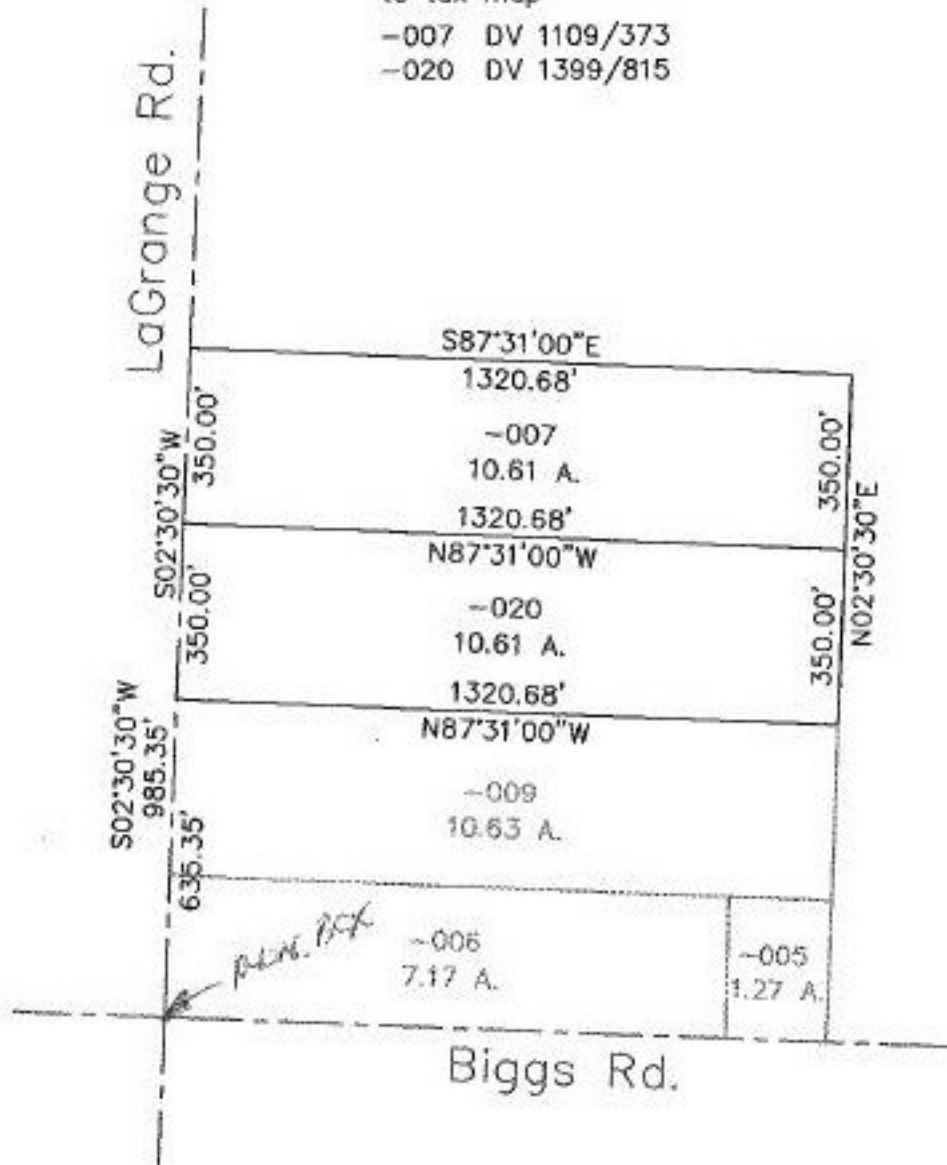

PARENT PARCEL: 15-00-026-000-007, 020

CHILD PARCEL:

STARTING POINT: cl. of LaGrange Rd. & cl. of Biggs Rd.

NO. 22506-X

Add -007 & -020  
to tax map  
-007 DV 1109/373  
-020 DV 1399/815

4-21-98  
m.B.

**SPLITS/DEEDS PROCESSED**  
LORAIN COUNTY TAX MAP DEPARTMENT  
226 MIDDLE AVE. ELYRIA, OHIO

SURVEYED BY: UNKNOWN  
CLOSURE: 0.00:10.000  
MAP PAGE(S): 15-C  
APPROVED BY: lcc DATE: 4/24/98  
SCALE: 1" = 400' PRIOR INSTRUMENT: \_\_\_\_\_