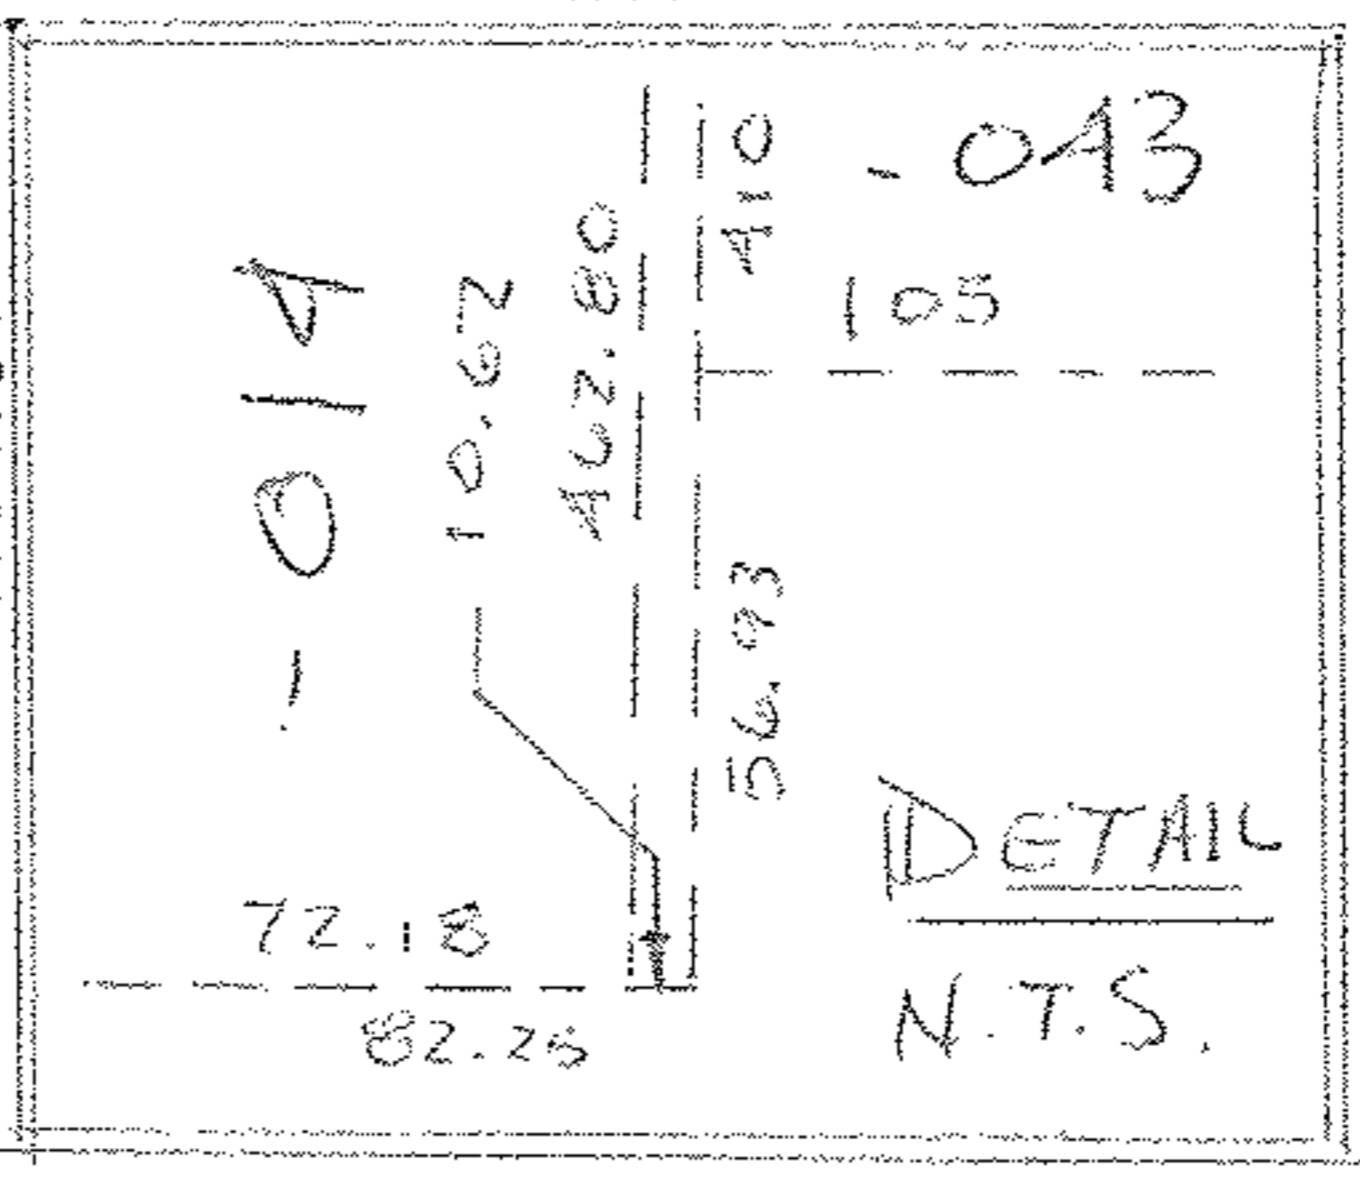

GET SURVEY
MAP FOR
DISTANCE

RIDGE

RD. 254

74

104

#22500-D
APPROVED
LORAIN CO.
MAP DEPT.
DATE 7-24-98
PAGE 3-00-073-A
BY T. McNeil
#22500-D