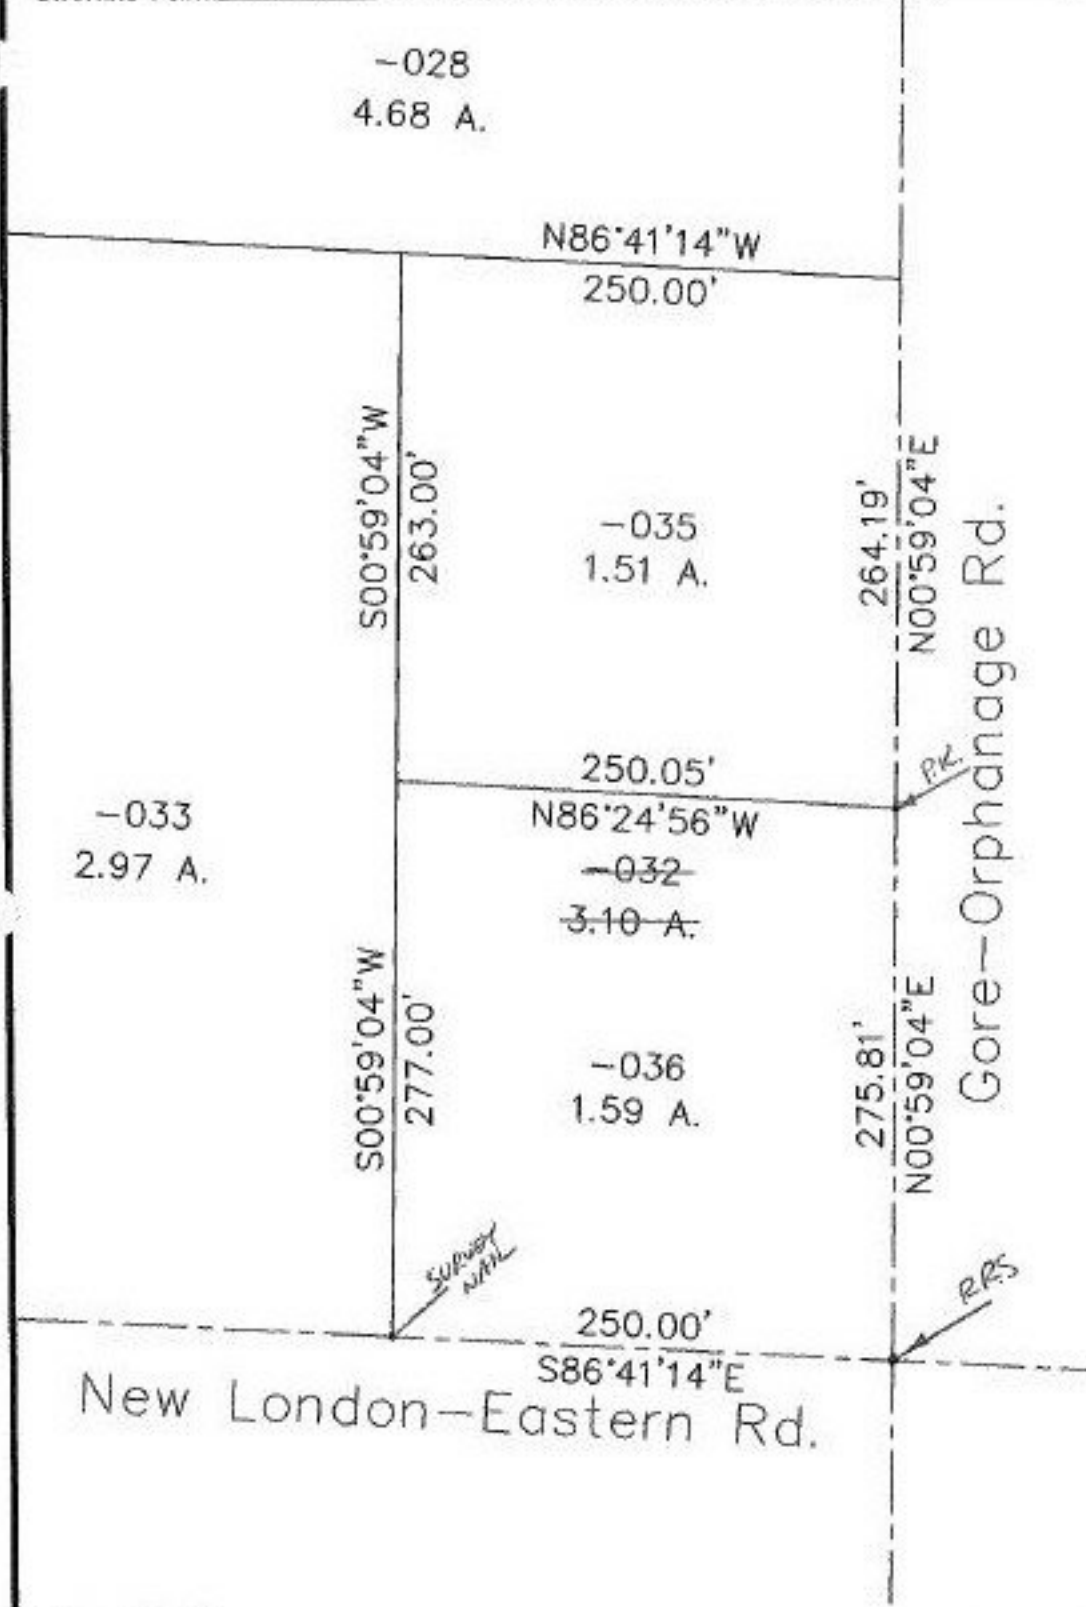

PARENT PARCEL: 20-20-009-000-032

CHILD PARCEL: 20-20-009-000-035, 036

STARTING POINT: cl. of Gore-Orphanage Rd. & cl. of New London-Eastern Rd.

NO. 22499

DP 7-6-79

SPLITS/DEEDS PROCESSED
LORAIN COUNTY TAX MAP DEPARTMENT
 226 MIDDLE AVE. ELYRIA, OHIO

SURVEYED BY: William Lee Spencer
 CLOSURE: 0.04:10,000
 MAP PAGE(S): 20-F
 APPROVED BY: kac DATE: 4/14/98
 SCALE: 1"= 100 PRIOR INSTRUMENT: OR 1421/238