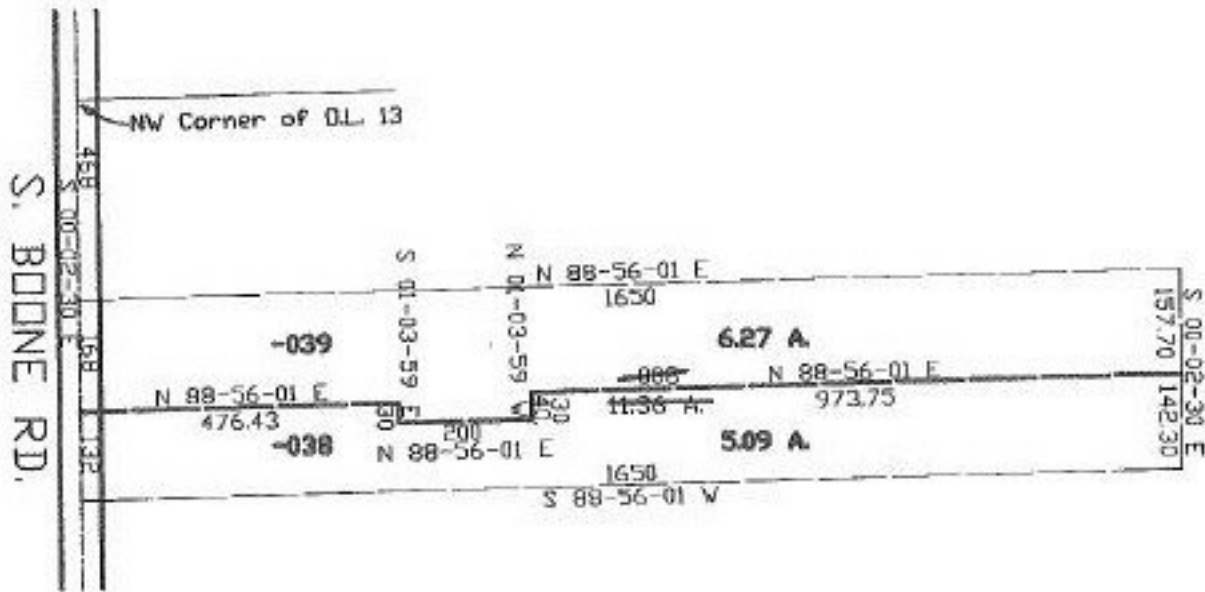

PARENT PARCEL: 12-00-013-000-008

CHILD PARCEL: 12-00-013-000-038 & 039

STARTING POINT: NW CORNER LOT NO. 13 & c. OF S. BOONE RD.

NO. 22483

**SPLITS/DEEDS PROCESSED**  
 LORAIN COUNTY TAX MAP DEPARTMENT  
 226 MIDDLE AVE. ELYRIA, OHIO

SURVEYED BY: GEORGE A. HOFMANN

CLOSURE: 0.01:10,000

MAP PAGE(S): 12-00-013-A

APPROVED BY: TJS DATE: 03/24/98

SCALE: 1" = 300' PRIOR INSTRUMENT: 1361/59