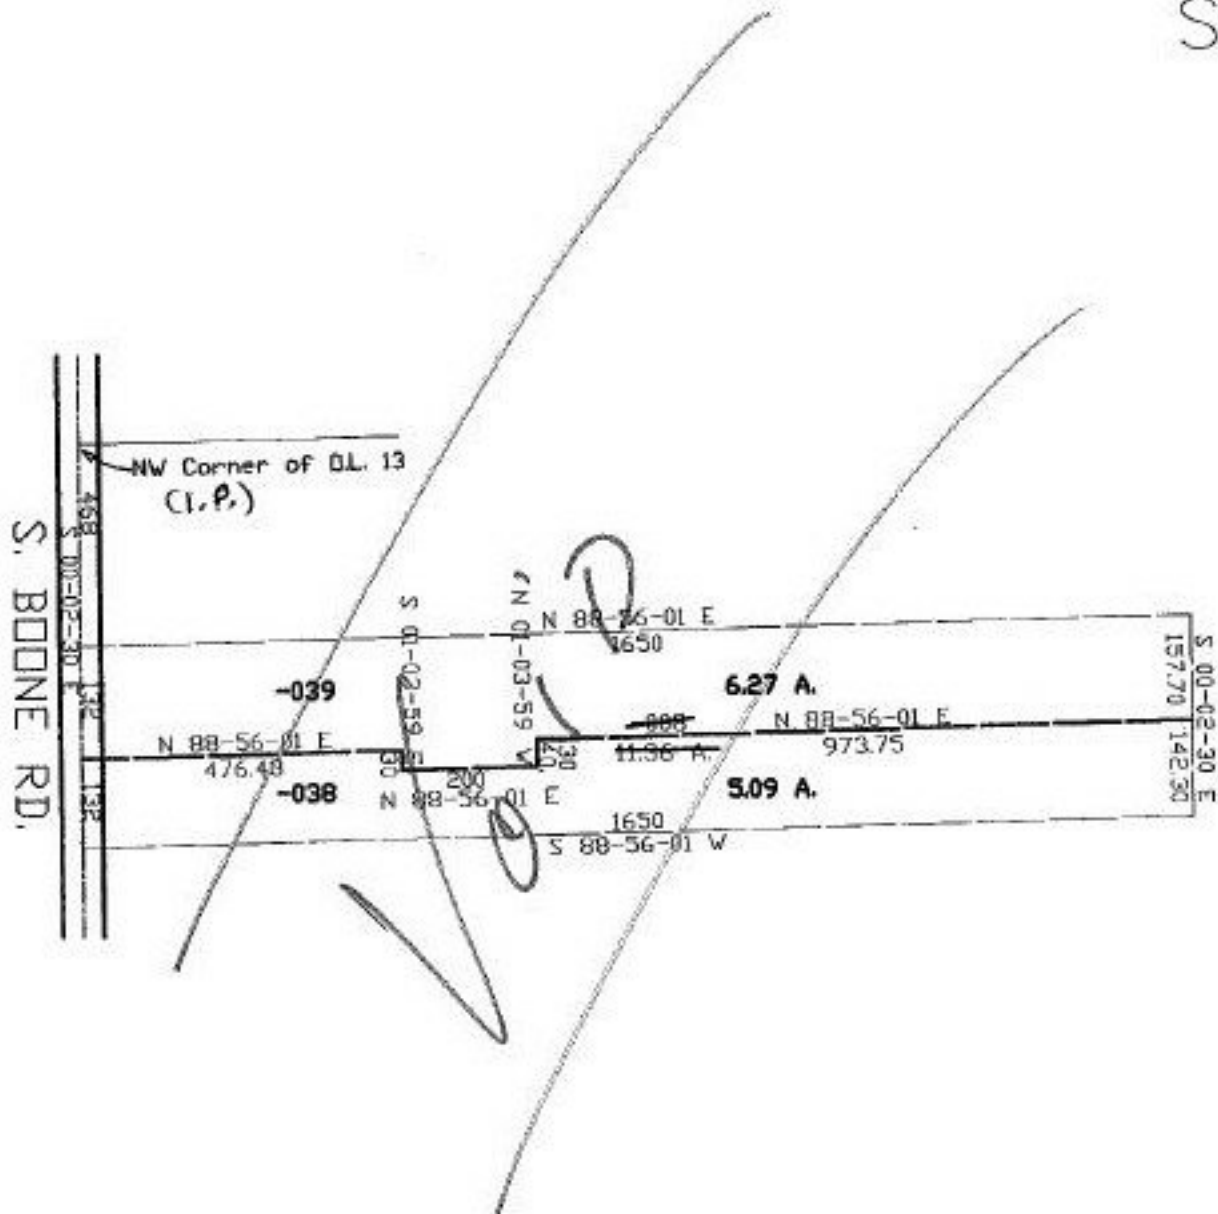

PARENT PARCEL: 12-00-013-000-008

CHILD PARCEL: 12-00-013-000-038 & 039

STARTING POINT: NW CORNER LOT NO. 13 & cl. OF S. BOONE RD.

NO. 22483

SPLITS/DEEDS PROCESSED
LORAIN COUNTY TAX MAP DEPARTMENT
226 MIDDLE AVE. ELYRIA, OHIO

SURVEYED BY: GEORGE A. HOFMANN

CLOSURE: 0.01:10.000

MAP PAGE(S): 12-00-013-A

APPROVED BY: TJS DATE: 03/24/98

SCALE: 1" = 300' PRIOR INSTRUMENT: 1361/59