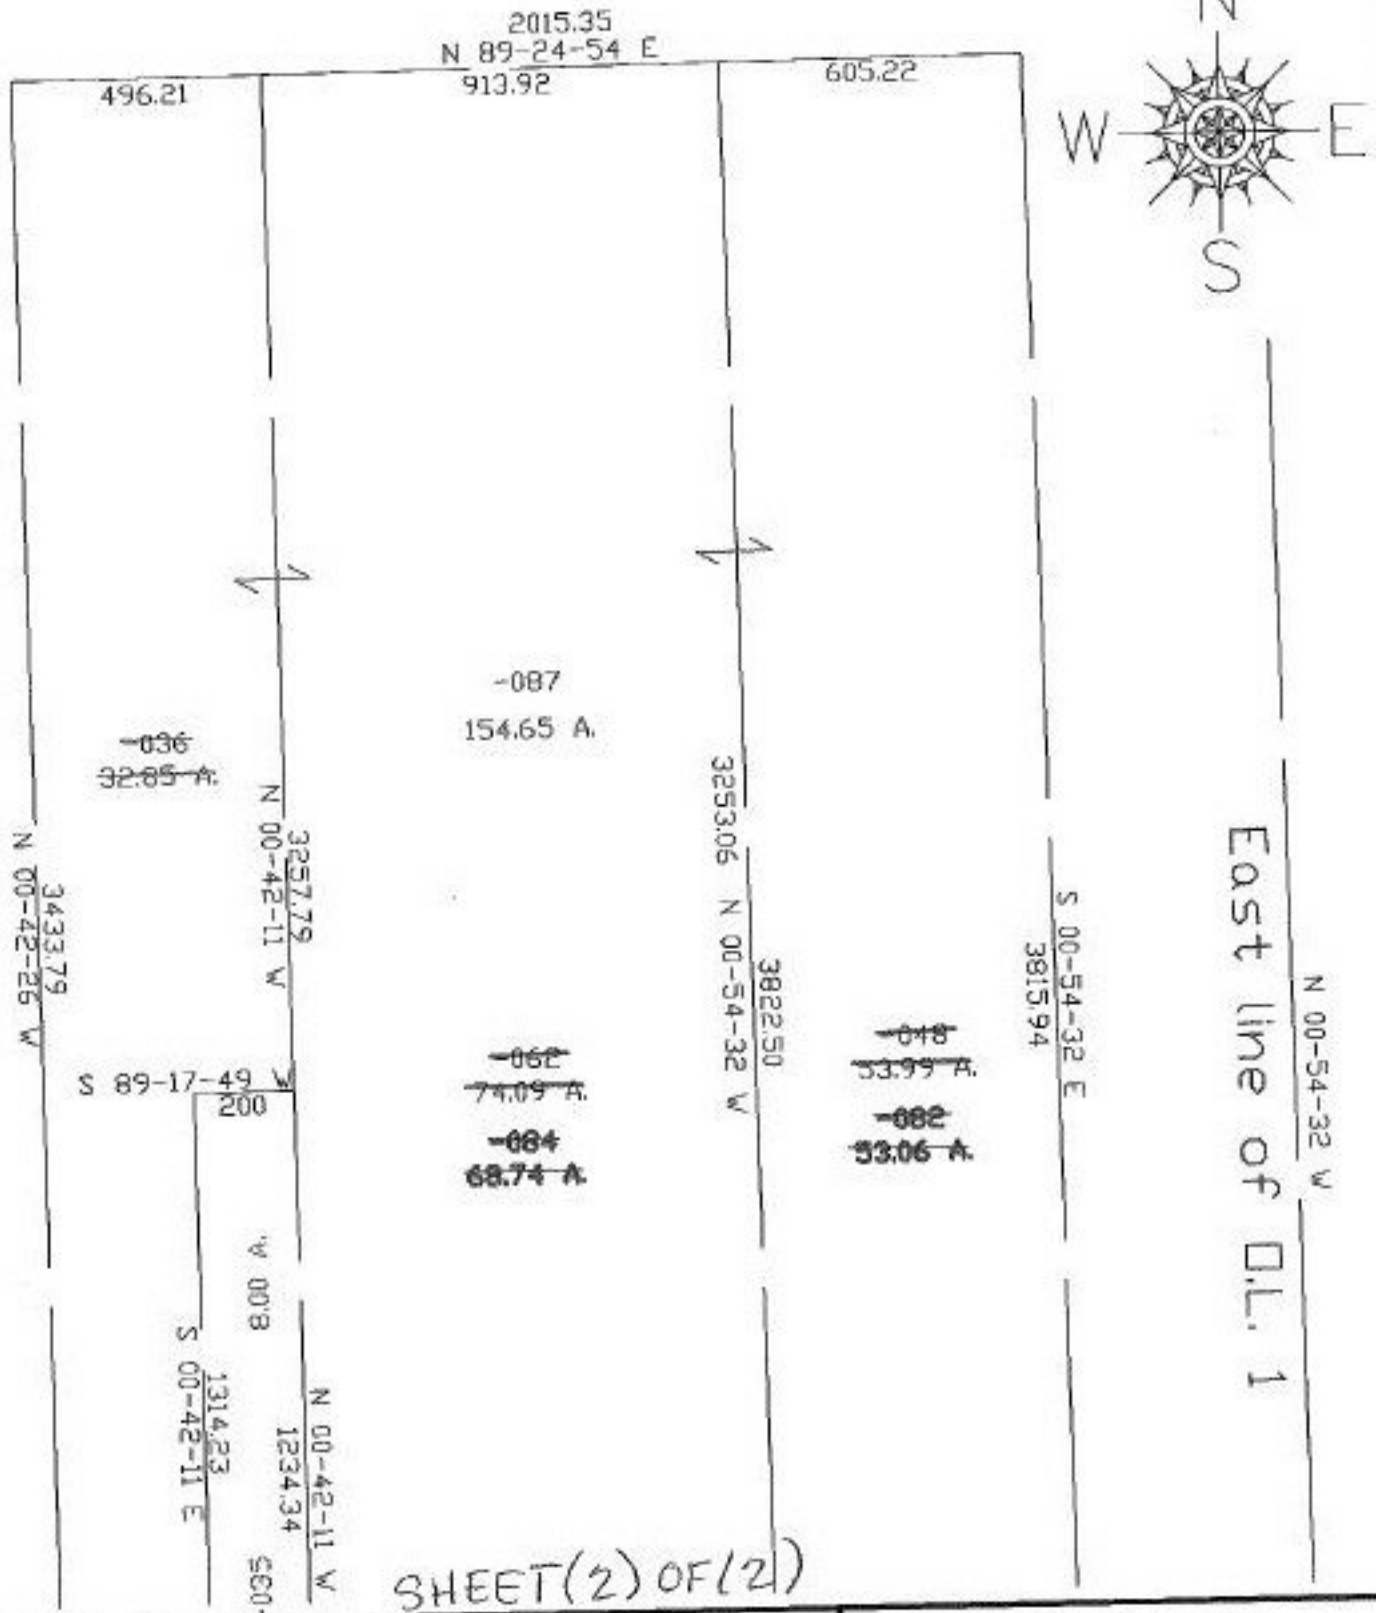

PARENT PARCEL: 07-00-001-000--036, 048, 062

CHILD PARCEL: 07-00-001-000-082 thru -087

STARTING POINT: cl. of Sprague Rd. & SE corner of O.L. 1 and cl. of Sprague Rd. & cl. of Root Rd.

NO. 22479

SPLITS/DEEDS PROCESSED
 LORAIN COUNTY TAX MAP DEPARTMENT
 226 MIDDLE AVE. ELYRIA, OHIO

SURVEYED BY: Richard Roy Mackay
 CLOSURE: 0.07:10.000
 MAP PAGE(S): 7-H, 7-00-001-C
 APPROVED BY: kac DATE:
 SCALE: 1" = 400 PRIOR INSTRUMENT: OR 1193/258