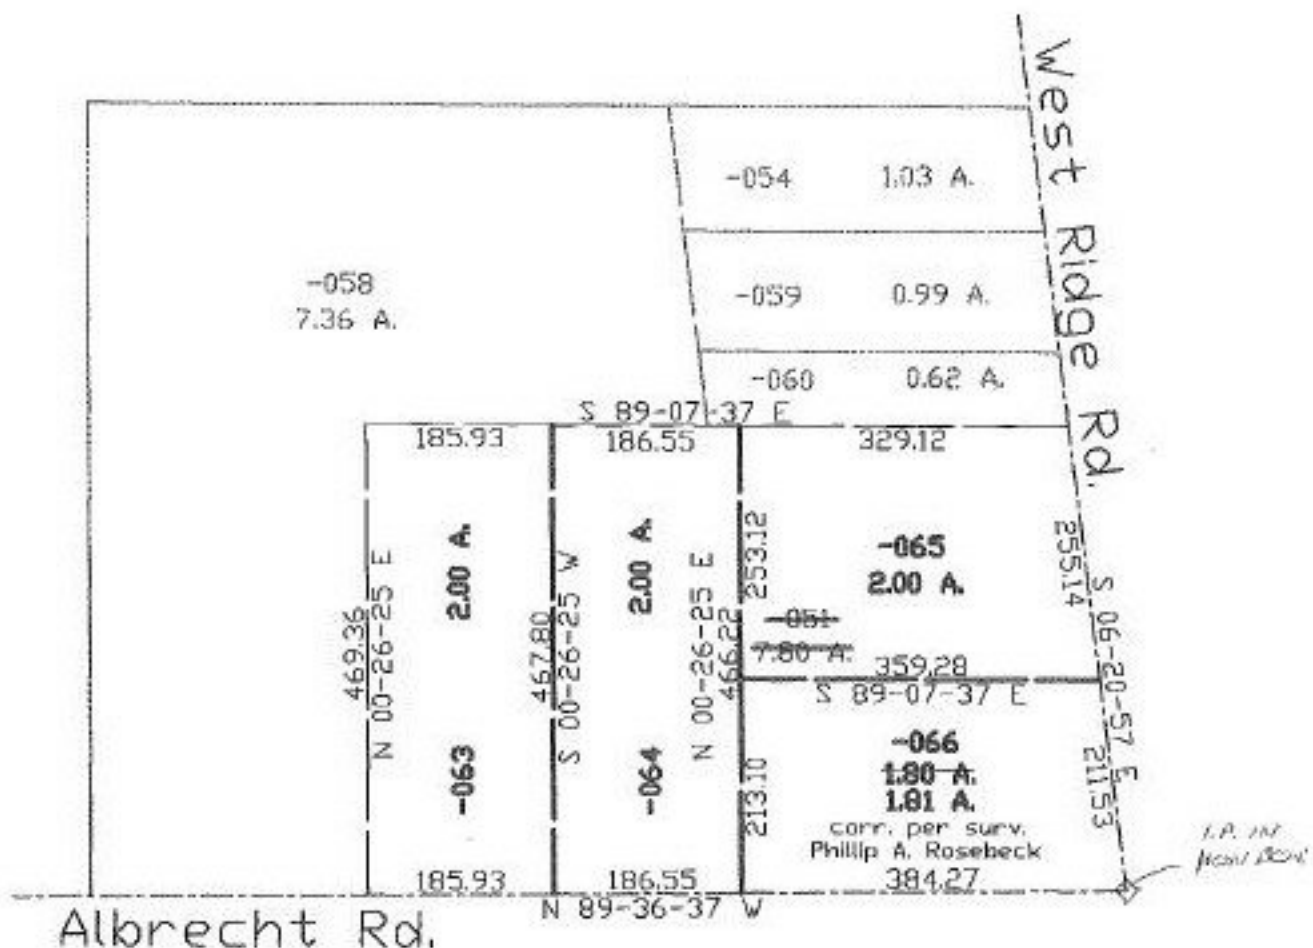

PARENT PARCEL: 06-24-001-000-051

CHILD PARCEL: 06-24-001-000-063, 064, 065, 066

STARTING POINT: cl. of West Ridge Rd. & cl. of Albrecht Rd.

NO. 22477

I.P. INT
North Arrow

SPLITS/DEEDS PROCESSED
LORAIN COUNTY TAX MAP DEPARTMENT
226 MIDDLE AVE. ELYRIA, OHIO

SURVEYED BY: Phillip A. Rosebeck
CLOSURE: 0.08:10,000
MAP PAGE(S): 6-128
APPROVED BY: kac DATE: 3/23/98
SCALE: 1" = 200' PRIOR INSTRUMENT: #970509603