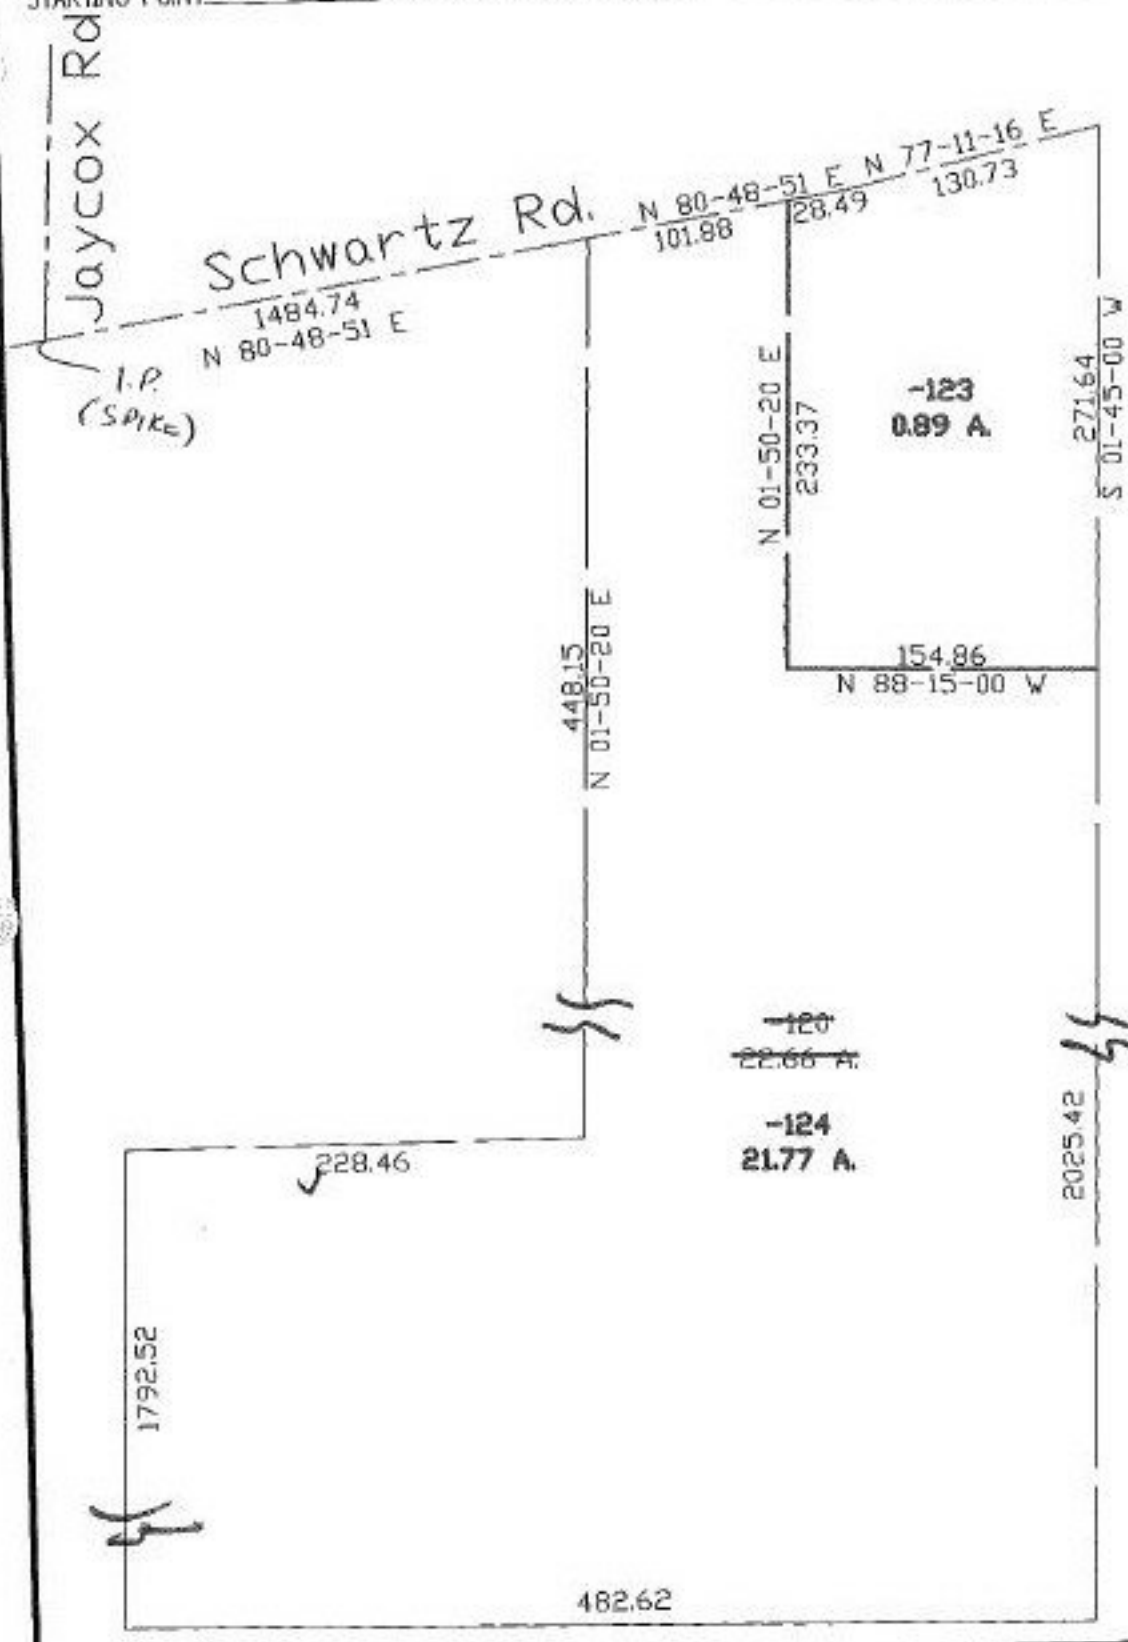

PARENT PARCEL: 04-00-023-108-120

CHILD PARCEL: 04-00-023-108-123, 124

STARTING POINT: cl. of Schwartz Rd. & cl. of Jaycox Rd.

NO. 22468

SPLITS/DEEDS PROCESSED
 LORAIN COUNTY TAX MAP DEPARTMENT
 226 MIDDLE AVE. ELYRIA, OHIO

SURVEYED BY: David L. Elwell
 CLOSURE: 0.08:10.000
 MAP PAGE(S): 04-00-023-G
 APPROVED BY: kac DATE: 3/16/98
 SCALE: 1" = 100' PRIOR INSTRUMENT: