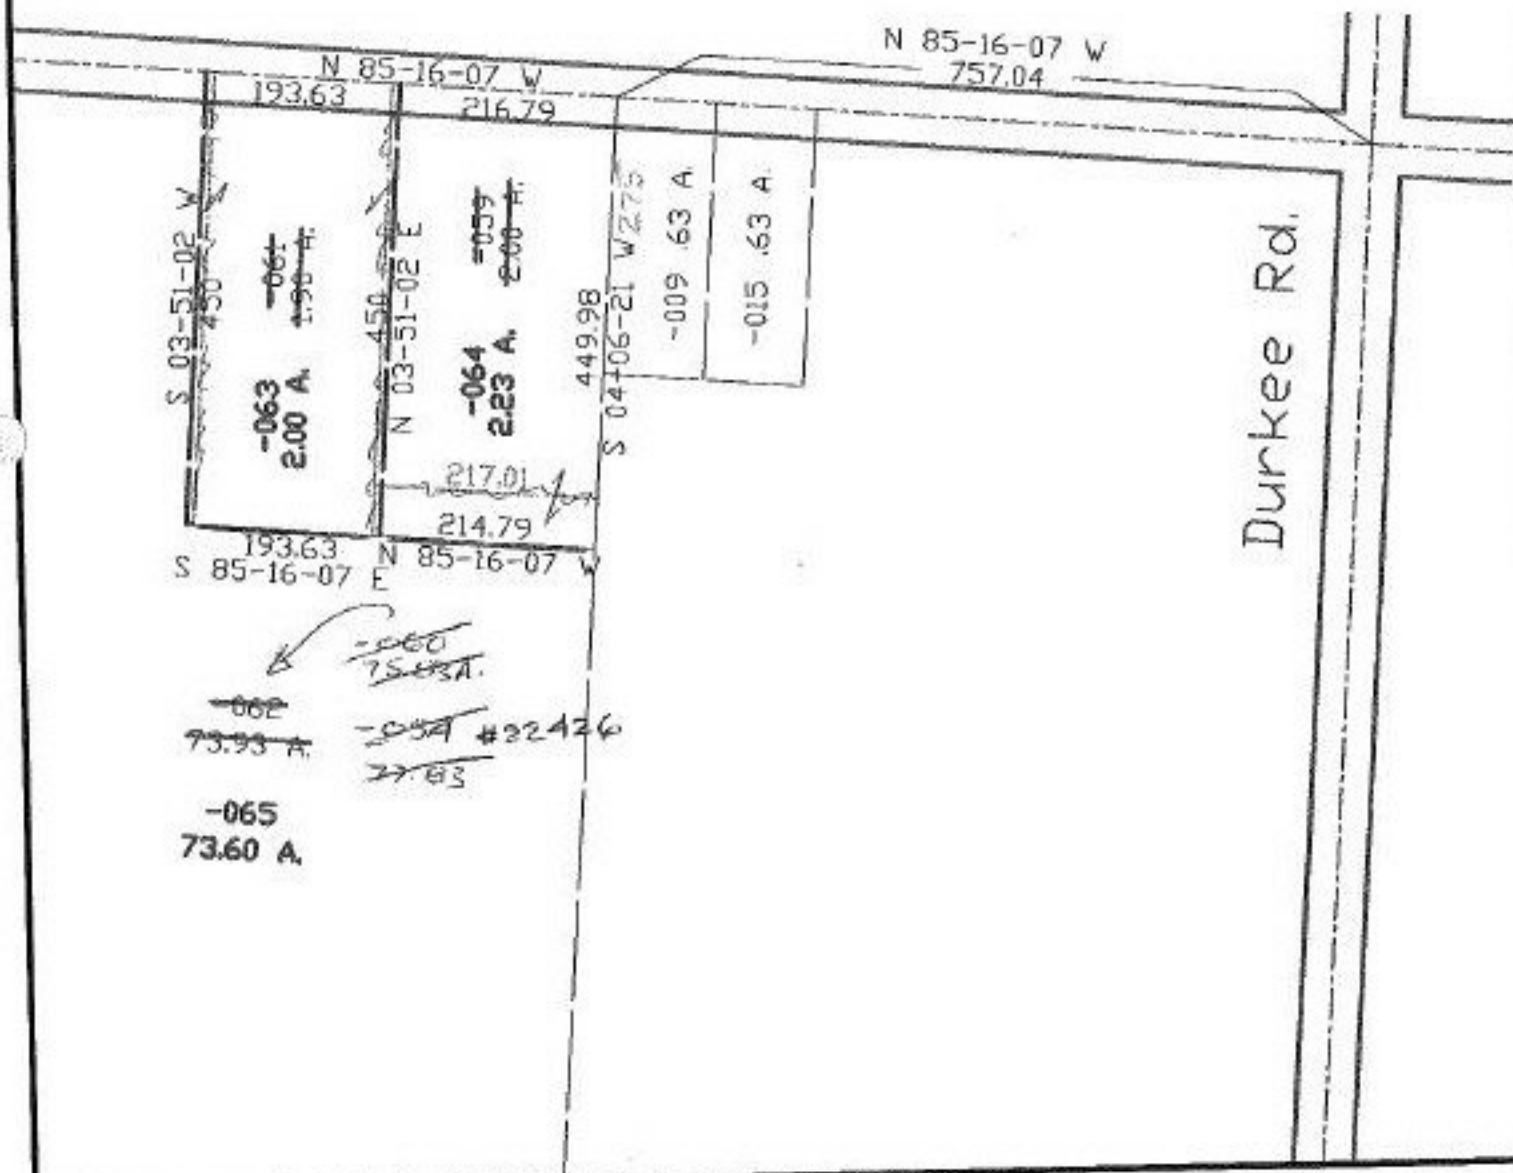

PARENT PARCEL: 11-00-085-000-059, 061, 062  
CHILD PARCEL: 11-00-085-000-063, 064, 065  
STARTING POINT: cl. of Durkee Rd. & cl. of Elyria-Twinsburg Rd.

NO. 22467

Elyria-Twinsburg Rd.

Durkee Rd.

1-28-99

**SPLITS/DEEDS PROCESSED**  
LORAIN COUNTY TAX MAP DEPARTMENT  
228 MIDDLE AVE. ELYRIA, OHIO

SURVEYED BY: David L. Elwell  
CLOSURE: 0.06:10,000  
MAP PAGE(S): 11-E  
APPROVED BY: kac DATE: 3/19/98  
SCALE: 1" = 200' PRIOR INSTRUMENT: #980516370