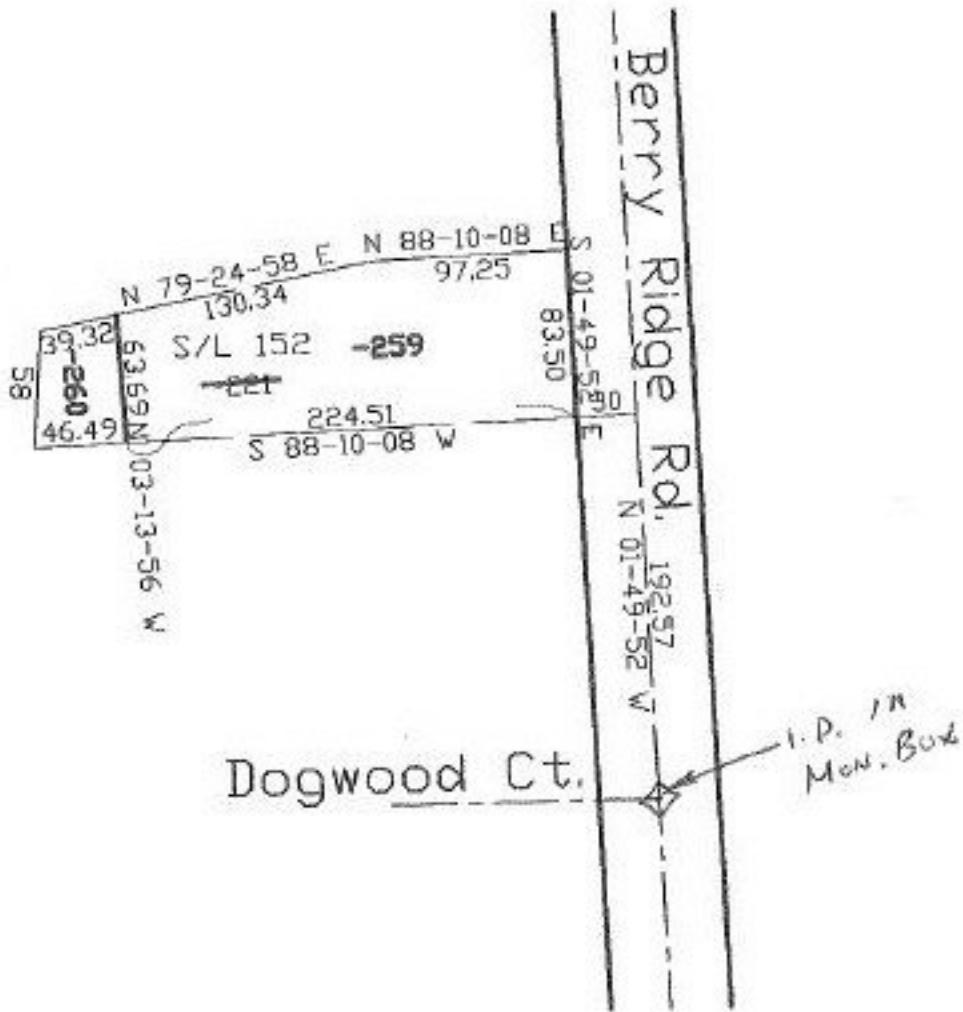

PARENT PARCEL: 05-00-057-000-221
CHILD PARCEL: 05-00-057-000-259, 260
STARTING POINT: c.l. of Dogwood Ct. & c.l. of Berry Ridge Rd.

NO. 22458

SPLITS/DEEDS PROCESSED
LORAIN COUNTY TAX MAP DEPARTMENT
226 MIDDLE AVE. ELYRIA, OHIO

SURVEYED BY: Patrick A. McGannon
CLOSURE: 0.10:10.000
MAP PAGE(S): 5-00-057-A
APPROVED BY: kac DATE: 3/31/98
SCALE: 1"=100' PRIOR INSTRUMENT: