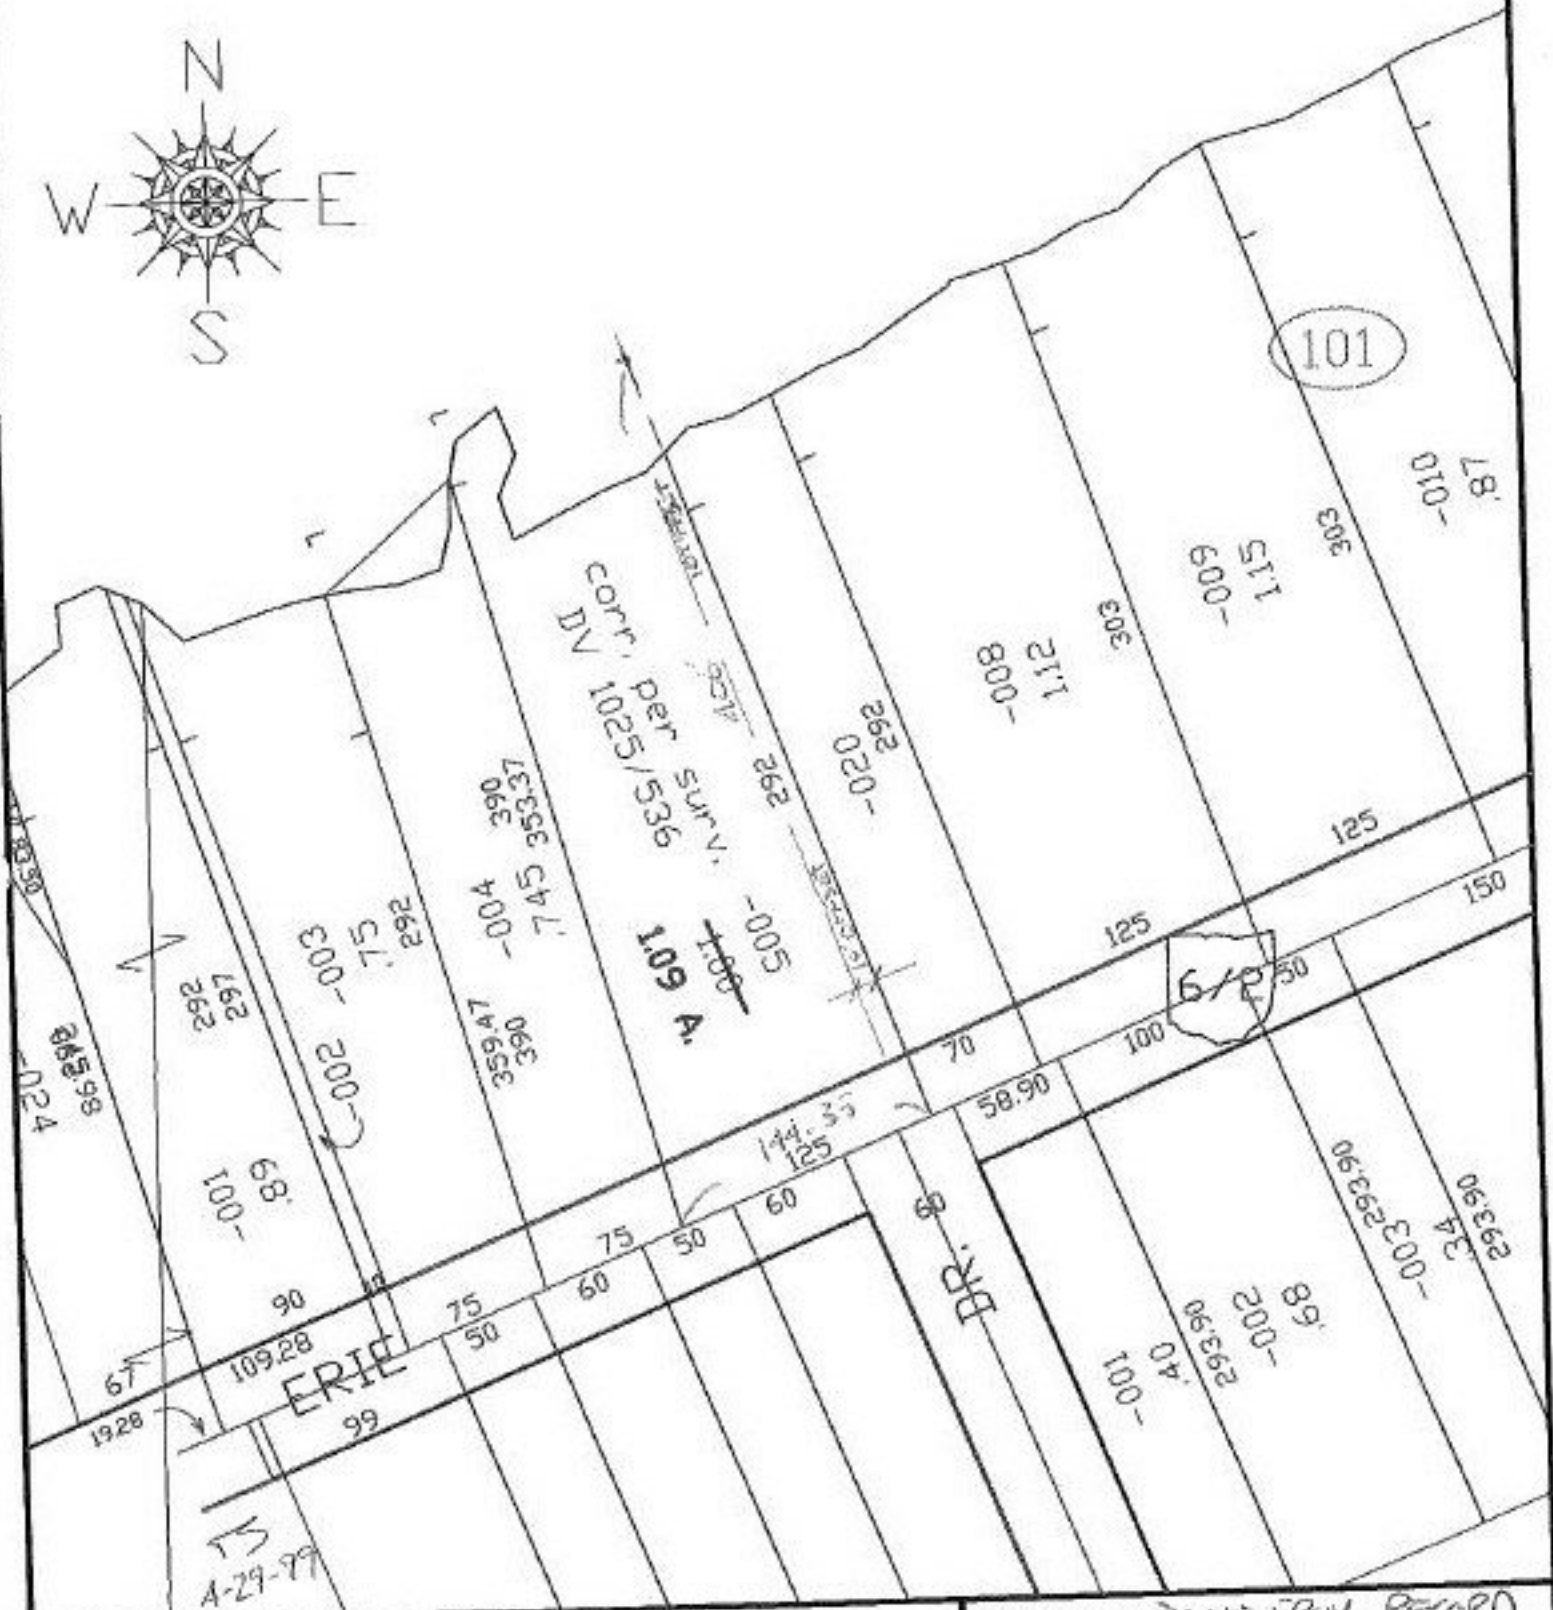

PARENT PARCEL: 03-00-046-101-005

CHILD PARCEL:

STARTING POINT:

NO. 22442-A

SPLITS/DEEDS PROCESSED

LORAIN COUNTY TAX MAP DEPARTMENT
226 MIDDLE AVE. ELYRIA, OHIO

SURVEYED BY: DONE FROM RECORD
CLOSURE: NOT POSSIBLE - INCOMPLETE
MAP PAGE(S): 3-00-046 A
APPROVED BY: KC DATE: 2/23/98
SCALE: 1" = 100' PRIOR INSTRUMENT DV 1025/536