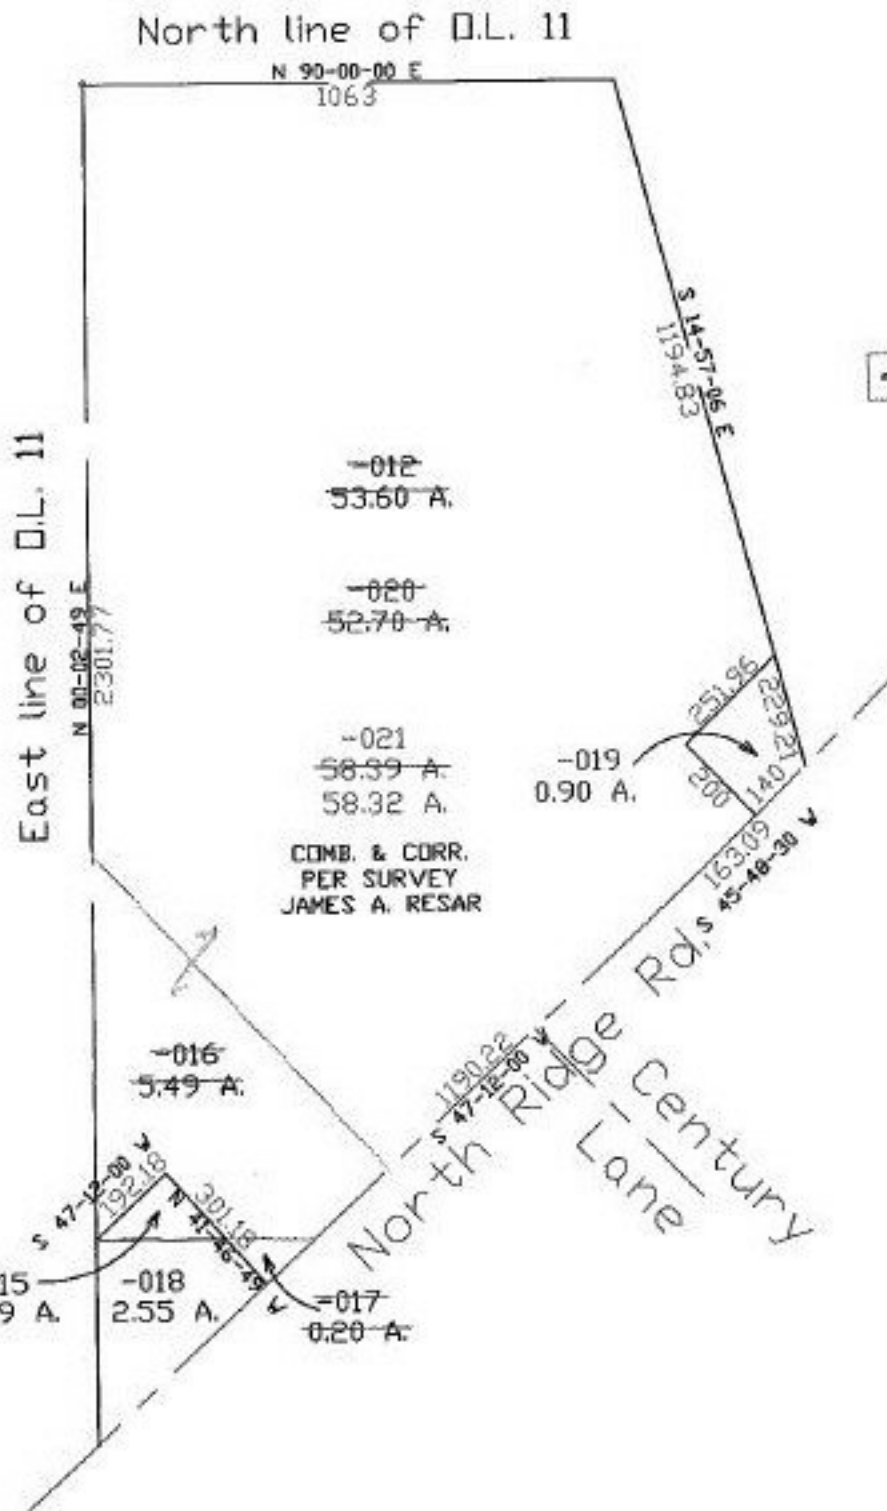

PARENT PARCEL: 04-00-011-101-012, 016, 017

CHILD PARCEL: 04-00-011-101-019, 020, 021

STARTING POINT: NW corner of O.L. 11

NO. 22439

SPLITS/DEEDS PROCESSED

LORAIN COUNTY TAX MAP DEPARTMENT
226 MIDDLE AVE. ELYRIA, OHIO

SURVEYED BY: James A. Resar

CLOSURE: 0.01:10.000

MAP PAGE(S): 04-00-011-A

APPROVED BY: kac DATE: 2/19/98

SCALE: 1" = 400' PRIOR INSTRUMENT:

2-20-98