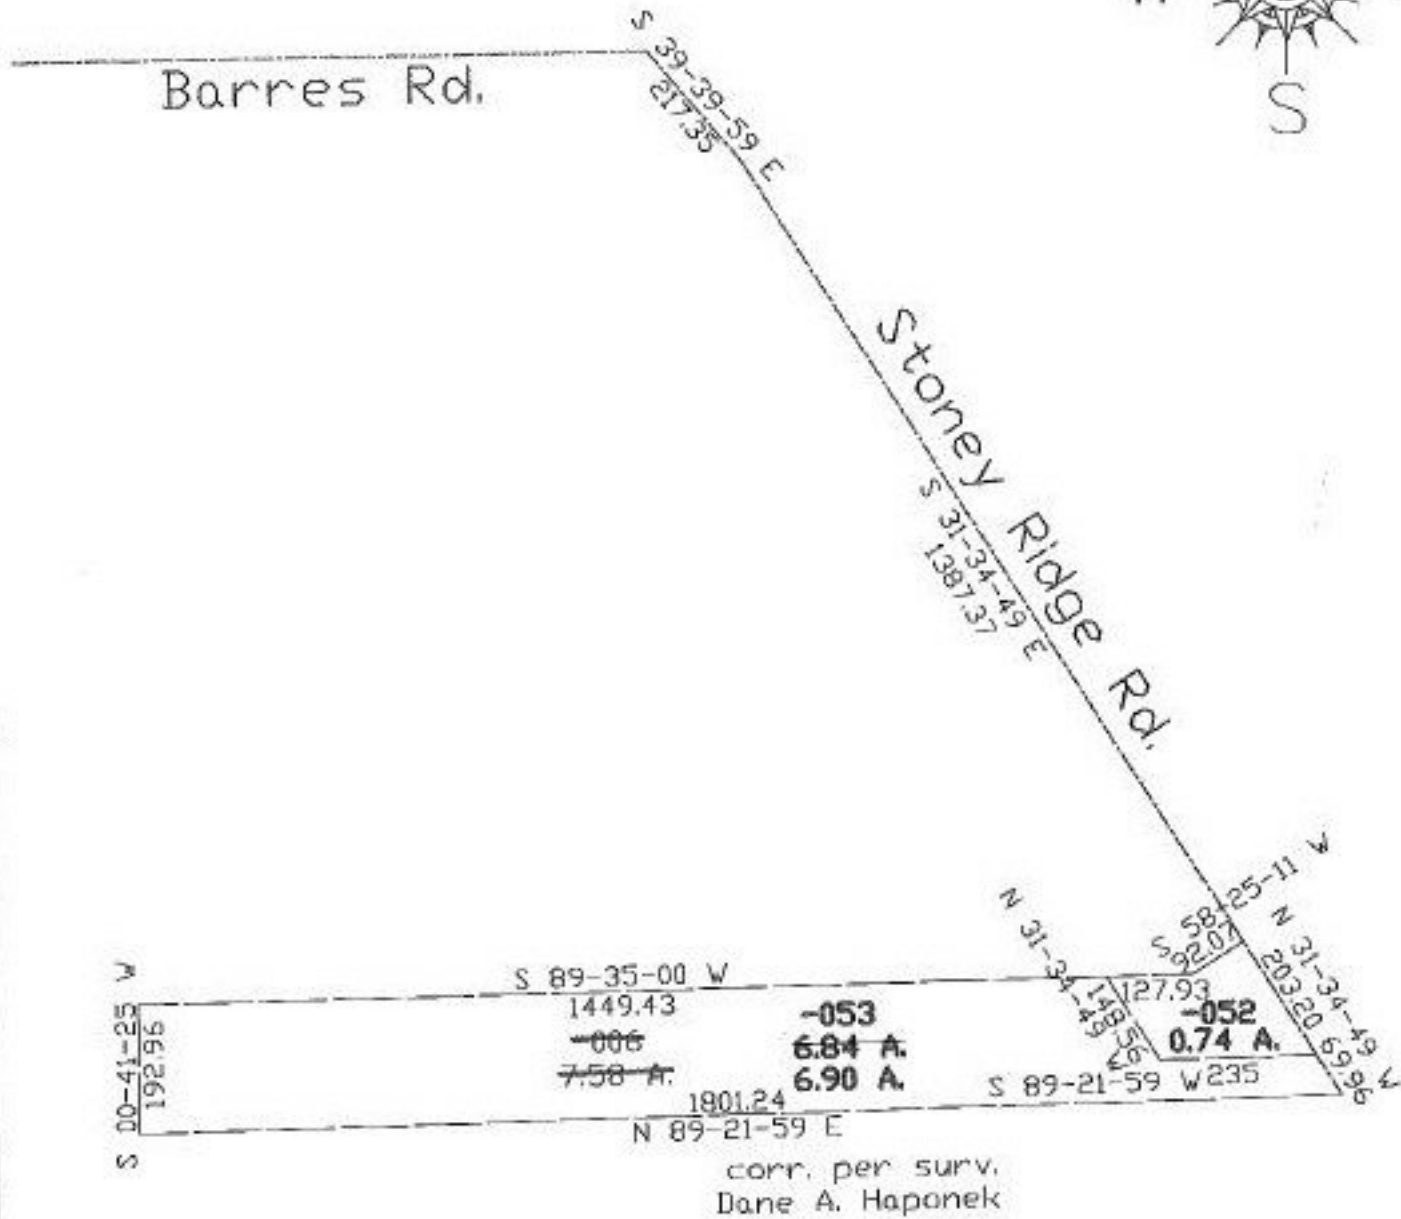

PARENT PARCEL: 07-00-032-000-006  
CHILD PARCEL: 07-00-032-000-052, 053  
STARTING POINT: cl. of Barres Rd. & cl. of Stoney Ridge Rd.

NO. 22437

**SPLITS/DEEDS PROCESSED**  
LORAIN COUNTY TAX MAP DEPARTMENT  
226 MIDDLE AVE. ELYRIA, OHIO

SURVEYED BY: Dane A. Haponek  
CLOSURE: 0.03:10,000  
MAP PAGE(S): 7-8  
APPROVED BY: koc DATE: 2/24/98  
SCALE: 1" = 300' PRIOR INSTRUMENT: DV 699/375