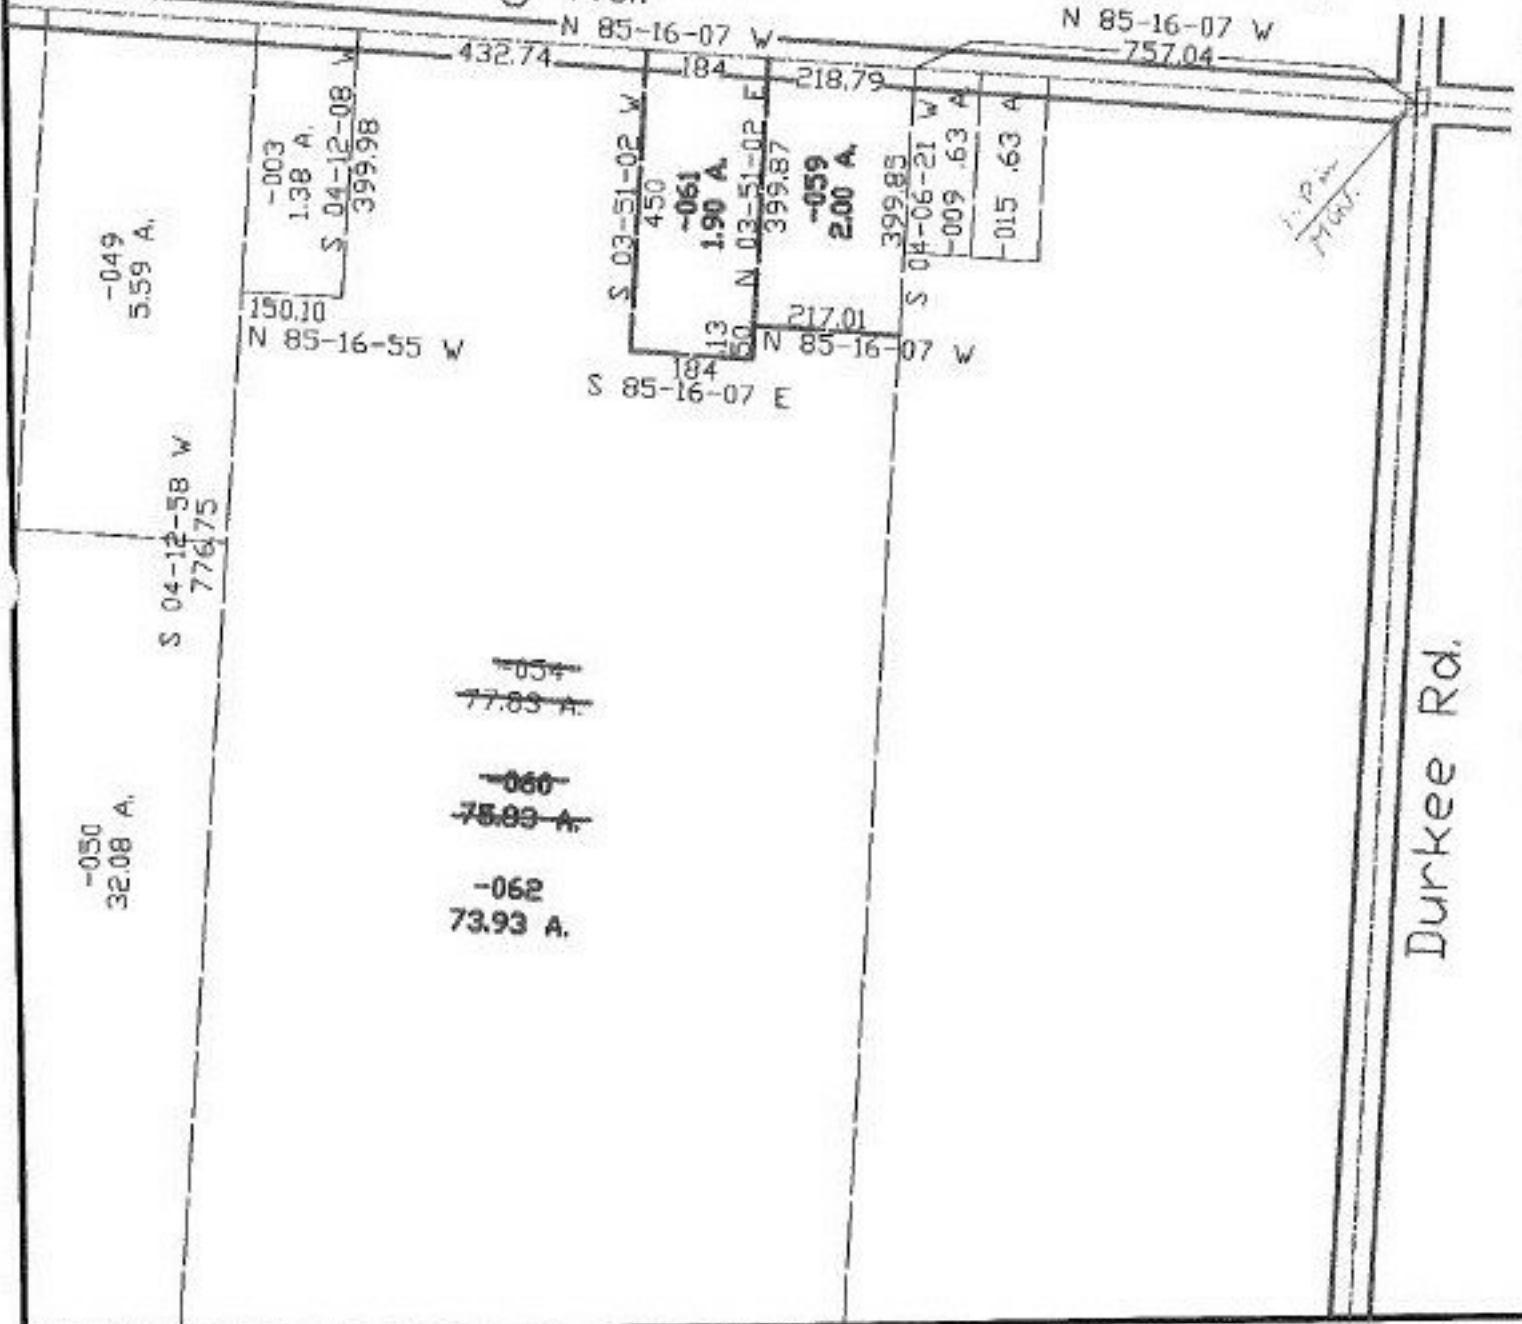

PARENT PARCEL: 11-00-085-000-054

CHILD PARCEL: 11-00-085-000-059 thru -062

STARTING POINT: cl. of Elyria-Twinsburg & cl. of Durkee Rd.

NO. 22426

Elyria-Twinsburg Rd.

Durkee Rd.

1-28-99

**SPLITS/DEEDS PROCESSED**  
LORAIN COUNTY TAX MAP DEPARTMENT  
226 MIDDLE AVE. ELYRIA, OHIO

SURVEYED BY: David L. Elwell  
CLOSURE: 0.00; 10.000  
MAP PAGE(S): 11-E *Saved North*  
APPROVED BY: kac DATE: 2/3/98  
SCALE: 1" = 300' PRIOR INSTRUMENT: DV 1262/450