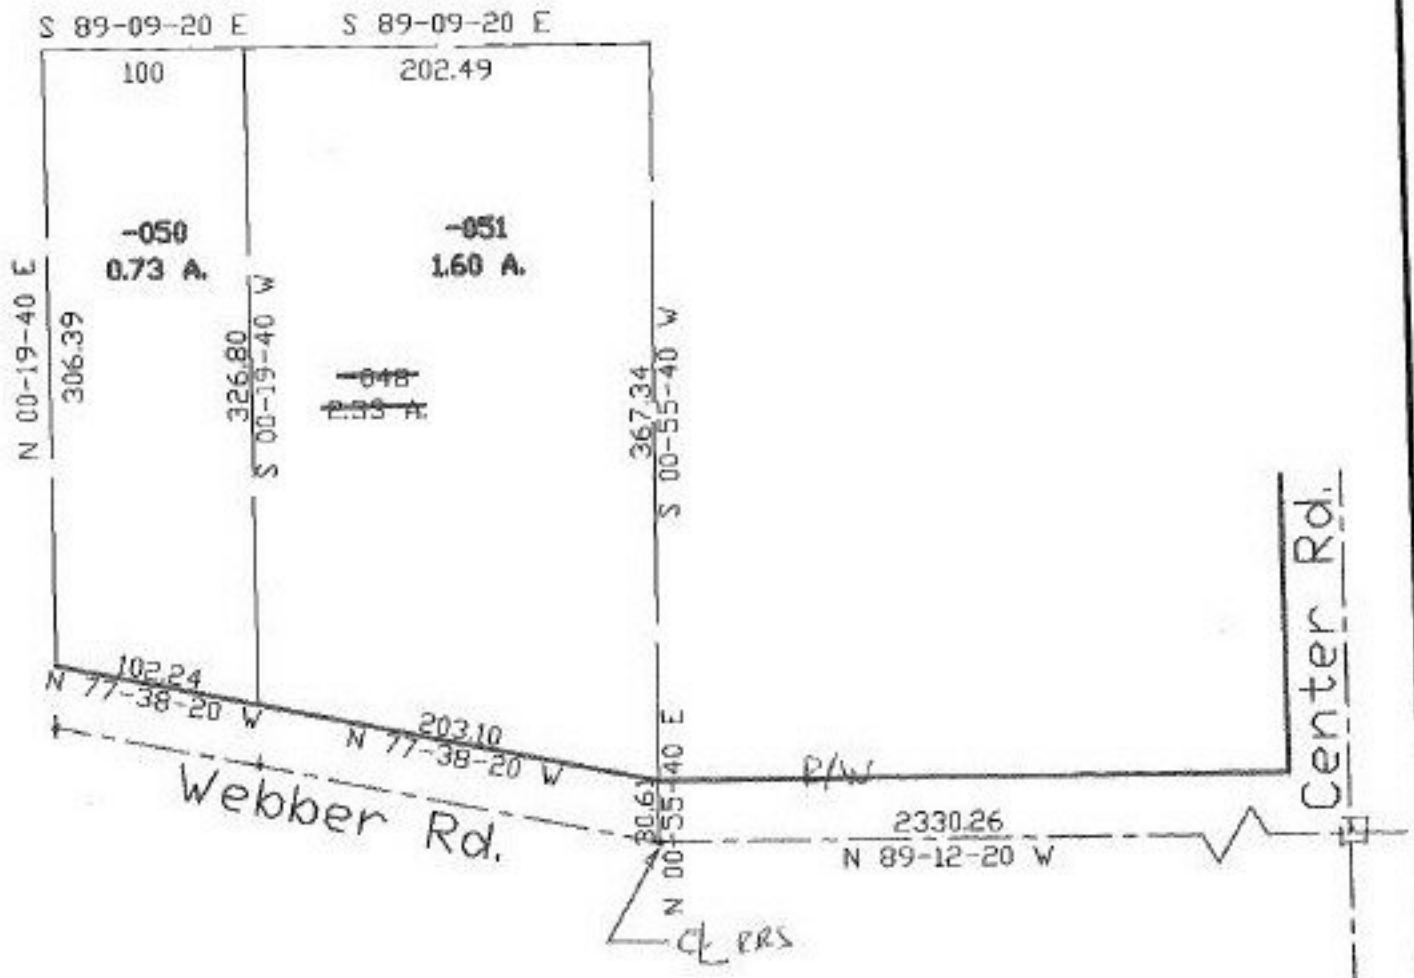

PARENT PARCEL: 04-00-008-101-048

CHILD PARCEL: 04-00-008-101-050, 051

STARTING POINT: cl. of Center Rd. & cl. of Webber Rd.

NO. 22412

SPLITS/DEEDS PROCESSED
 LORAIN COUNTY TAX MAP DEPARTMENT
 226 MIDDLE AVE. ELYRIA, OHIO

SURVEYED BY: James A. Resor
 CLOSURE: 0.06:10,000
 MAP PAGE(S): 4-8
 APPROVED BY: koc DATE: 1/23/98
 SCALE: 1" = 100' PRIOR INSTRUMENT: #97497063