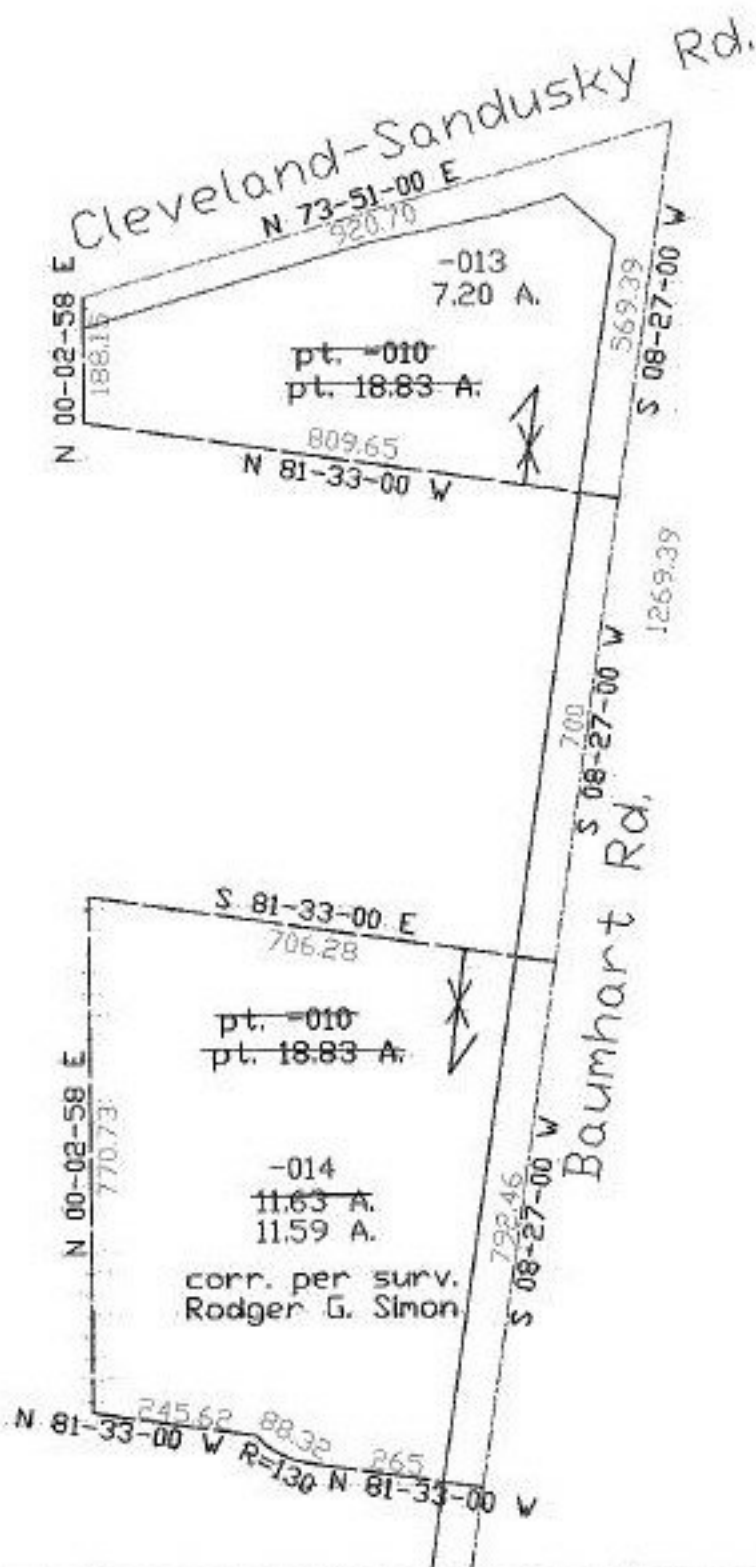

PARENT PARCEL: 01-00-007-102-010

CHILD PARCEL: 01-00-007-102-013, 014

STARTING POINT: cl. of Baumhart Rd. & cl. of Cleveland-Sandusky Rd.

NO. 22411

SPLITS/DEEDS PROCESSED
LORAIN COUNTY TAX MAP DEPARTMENT
 226 MIDDLE AVE. ELYRIA, OHIO

SURVEYED BY: Rodger G. Simon
 CLOSURE: 0.05:10,000
 MAP PAGE(S): 1-D
 APPROVED BY: kac DATE: 1/23/98
 SCALE: 1" = 300' PRIOR INSTRUMENT: OR 984/455