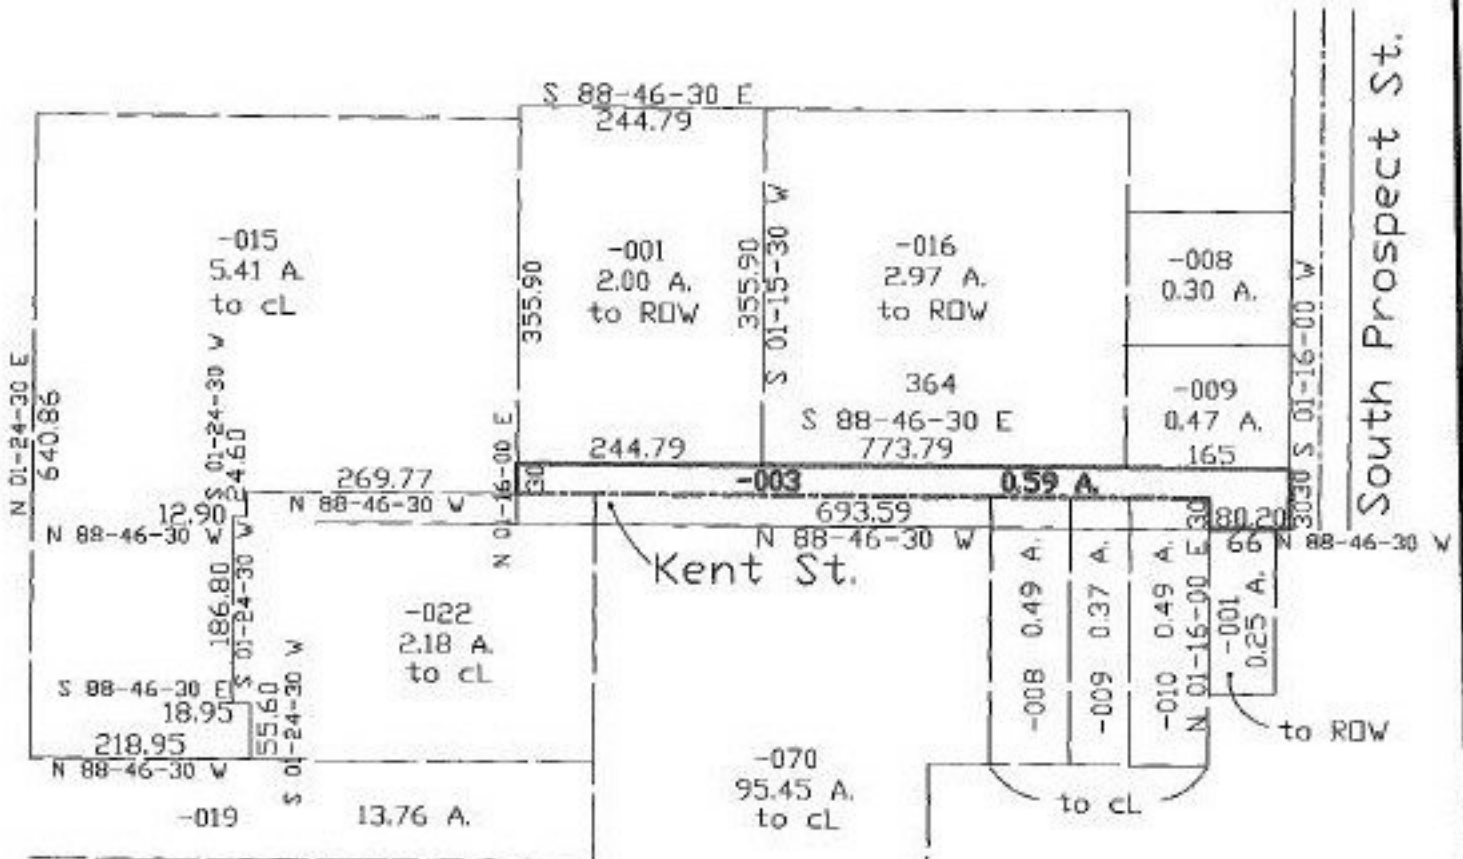

PARENT PARCEL: Parcel never had an assigned number  
 CHILD PARCEL: 18-00-026-900-003  
 STARTING POINT: cl. of Kent St. & west ROW of South Prospect St.

NO. 22406

ADD TO DUPLICATE

TS  
A-3-98

**SPLITS/DEEDS PROCESSED**  
 LORAIN COUNTY TAX MAP DEPARTMENT  
 226 MIDDLE AVE. ELYRIA, OHIO

SURVEYED BY: Eric J. Nelson  
 CLOSURE: 0.00:10.000  
 MAP PAGE(S): 18-00-026-8 DATE: 1/22/98  
 APPROVED BY: kac SCALE: 1"= 200'  
 PRIOR INSTRUMENT: DV 510/569 DV 512/287