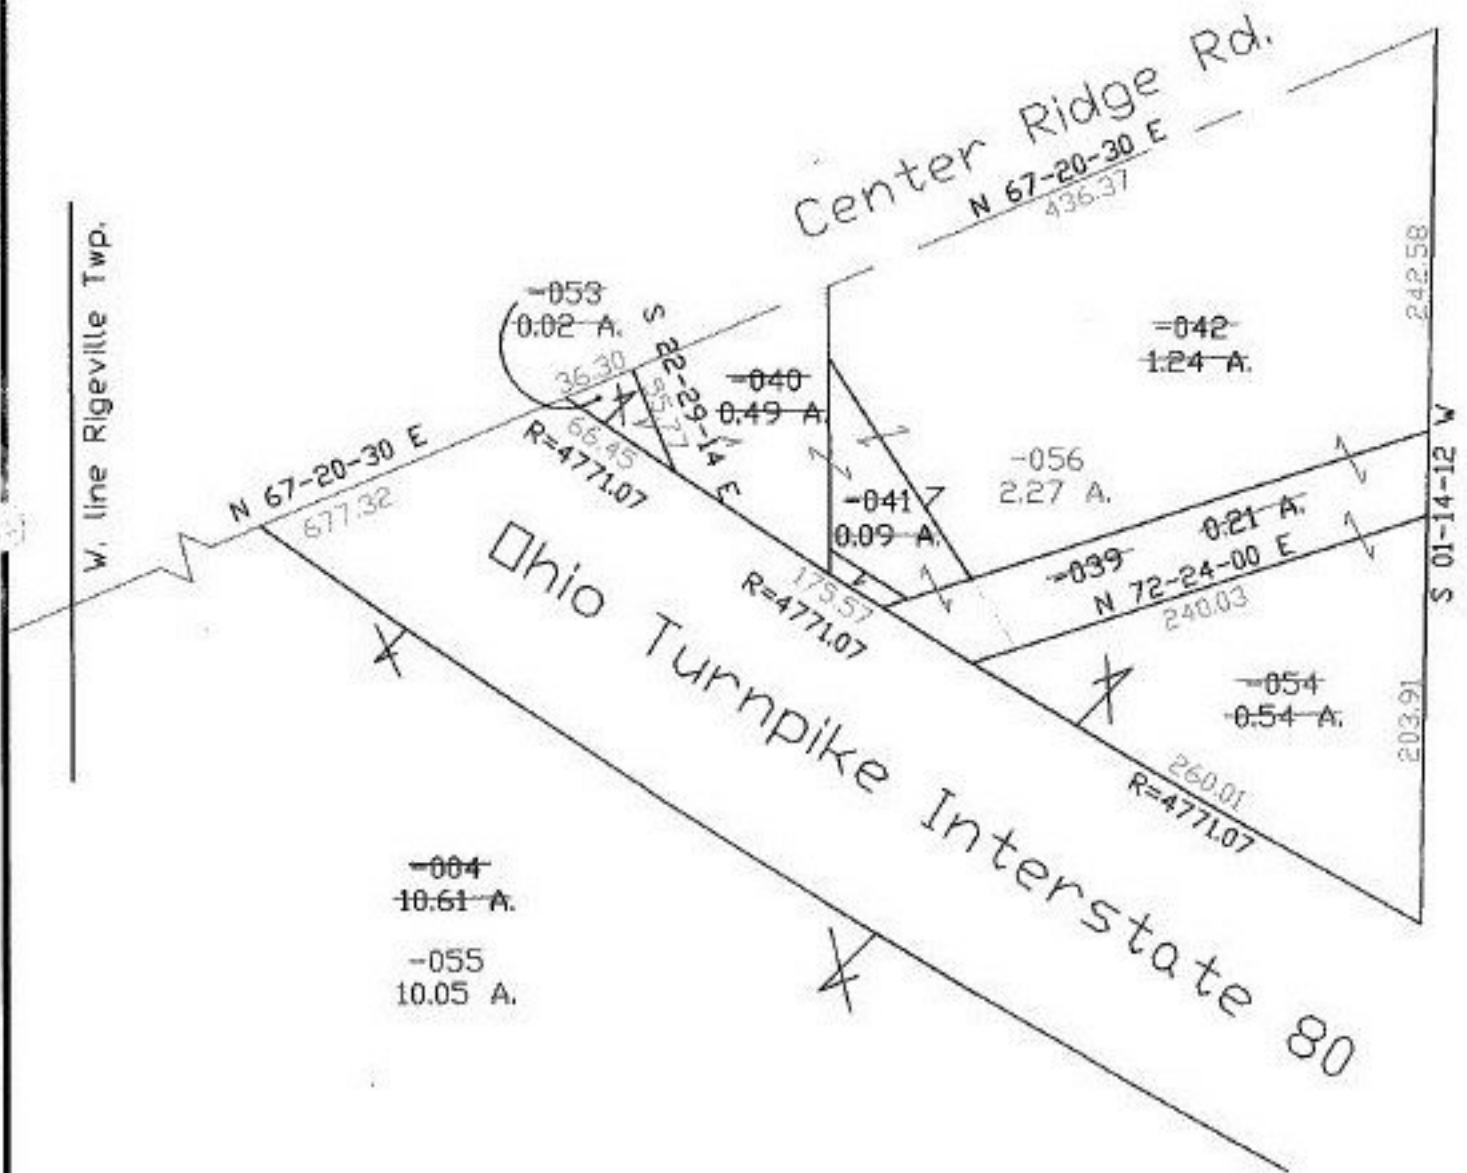

PARENT PARCEL: 07-00-046-108-004, 039, 040, 041, 042
 CHILD PARCEL: 07-00-046-108-053, 054, 055, 056
 STARTING POINT: c.l. of Center Ridge Rd. & w. line of Ridgeville Twp.

NO. 22401

SPLITS/DEEDS PROCESSED
 LORAIN COUNTY TAX MAP DEPARTMENT
 226 MIDDLE AVE. ELYRIA, OHIO

SURVEYED BY: David L. Elwell
 CLOSURE: 0.25:10.000
 MAP PAGE(S): 7-00-046-C SCALE: 1"= 100
 APPROVED BY: kac DATE: 1/8/98
 PRIOR INSTRUMENT: OR 909/637 OR 1004/733