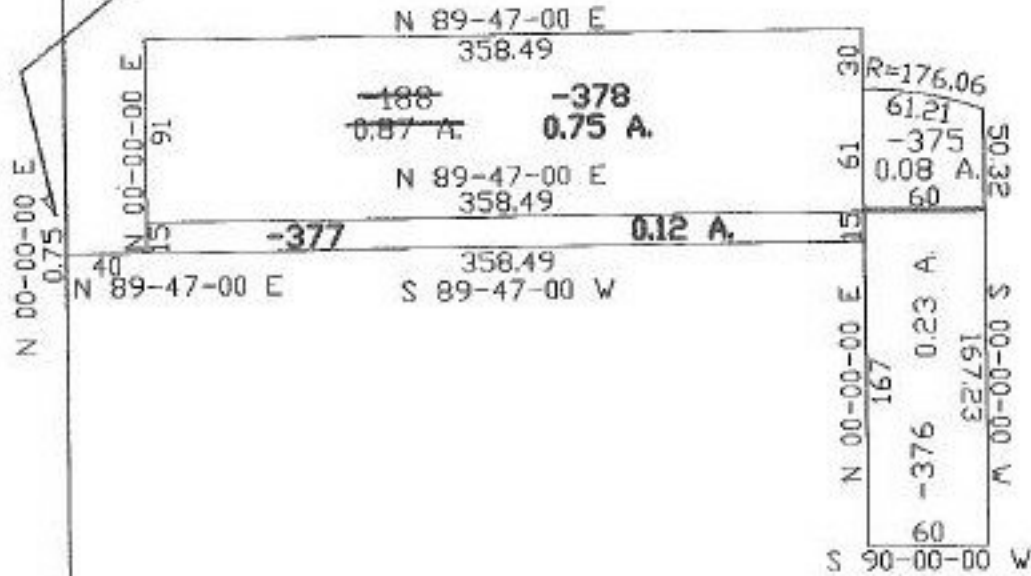

PARENT PARCEL: 02-01-008-101-188

CHILD PARCEL: 02-01-008-101-377, 378

STARTING POINT: c. of Oberlin Ave. & n. line of O.L. 8

NO. 22395

Oberlin Ave.

North line of O.L. 8

TS  
2-25-99

**SPLITS/DEEDS PROCESSED**  
LORAIN COUNTY TAX MAP DEPARTMENT  
226 MIDDLE AVE. ELYRIA, OHIO

SURVEYED BY: Douglas H. Masely  
CLOSURE: 0.00:10.000  
MAP PAGE(S): 02-01-008-A  
APPROVED BY: kac DATE: 12/29/97  
SCALE: 1" = 100' PRIOR INSTRUMENT: