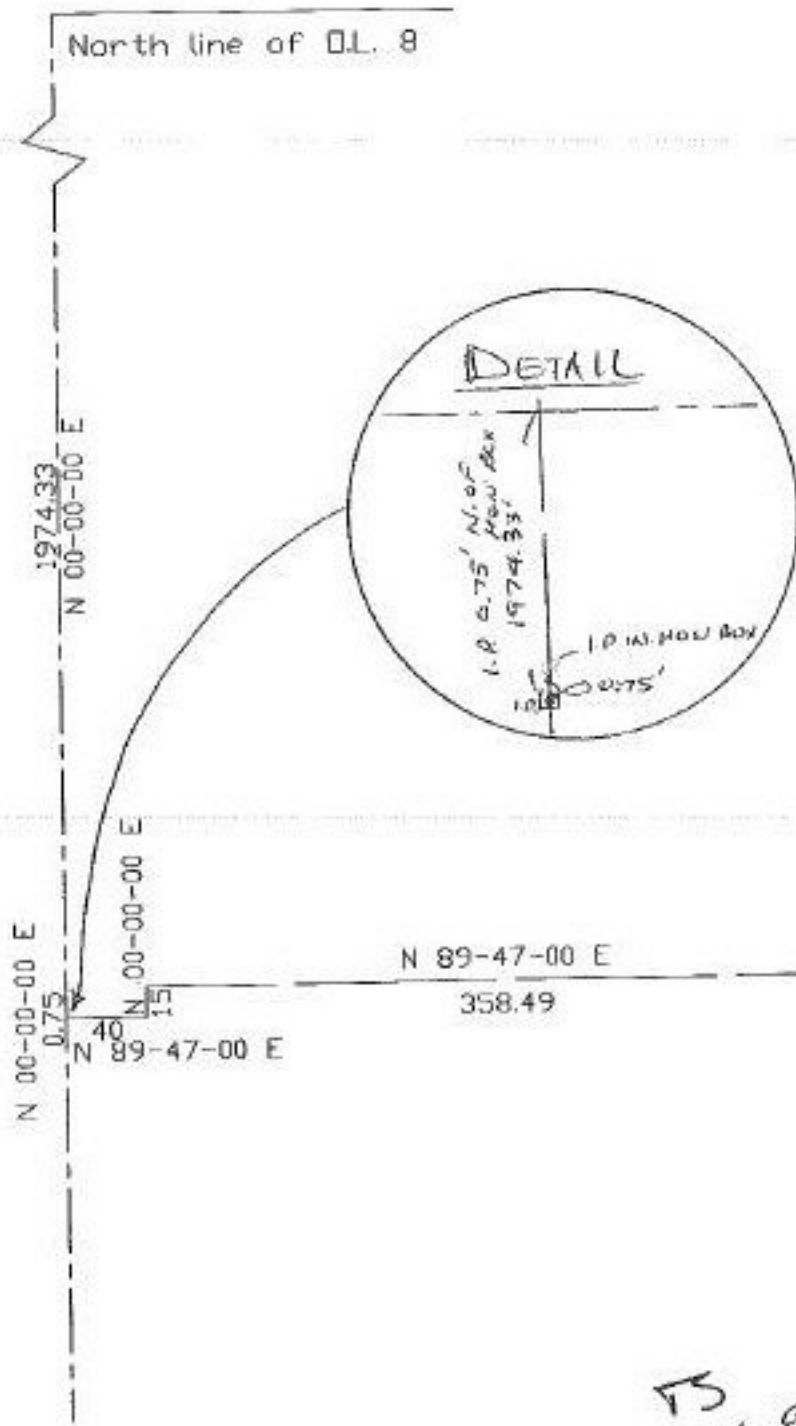

PARENT PARCEL: 02-01-008-101-123
 CHILD PARCEL: 02-01-008-101-375, 376
 STARTING POINT: c.L. of Oberlin Ave. & n. line of O.L. 8

NO. 22394

Oberlin Ave.

FS
2-25-99

SPLITS/DEEDS PROCESSED
 LORAIN COUNTY TAX MAP DEPARTMENT
 226 MIDDLE AVE. ELYRIA, OHIO

SURVEYED BY: Douglas H. Masely
 CLOSURE: 019:10.000
 MAP PAGE(S): 02-01-008-A
 APPROVED BY: kac DATE: 12/29/97
 SCALE: 1" = 100' PRIOR INSTRUMENT: 964/932