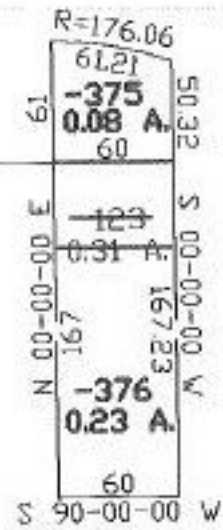

PARENT PARCEL: 02-01-008-101-123
 CHILD PARCEL: 02-01-008-101-375, 376
 STARTING POINT: c.L. of Oberlin Ave. & n. line of O.L. 8

NO. 22394

Oberlin Ave.

FS
2-25-99

SPLITS/DEEDS PROCESSED
 LORAIN COUNTY TAX MAP DEPARTMENT
 226 MIDDLE AVE. ELYRIA, OHIO

SURVEYED BY: Douglas H. Masely
 CLOSURE: 019:10.000
 MAP PAGE(S): 02-01-008-A
 APPROVED BY: kac DATE: 12/29/97
 SCALE: 1" = 100' PRIOR INSTRUMENT: 964/932