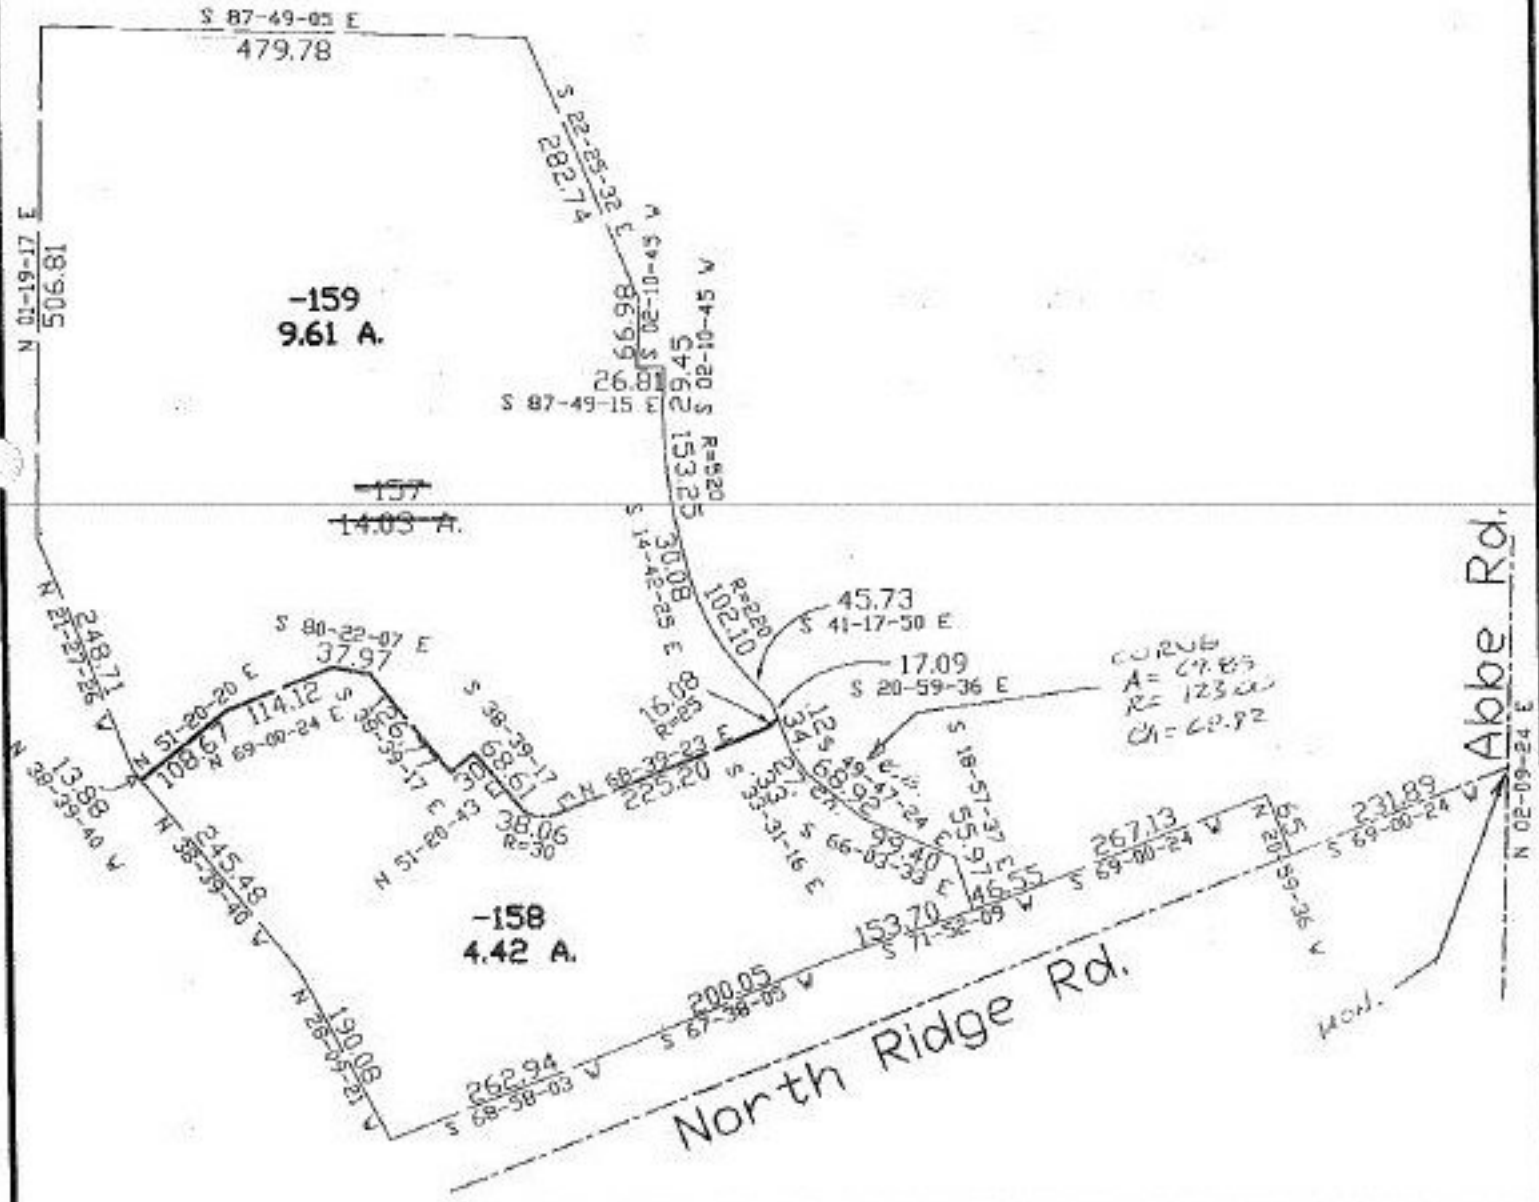

#22383  
NO. 22383

PARENT PARCEL: 03-00-012-000-157  
CHILD PARCEL: 03-00-012-000-158, 159  
STARTING POINT: cl. of Abbe Rd. & cl. of North Ridge Rd.

SPLITS/DEEDS PROCESSED  
LORAIN COUNTY TAX MAP DEPARTMENT  
226 MIDDLE AVE. ELYRIA, OHIO

SURVEYED BY: Mark Allen Yeager  
CLOSURE: 0.04:10.000  
MAP PAGE(S): 03-00-012-B  
APPROVED BY: kac DATE: 12/2/97  
SCALE: 1"=200' PRIOR INSTRUMENT: OR1310/887