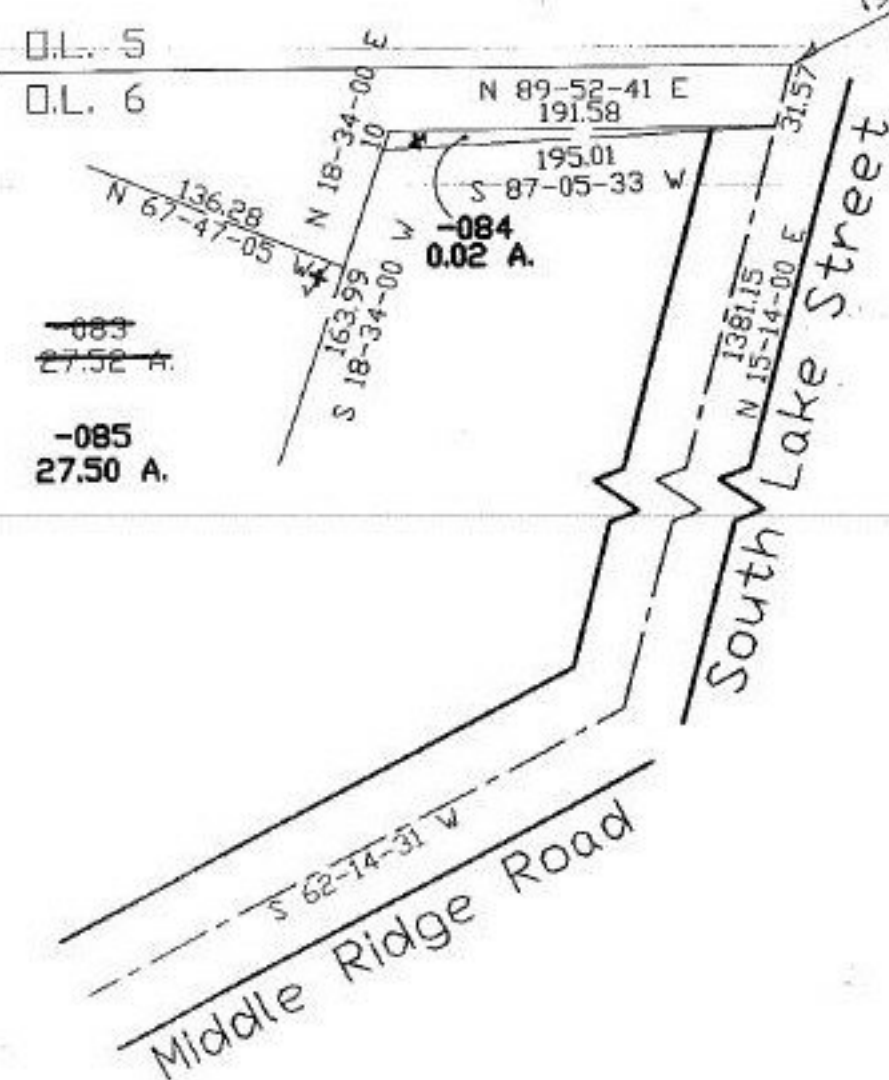

#22379

NO. 22379

PARENT PARCEL: 05-00-006-000-083  
CHILD PARCEL: 05-00-006-000-084, -085  
STARTING POINT: c.l. of South Lake Street & n. line of O.L. 6

1381.15 S. of the  
N. LINE of O.L. 6

South Lake Street

Middle Ridge Road

**SPLITS/DEEDS PROCESSED**  
LORAIN COUNTY TAX MAP DEPARTMENT  
226 MIDDLE AVE. ELYRIA, OHIO

SURVEYED BY: Philip A. Rosebeck  
CLOSURE: 0.16:10,000  
MAP PAGE(S): 05-00-006-A  
APPROVED BY: kac DATE: 12/19/97  
SCALE: 1" = 100' PRIOR INSTRUMENT: OR 1265/741