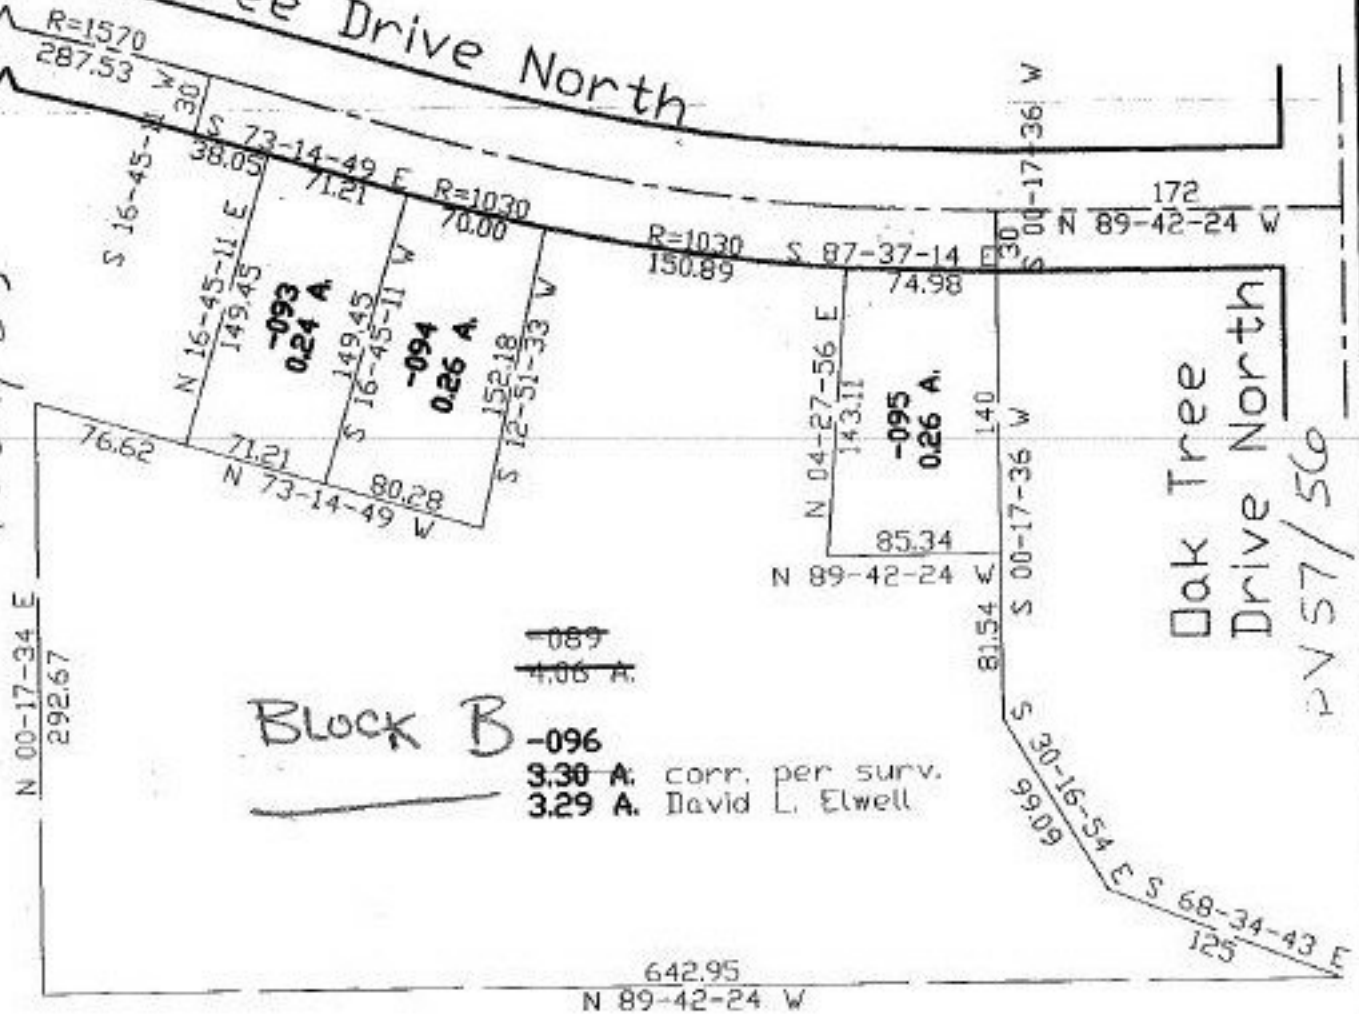

PARENT PARCEL: 02-03-00-007-000-089

CHILD PARCEL: 02-03-007-000-093 thru 096

STARTING POINT: cl. of Oak Tree Drive South & cl. of Oak Tree Drive North

#22375
NO. 22375

Oak Tree Drive North

Oak Tree Drive South
PV 59/23

Oak Tree Drive North
PV 57/50

Block B

~~089~~
4.06 A.

~~096~~
3.30 A. corr. per surv.
3.29 A. David L. Elwell

SPLITS/DEEDS PROCESSED
LORAIN COUNTY TAX MAP DEPARTMENT
228 MIDDLE AVE. ELYRIA, OHIO

SURVEYED BY: David L. Elwell
CLOSURE: 0.09:10.000
MAP PAGE(S): 2-E
APPROVED BY: kgc DATE: 12/16/97
SCALE: 1" = 100' PRIOR INSTRUMENT: Plat 59/22-23