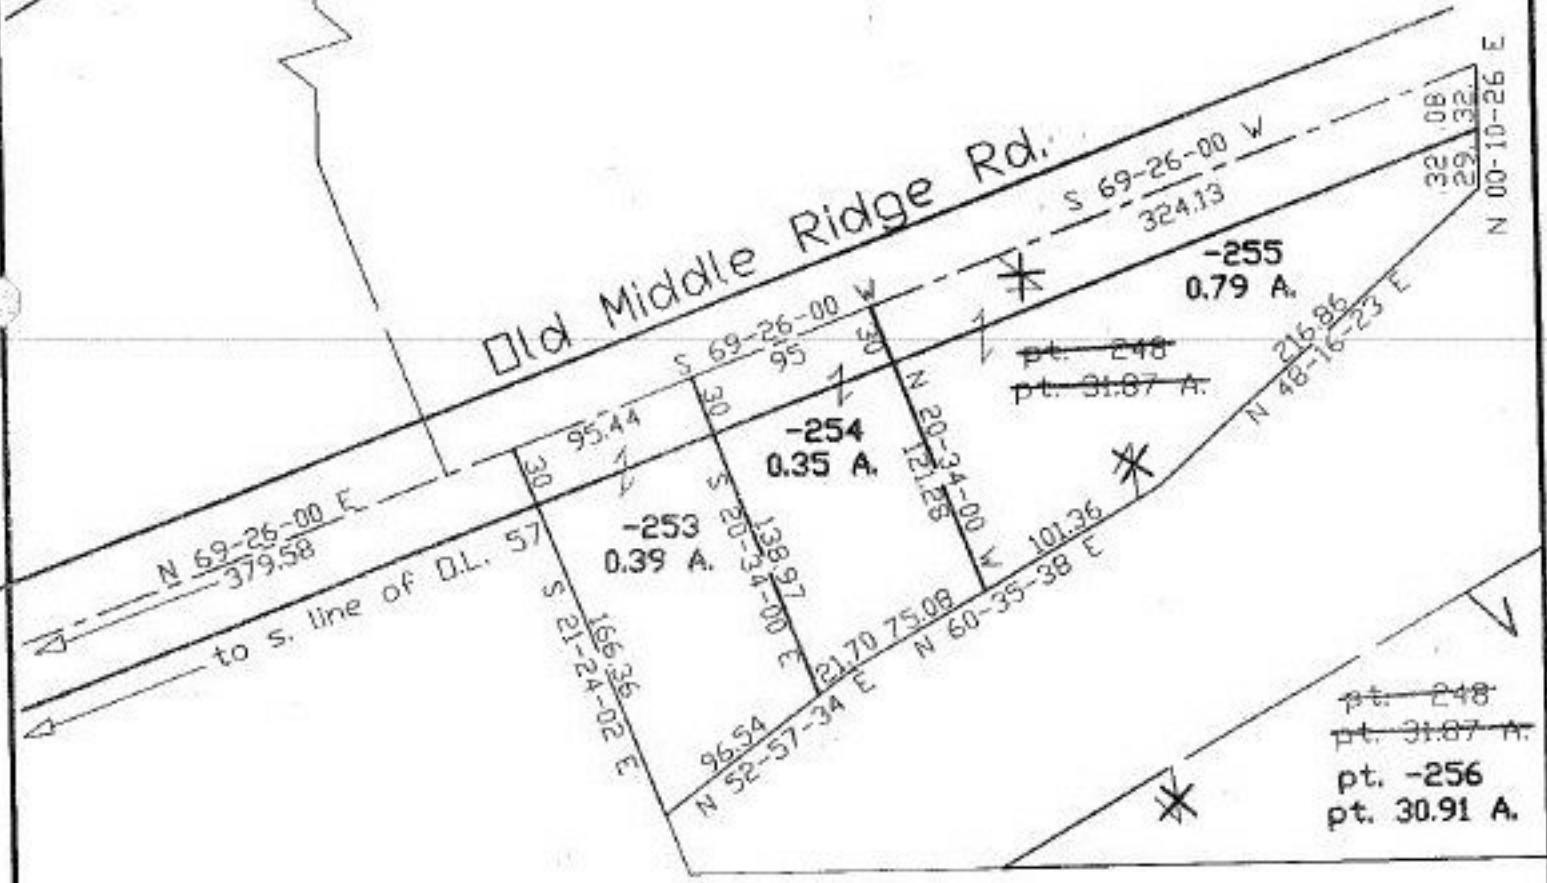

#22373

NO. 22373

PARENT PARCEL: 05-00-057-000-248  
CHILD PARCEL: 05-00-057-000-253 thru 256  
STARTING POINT: South line of O.L. 57 and c.L. of Old Middle Ridge Rd.

~~pt. 248~~  
~~pt. 31.87 A.~~  
pt. -256  
pt. 30.91 A.

Old Middle Ridge Rd.

**SPLITS/DEEDS PROCESSED**  
LORAIN COUNTY TAX MAP DEPARTMENT  
226 MIDDLE AVE. ELYRIA, OHIO

SURVEYED BY: Patrick A. McGannon  
CLOSURE: 0.16:10,000  
MAP PAGE(S): 05-00-057-A  
APPROVED BY: kac DATE: 12/2/97  
SCALE: 1" = 100' PRIOR INSTRUMENT: