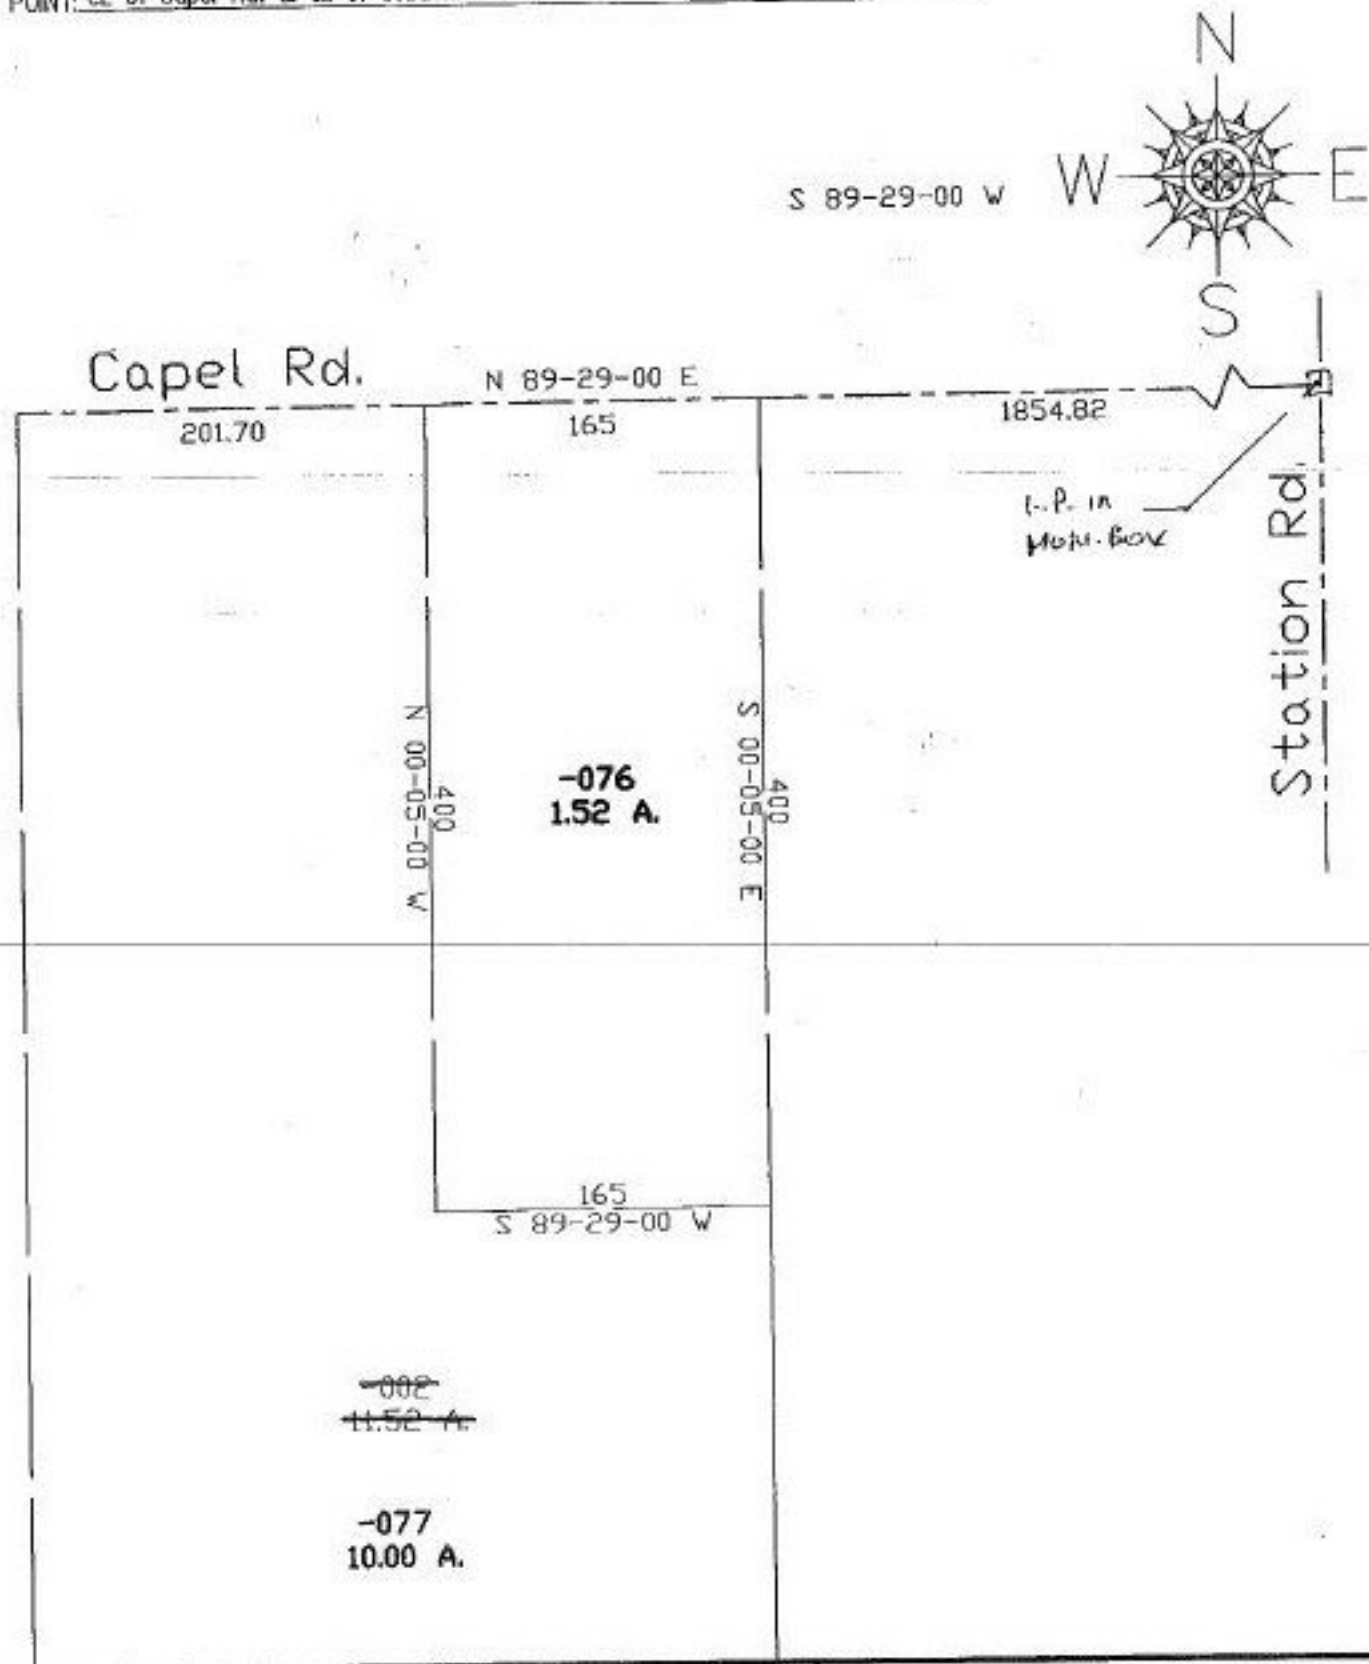

#22367

PARENT PARCEL: 12-00-088-000-002  
CHILD PARCEL: 12-00-088-000-076, 077  
STARTING POINT: cl. of Capel Rd. & cl. of Station Rd.

NO. 22367

**SPLITS/DEEDS PROCESSED**  
 LORAIN COUNTY TAX MAP DEPARTMENT  
 226 MIDDLE AVE. ELYRIA, OHIO

SURVEYED BY: John Pozymak  
 CLOSURE: 0.00:10.000  
 MAP PAGE(S): 12-00-088-A  
 APPROVED BY: kac DATE: 12/11/97  
 SCALE: 1" = 100' PRIOR INSTRUMENT: #970475467